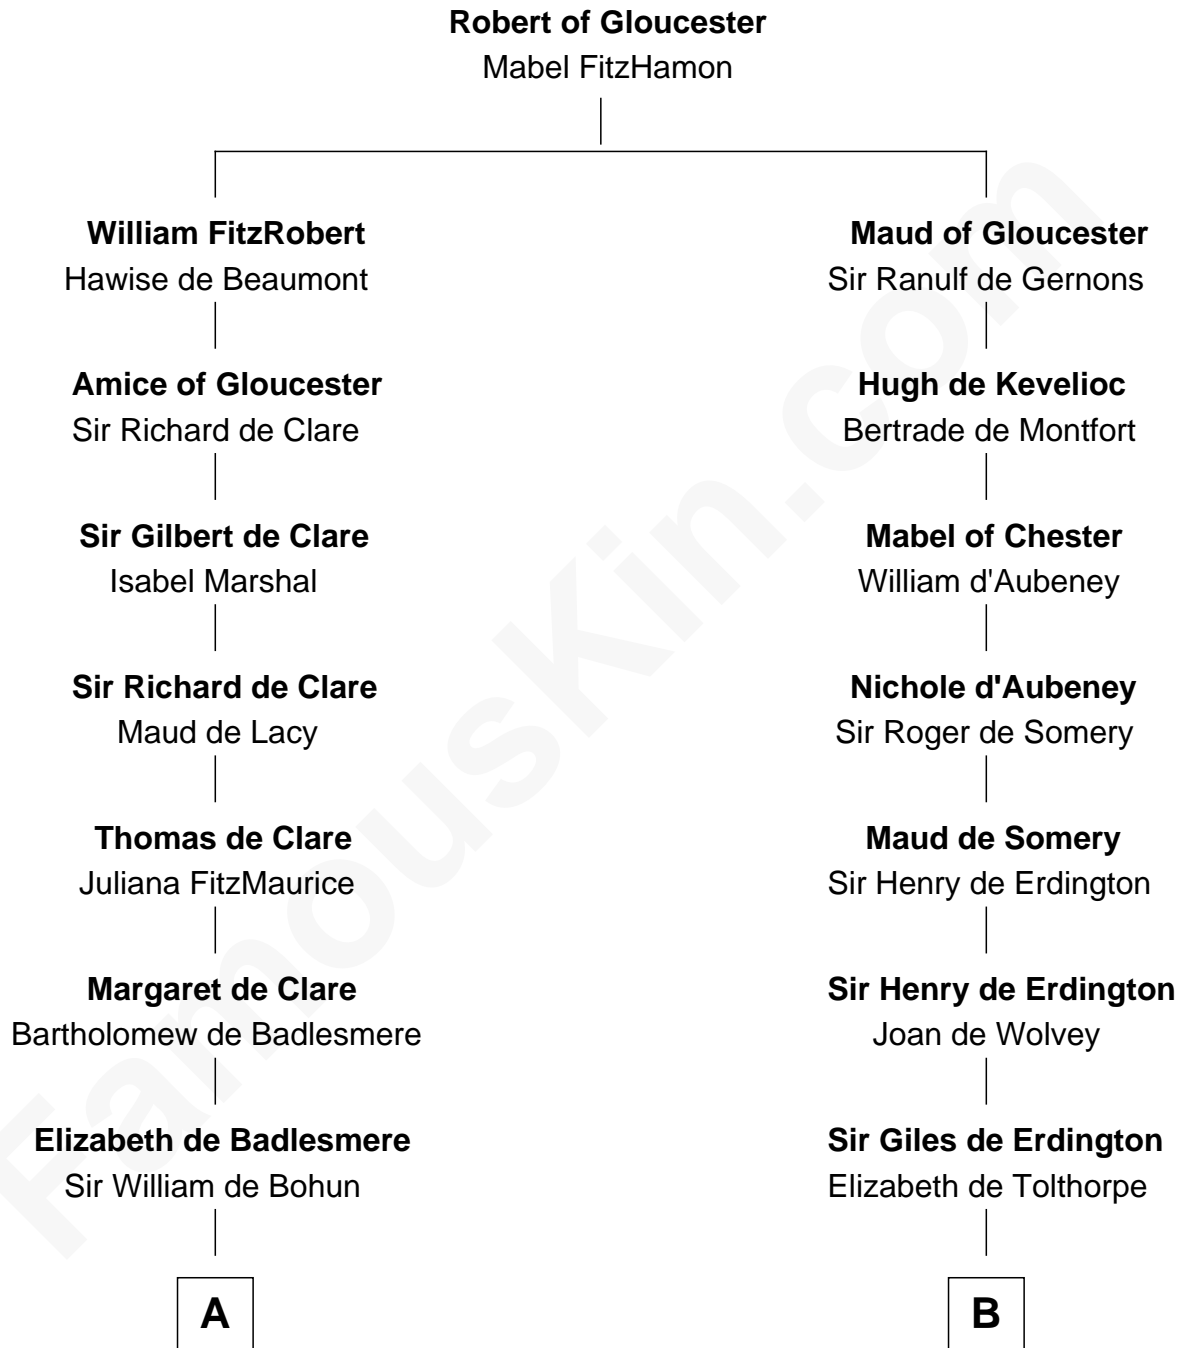

FamousKin.com

Relationship Chart of

General Robert E. Lee

Confederate Army - U.S. Civil War

19th cousin 2 times removed of

John Hancock

Signer of the Declaration of Independence

C

Laetitia Corbin

Richard Lee

Henry Lee

Mary Bland

Col. Henry Lee

Lucy Grymes

Maj. Gen. Henry Lee

Anne Hill Carter