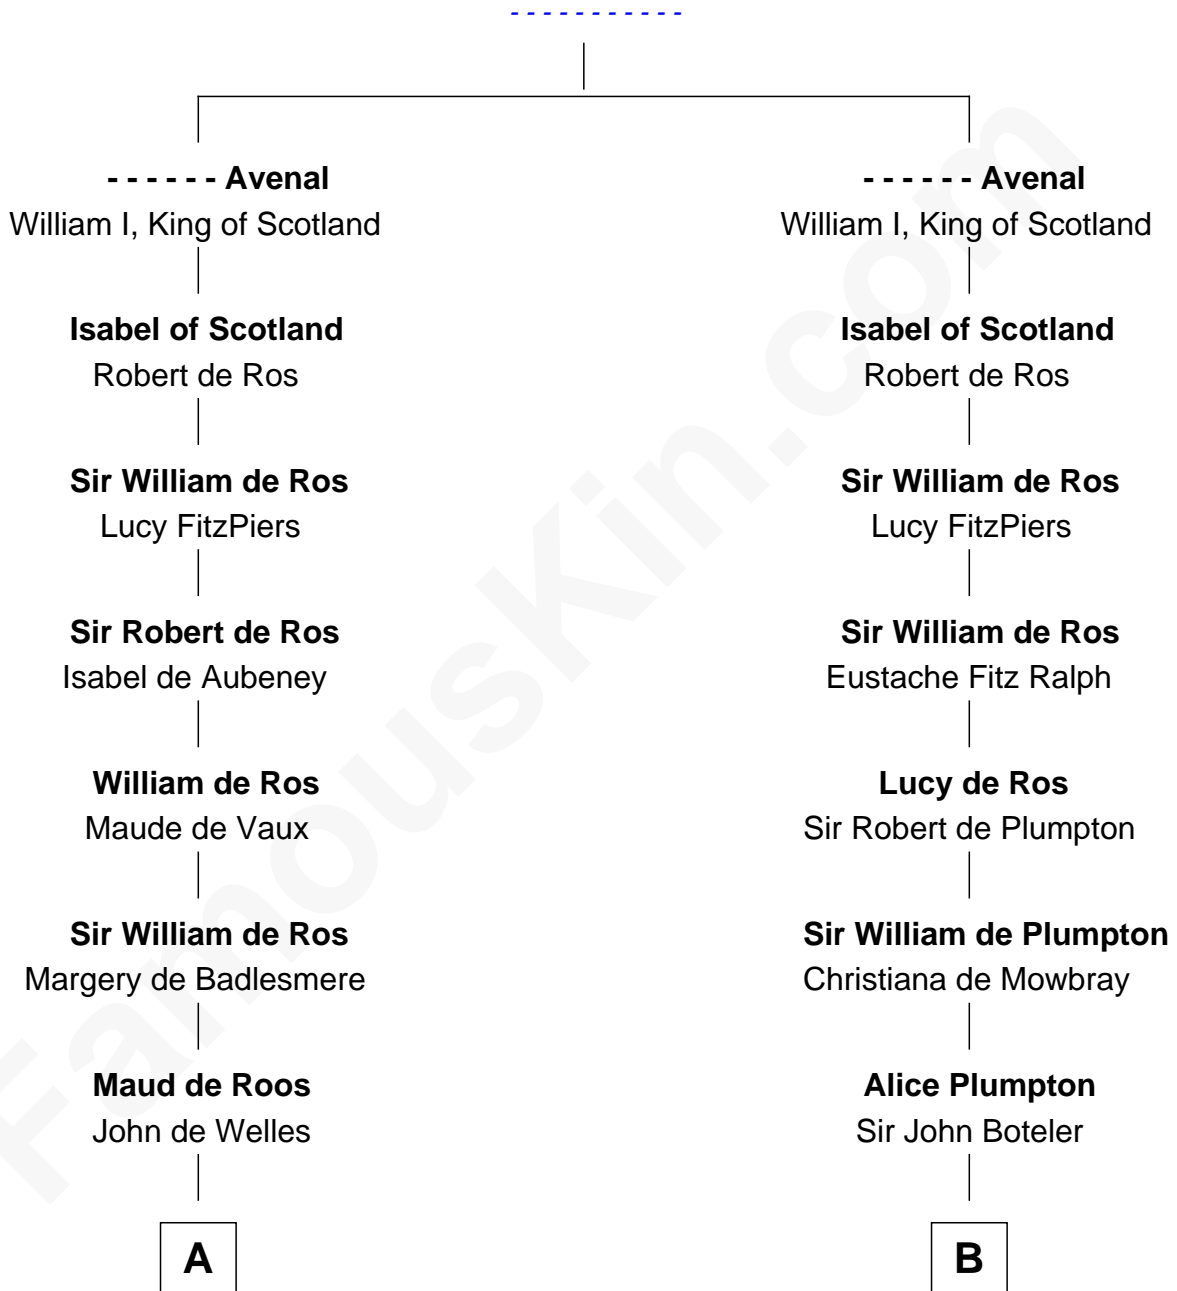

# FamousKin.com Relationship Chart of

**General Robert E. Lee**

*Confederate Army - U.S. Civil War*

19th cousin 2 times removed of

**John Hancock**

*Signer of the Declaration of Independence*

**Richard Avenal**

**C**

**Elizabeth Todd**  
Augustine Moore

**Col. Bernard Moore**  
Anne Catherine Spotswood

**Anne Butler Moore**  
Charles Carter

**Anne Hill Carter**  
Maj. Gen. Henry Lee

**General Robert E. Lee**  
*Confederate Army - U.S. Civil War*

**D**

**Elizabeth Clarke**  
John Hancock

**Rev. John Hancock**  
Mary Hawke

**John Hancock**  
*Signer of Declaration of Independence*

FamousKin.com