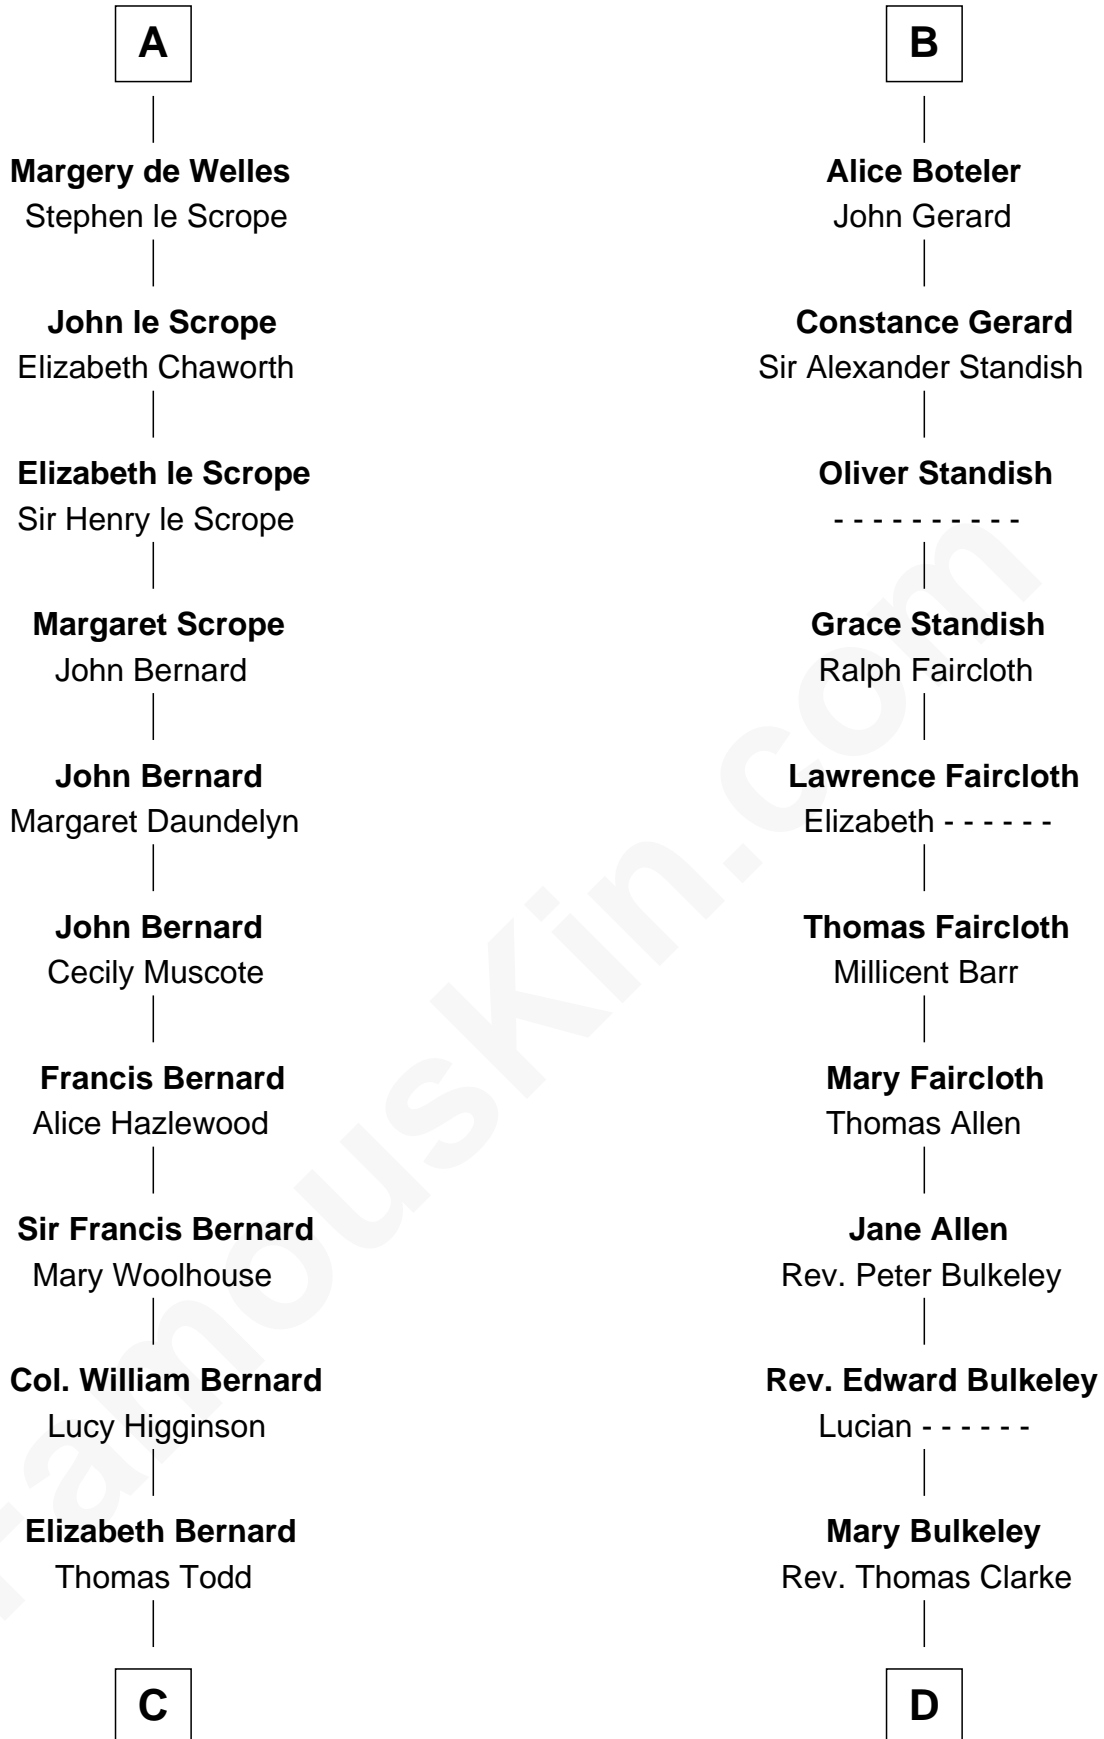

# FamousKin.com Relationship Chart of

**General Robert E. Lee**

*Confederate Army - U.S. Civil War*

19th cousin 2 times removed of

**John Hancock**

*Signer of the Declaration of Independence*

**Richard Avenal**

**C**

**Elizabeth Todd**  
Augustine Moore

**Col. Bernard Moore**  
Anne Catherine Spotswood

**Anne Butler Moore**  
Charles Carter

**Anne Hill Carter**  
Maj. Gen. Henry Lee

**General Robert E. Lee**  
*Confederate Army - U.S. Civil War*

**D**

**Elizabeth Clarke**  
John Hancock

**Rev. John Hancock**  
Mary Hawke

**John Hancock**  
*Signer of Declaration of Independence*

FamousKin.com