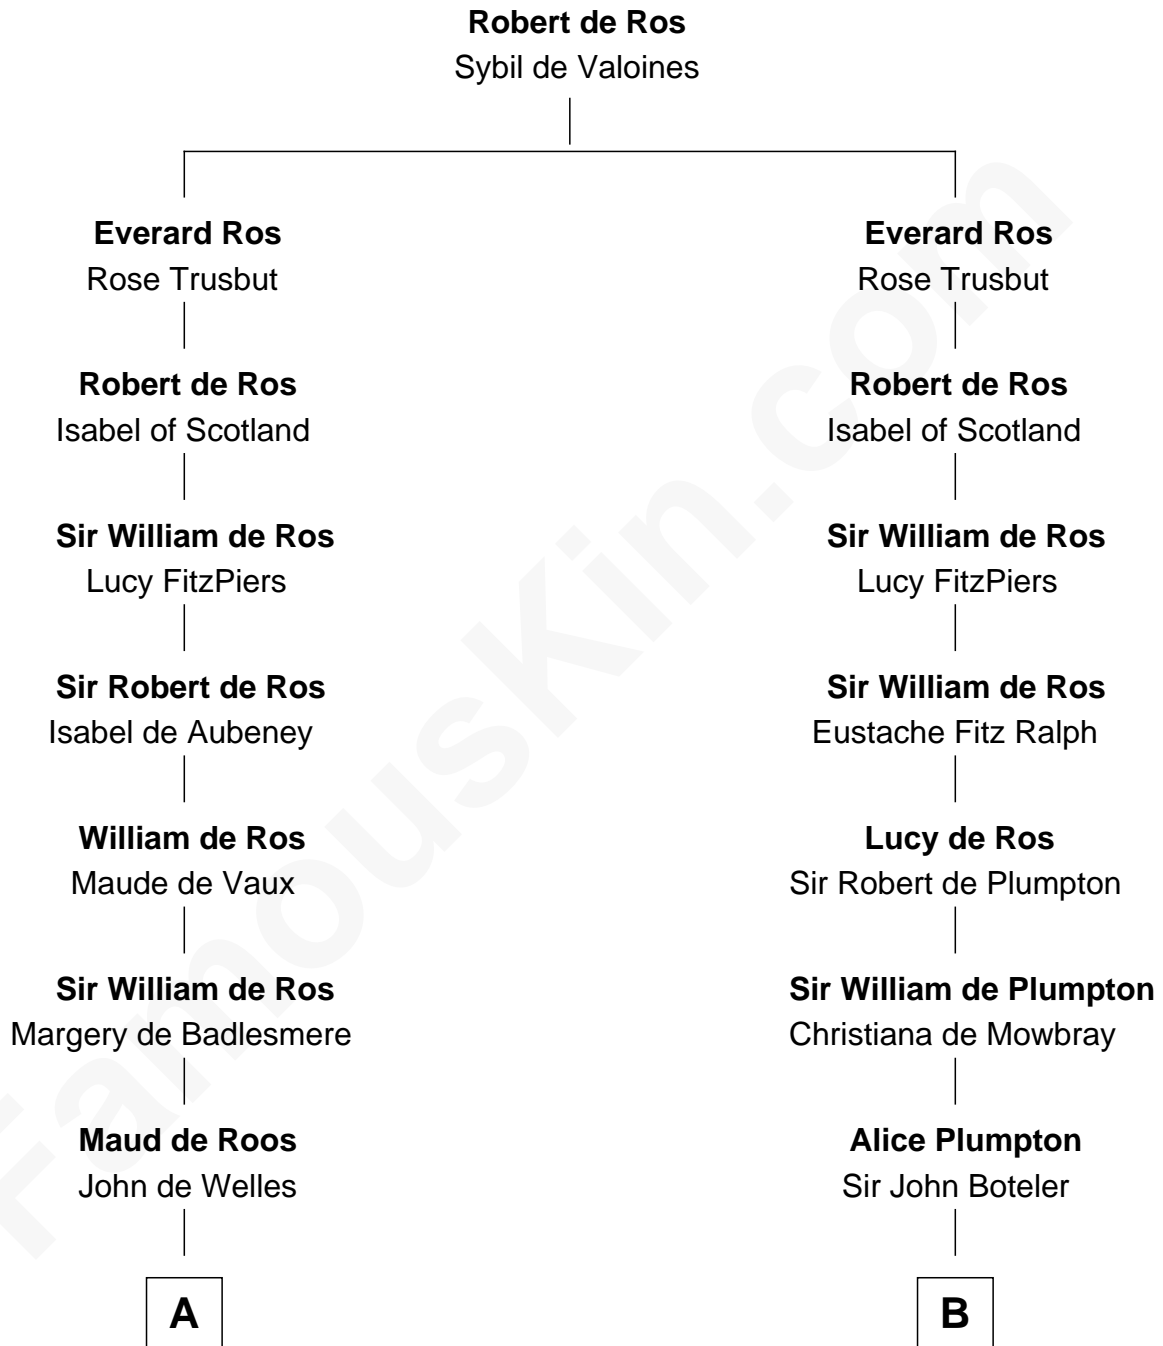

FamousKin.com Relationship Chart of

General Robert E. Lee

Confederate Army - U.S. Civil War

19th cousin 2 times removed of

John Hancock

Signer of the Declaration of Independence

C

Elizabeth Todd
Augustine Moore

Col. Bernard Moore
Anne Catherine Spotswood

Anne Butler Moore
Charles Carter

Anne Hill Carter
Maj. Gen. Henry Lee

General Robert E. Lee
Confederate Army - U.S. Civil War

D

Elizabeth Clarke
John Hancock

Rev. John Hancock
Mary Hawke