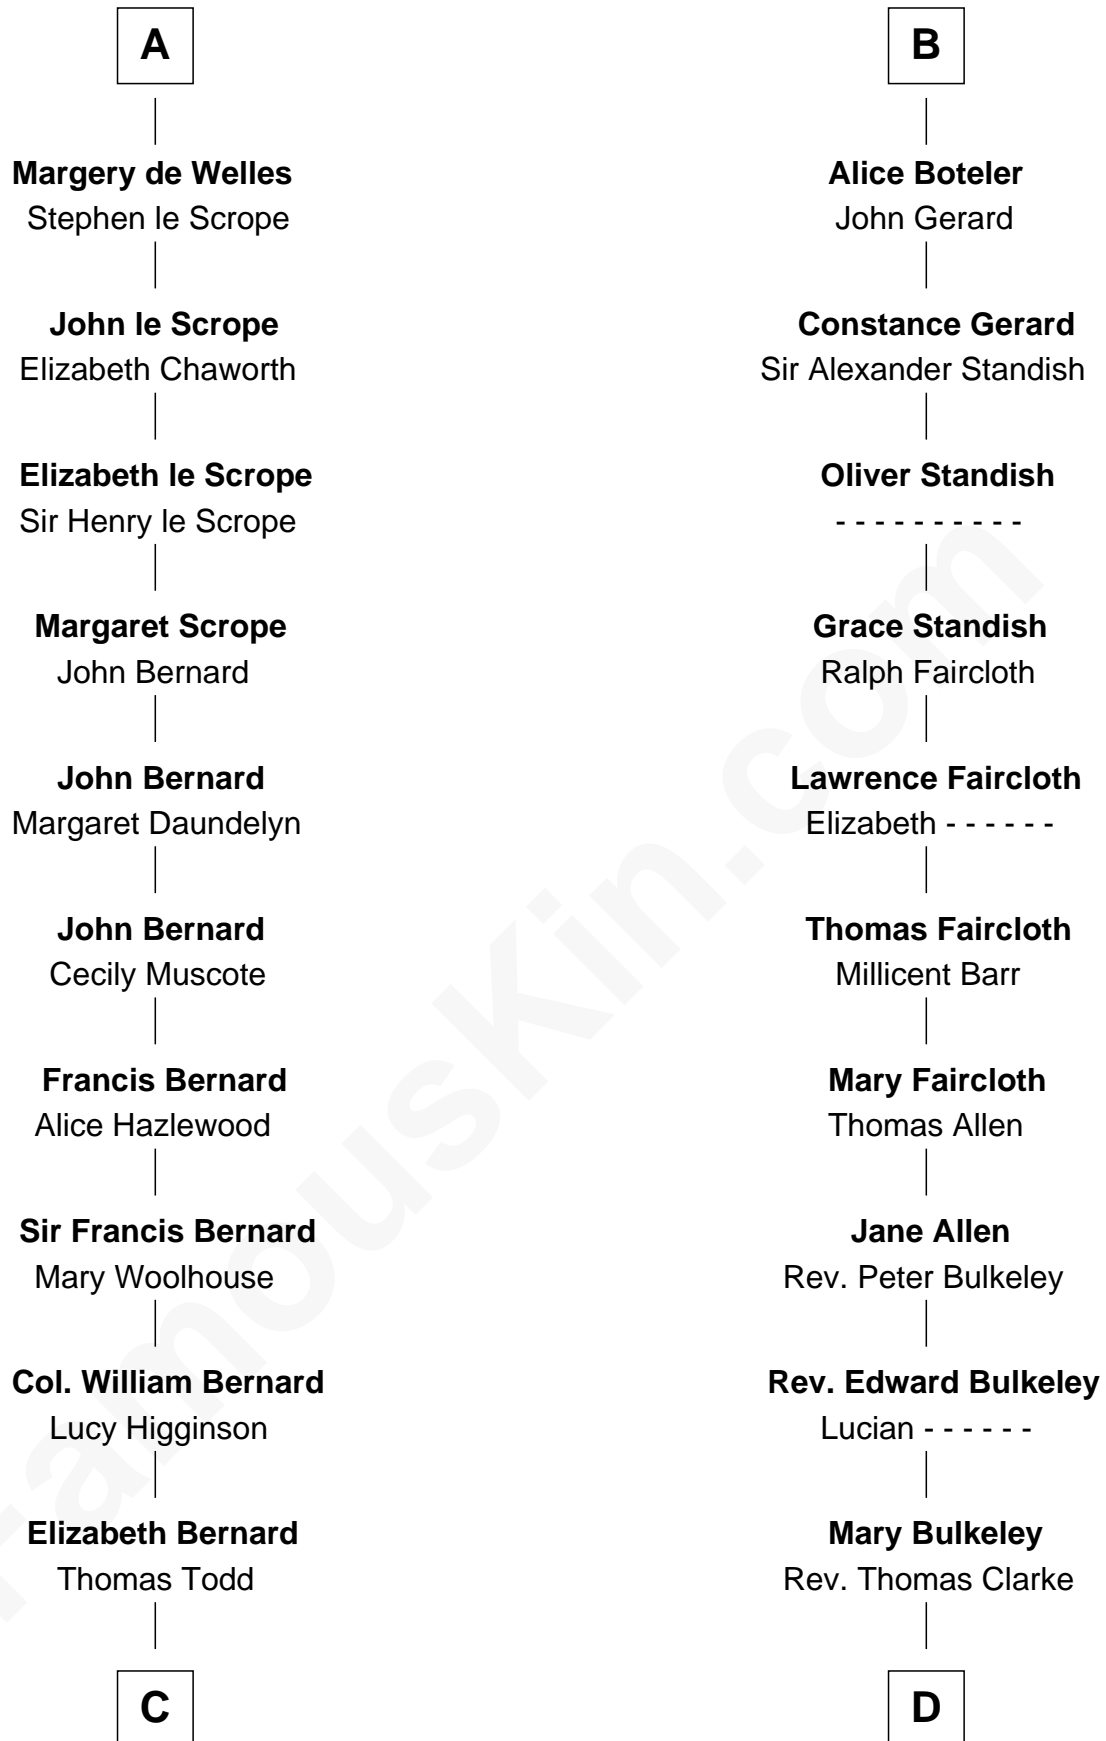

FamousKin.com Relationship Chart of

General Robert E. Lee

Confederate Army - U.S. Civil War

19th cousin 2 times removed of

John Hancock

Signer of the Declaration of Independence

C

Elizabeth Todd
Augustine Moore

Col. Bernard Moore
Anne Catherine Spotswood

Anne Butler Moore
Charles Carter

Anne Hill Carter
Maj. Gen. Henry Lee

General Robert E. Lee
Confederate Army - U.S. Civil War

D

Elizabeth Clarke
John Hancock

Rev. John Hancock
Mary Hawke