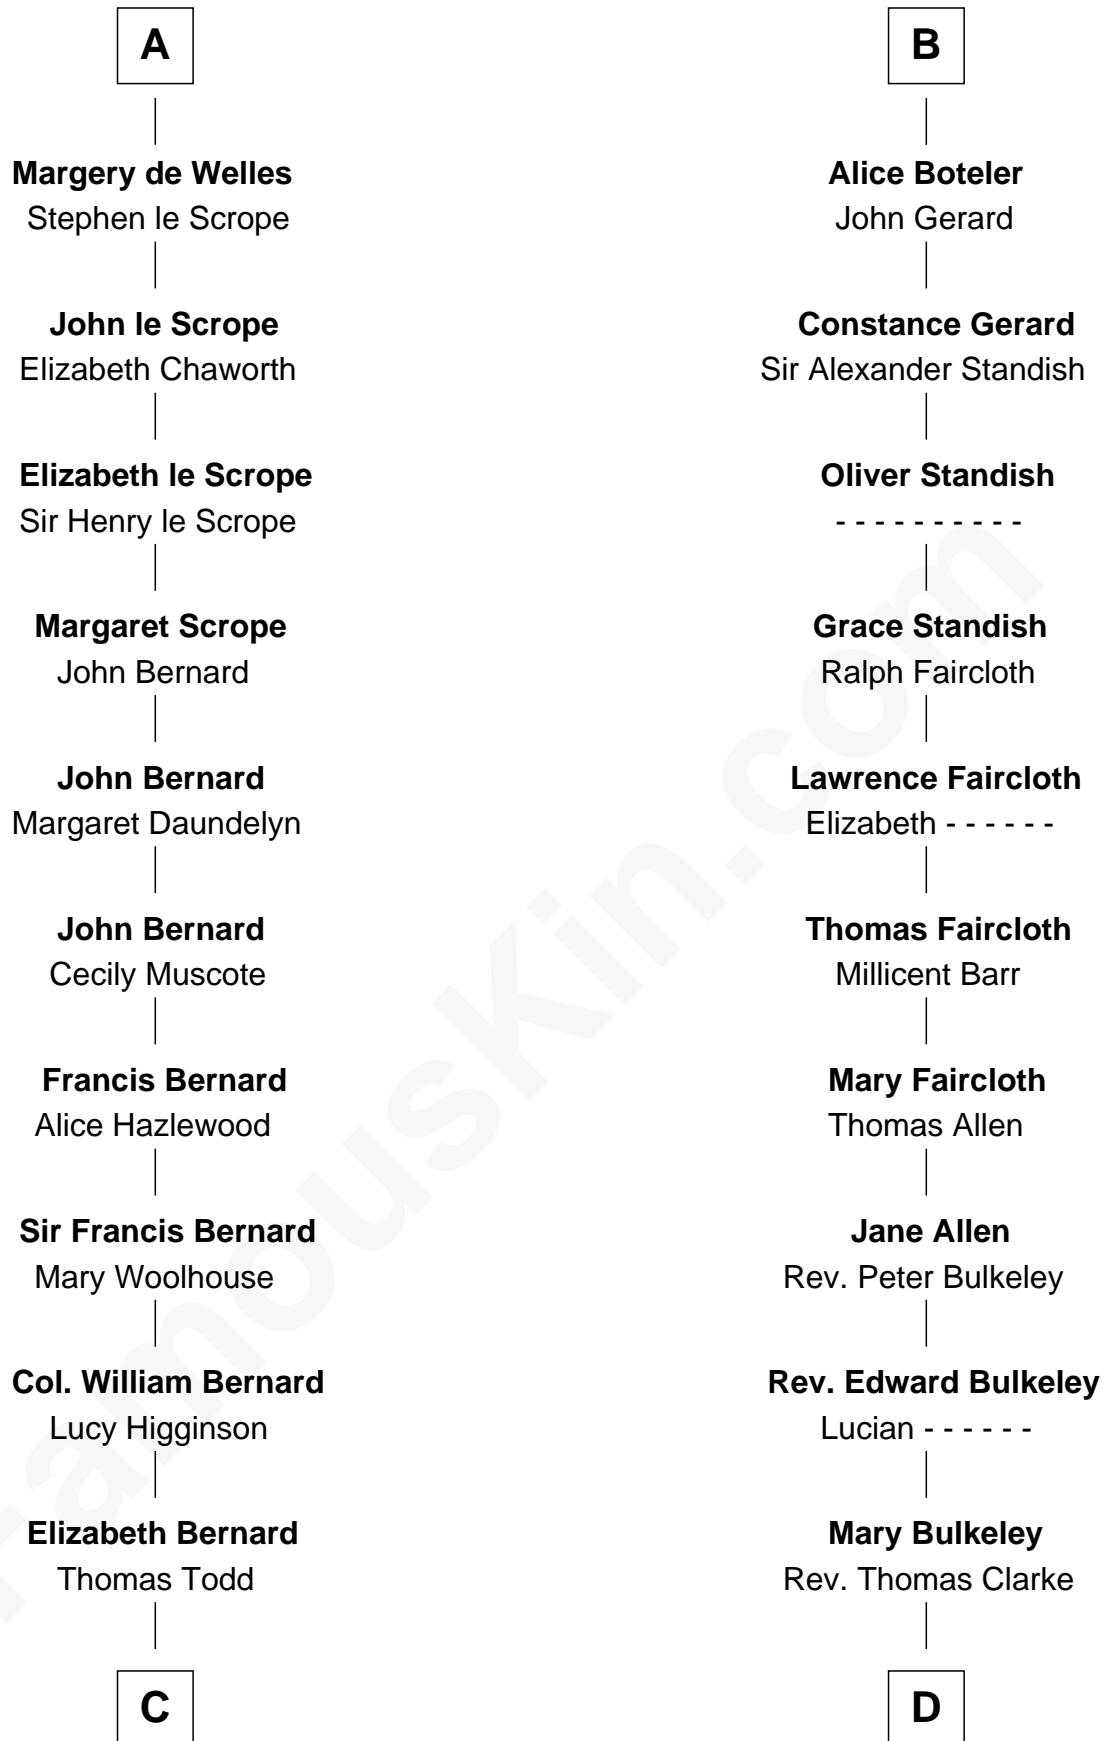

FamousKin.com Relationship Chart of

General Robert E. Lee

Confederate Army - U.S. Civil War

19th cousin 2 times removed of

John Hancock

Signer of the Declaration of Independence

William Trusbut

C

Elizabeth Todd
Augustine Moore

Col. Bernard Moore
Anne Catherine Spotswood

Anne Butler Moore
Charles Carter

Anne Hill Carter
Maj. Gen. Henry Lee

General Robert E. Lee
Confederate Army - U.S. Civil War

D

Elizabeth Clarke
John Hancock