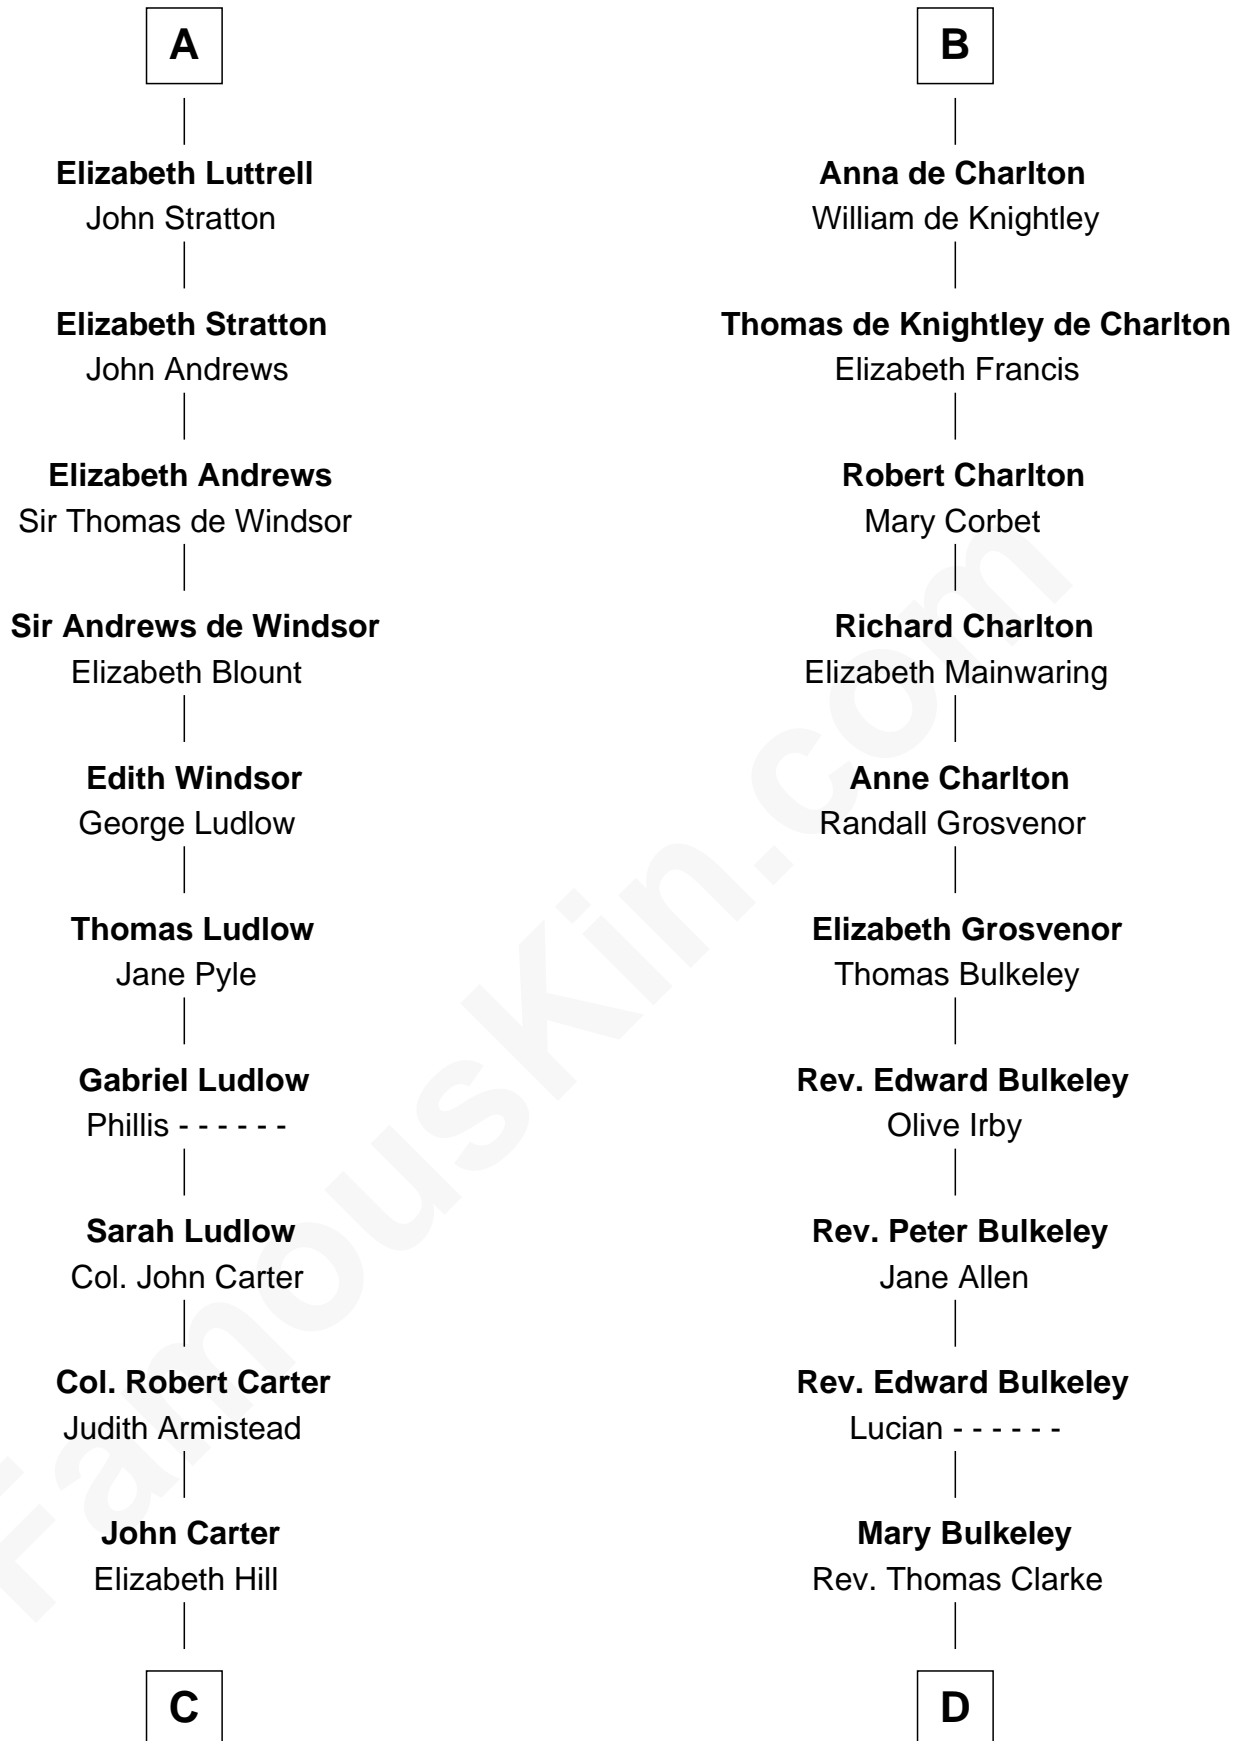

# FamousKin.com Relationship Chart of

**General Robert E. Lee**

*Confederate Army - U.S. Civil War*

19th cousin of

**John Hancock**

*Signer of the Declaration of Independence*

**Saher de Quincy**  
Margaret de Beaumont

**C**

**Charles Carter**  
Anne Butler Moore

**Anne Hill Carter**  
Maj. Gen. Henry Lee

**General Robert E. Lee**  
*Confederate Army - U.S. Civil War*

**D**

**Elizabeth Clarke**  
John Hancock

**Rev. John Hancock**  
Mary Hawke