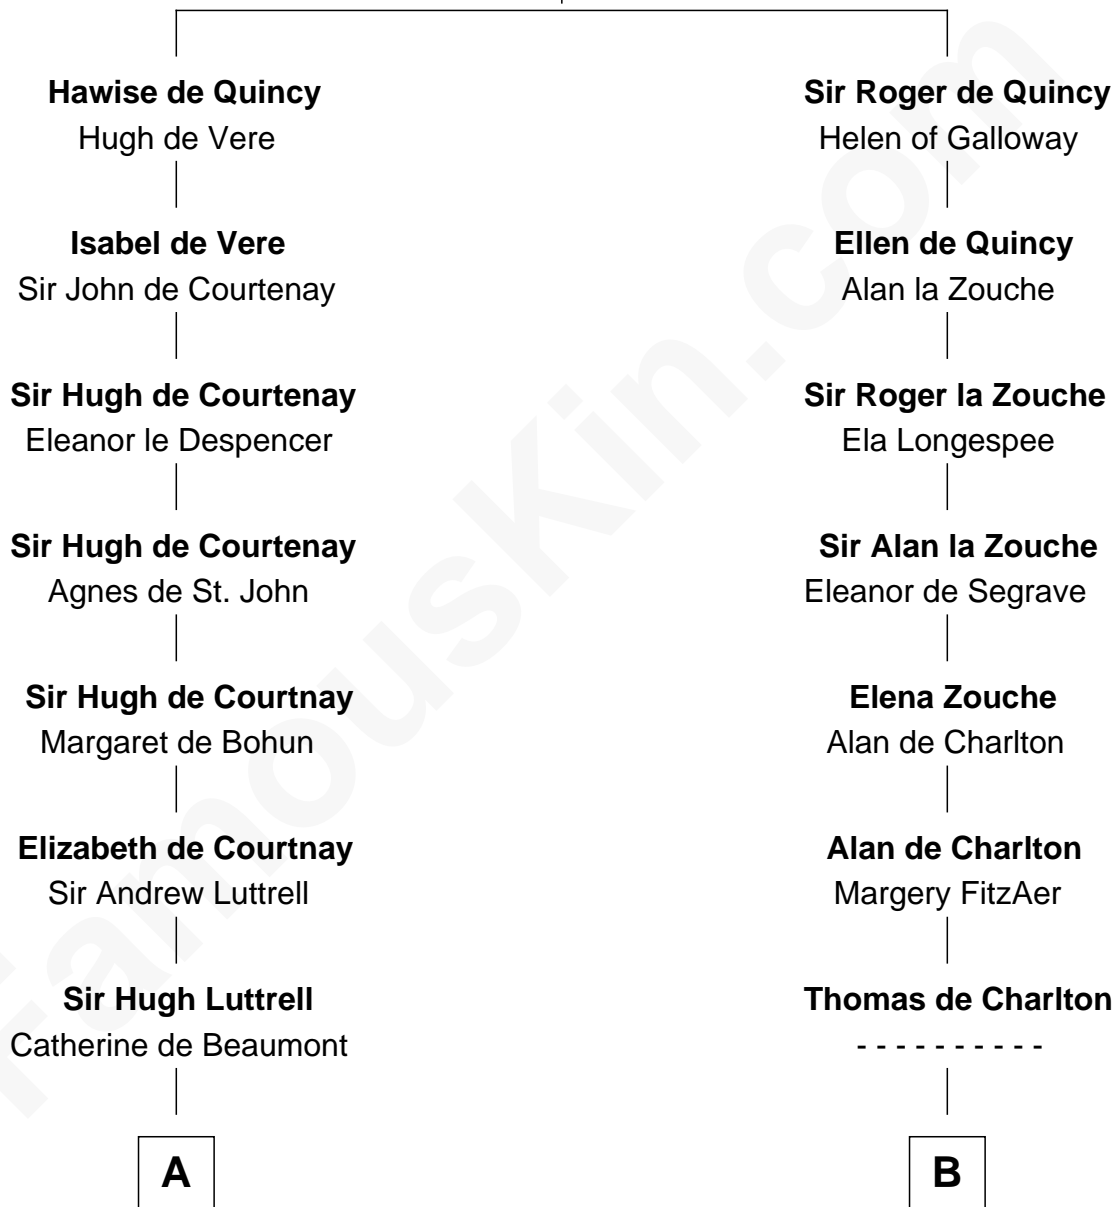

# FamousKin.com Relationship Chart of

**General Robert E. Lee**

*Confederate Army - U.S. Civil War*

19th cousin of

**John Hancock**

*Signer of the Declaration of Independence*

**Saher de Quincy**  
Margaret de Beaumont

**C**

**Charles Carter**  
Anne Butler Moore

**Anne Hill Carter**  
Maj. Gen. Henry Lee

**General Robert E. Lee**  
*Confederate Army - U.S. Civil War*

**D**

**Elizabeth Clarke**  
John Hancock

**Rev. John Hancock**  
Mary Hawke

**John Hancock**  
*Signer of Declaration of Independence*

FamousKin.com