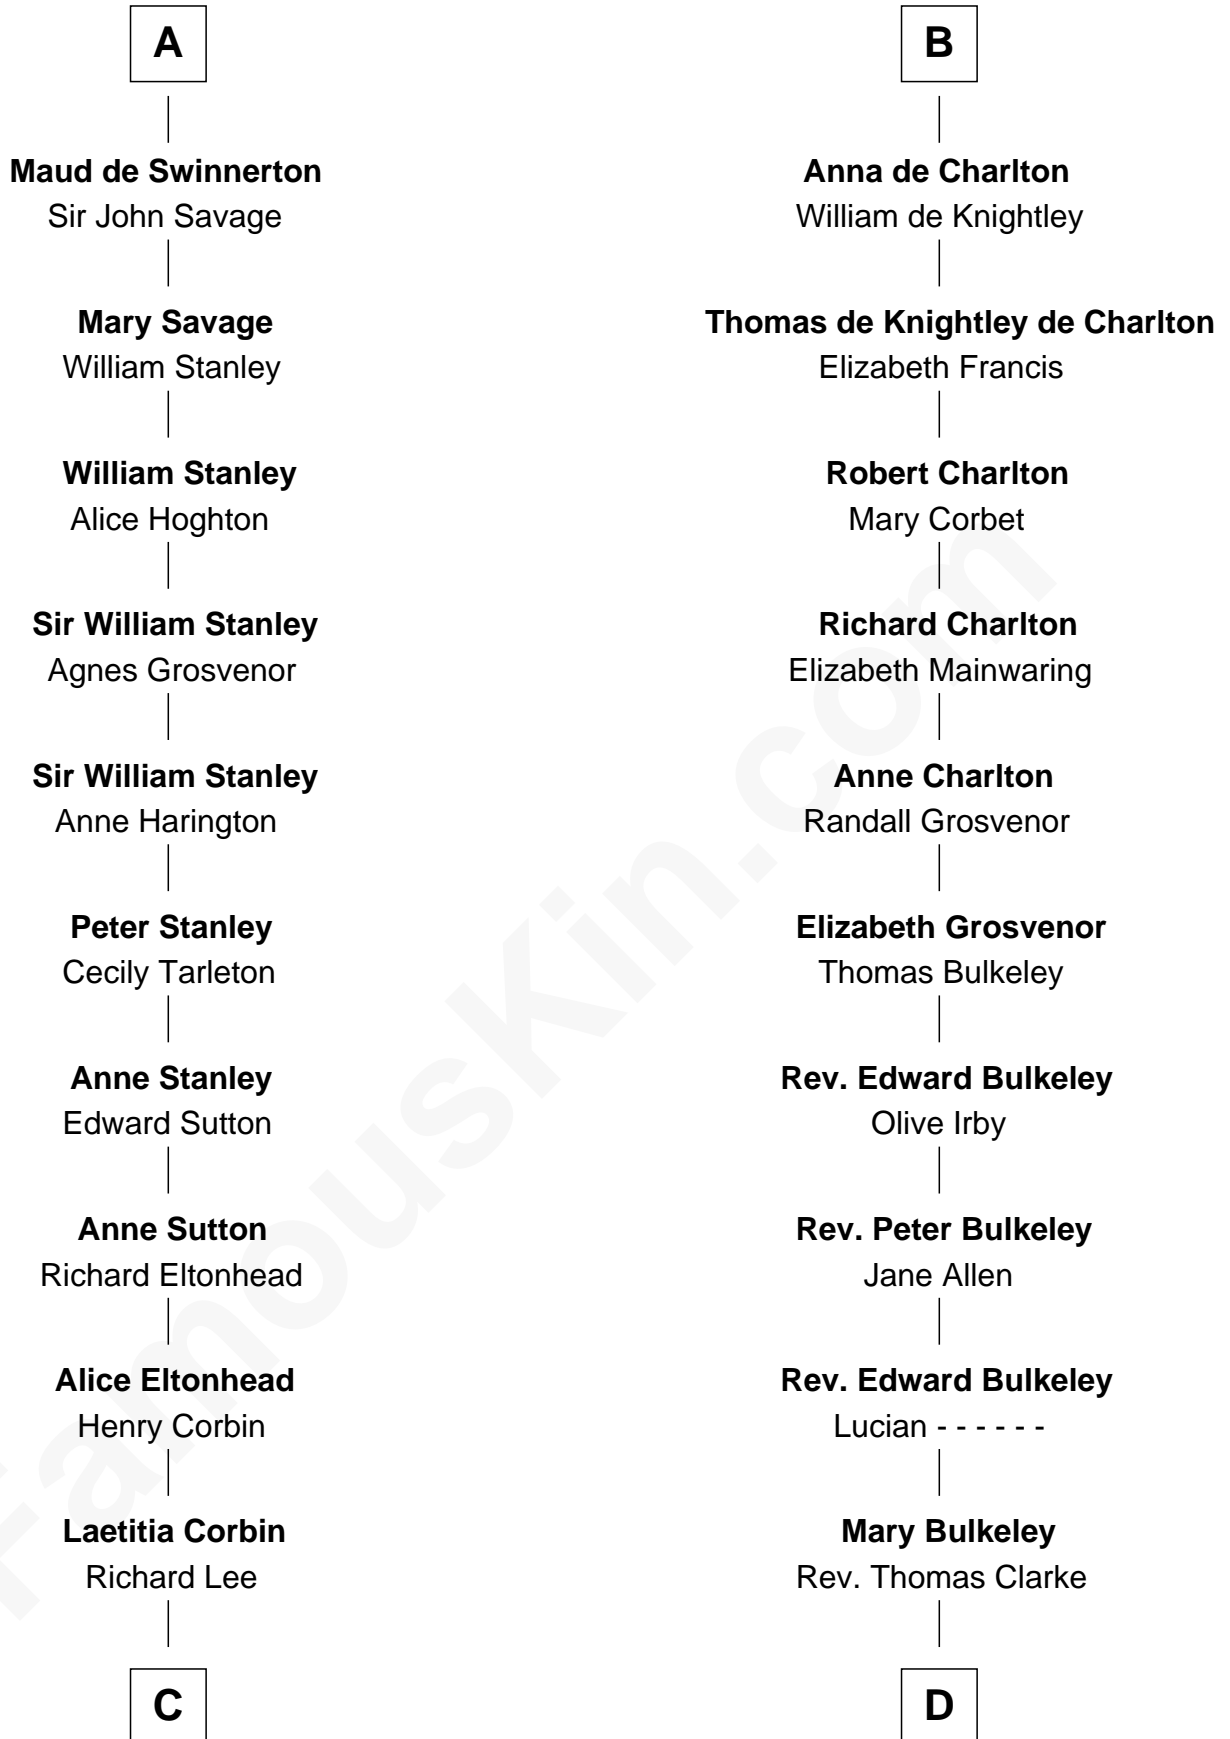

FamousKin.com Relationship Chart of

General Robert E. Lee

Confederate Army - U.S. Civil War

19th cousin 1 time removed of

John Hancock

Signer of the Declaration of Independence

Henry Biset

C

Henry Lee
Mary Bland

Col. Henry Lee
Lucy Grymes

Maj. Gen. Henry Lee
Anne Hill Carter

General Robert E. Lee
Confederate Army - U.S. Civil War

D

Elizabeth Clarke
John Hancock

Rev. John Hancock
Mary Hawke

John Hancock
Signer of Declaration of Independence