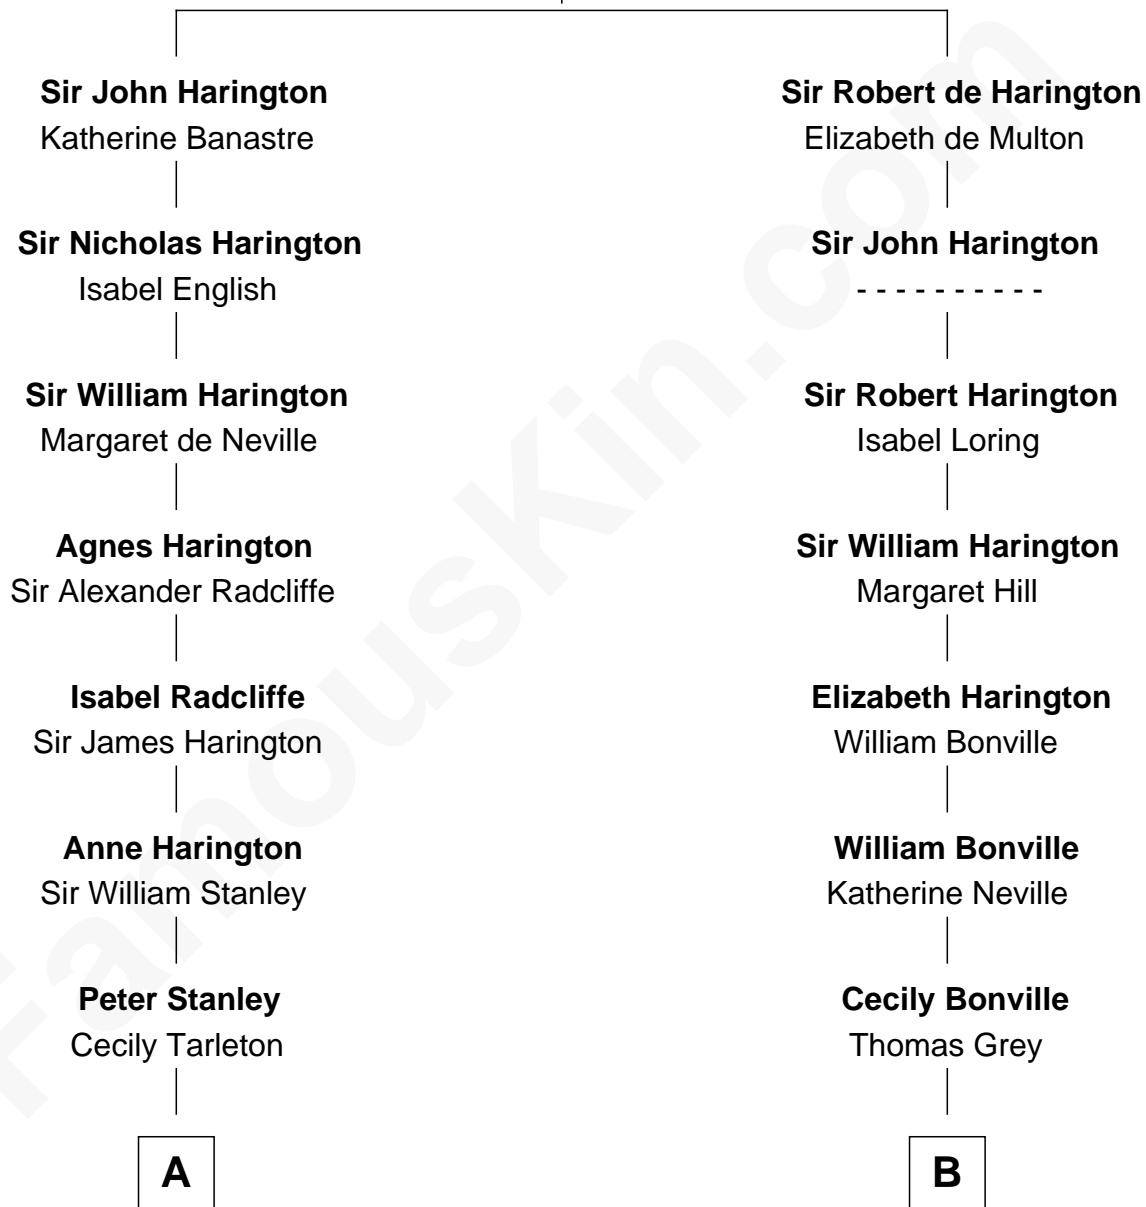

FamousKin.com

Relationship Chart of

General Robert E. Lee

Confederate Army - U.S. Civil War

14th cousin 4 times removed of

Charles Darwin

Theory of Evolution

Sir John de Harington

Joan - - - - -

C

Dr. Robert Waring Darwin

Susanna Wedgwood

Charles Darwin

Theory of Evolution

FamousKin.com