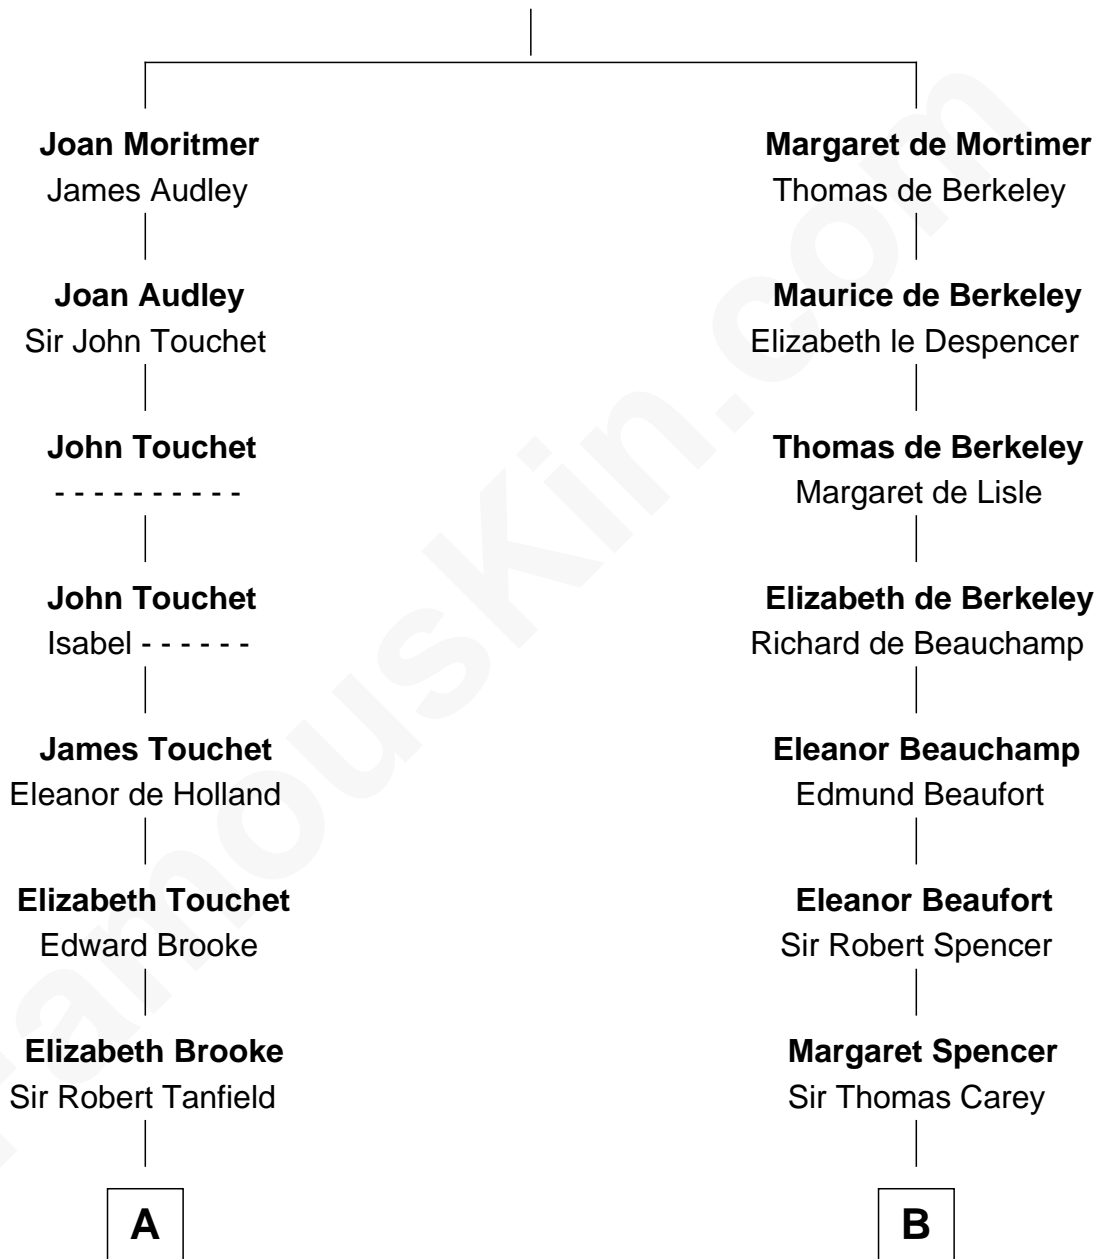

FamousKin.com Relationship Chart of

General Robert E. Lee

Confederate Army - U.S. Civil War

17th cousin 2 times removed of

Charles Darwin

Theory of Evolution

Roger de Mortimer

Joan de Geneville

C

Col. Henry Lee

Lucy Grymes

Maj. Gen. Henry Lee

Anne Hill Carter

General Robert E. Lee

Confederate Army - U.S. Civil War

FamousKin.com