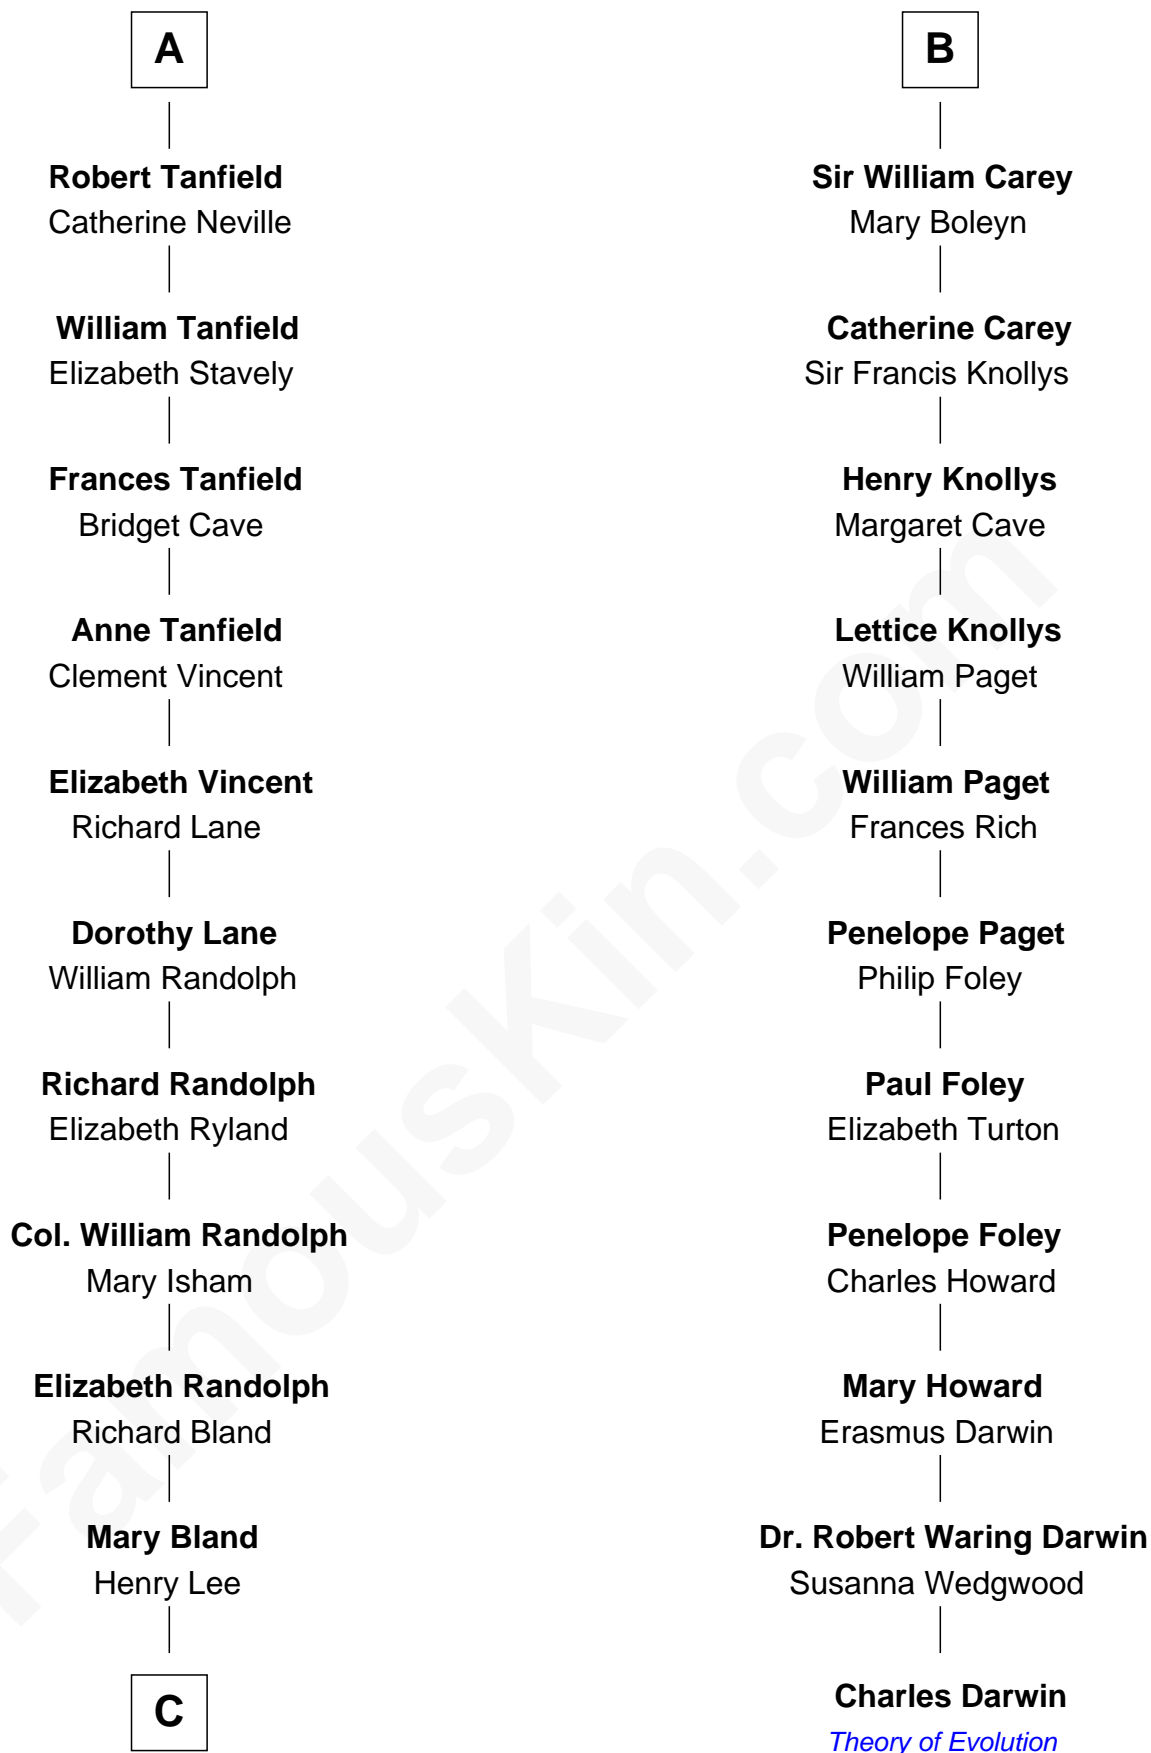

FamousKin.com Relationship Chart of

General Robert E. Lee

Confederate Army - U.S. Civil War

17th cousin 2 times removed of

Charles Darwin

Theory of Evolution

Roger de Mortimer

Joan de Geneville

C

Col. Henry Lee

Lucy Grymes

Maj. Gen. Henry Lee

Anne Hill Carter

General Robert E. Lee

Confederate Army - U.S. Civil War

FamousKin.com