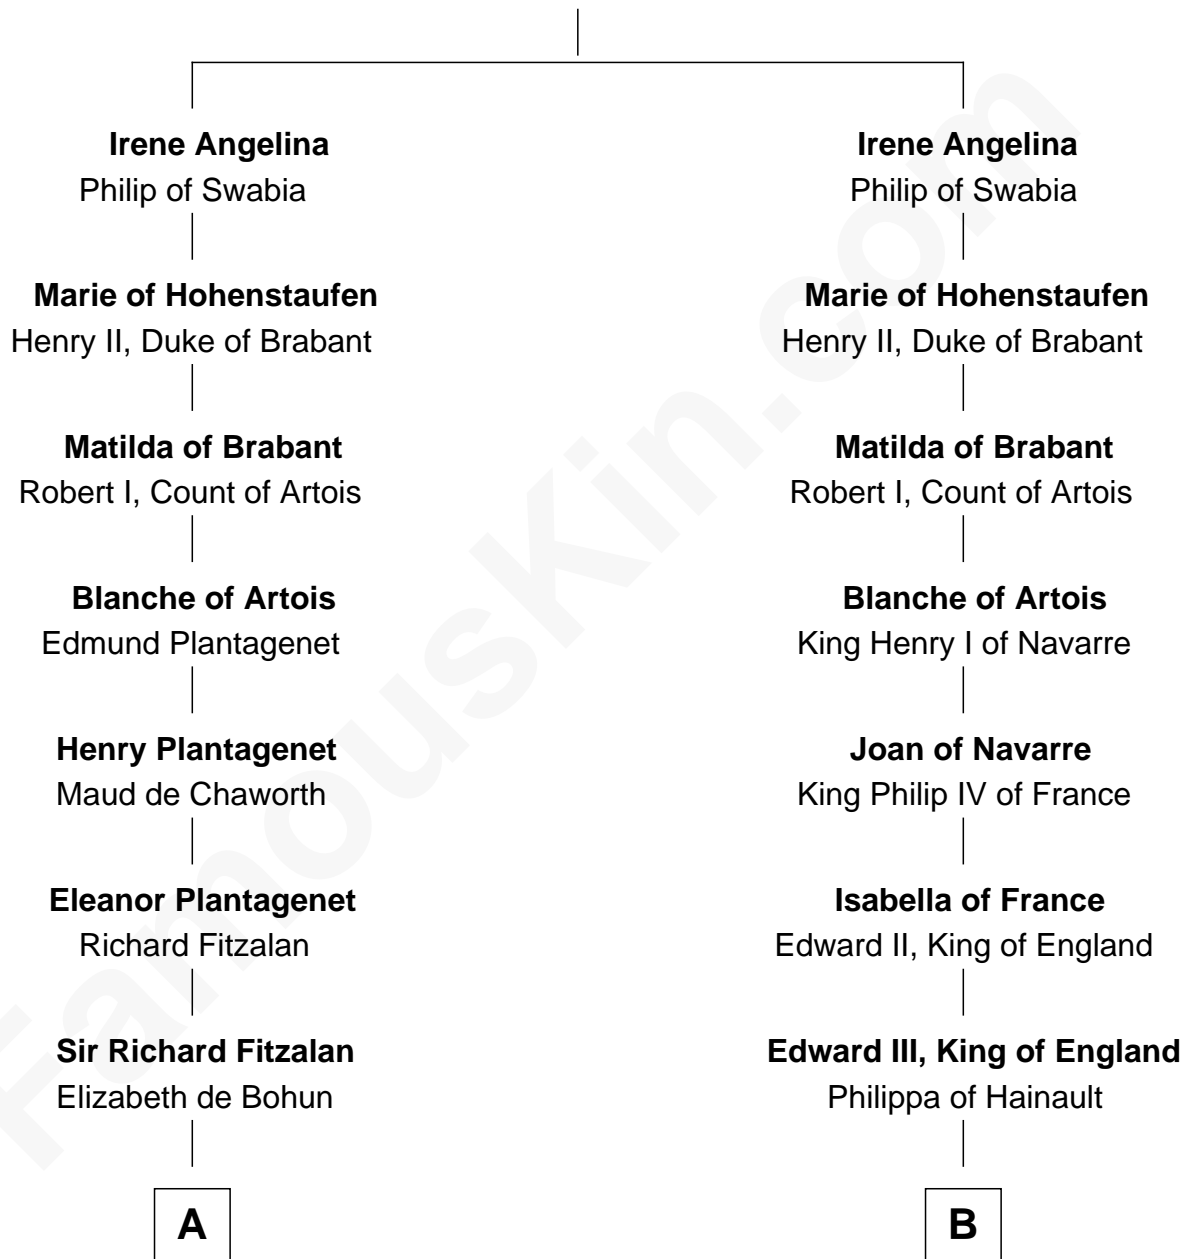

FamousKin.com

Relationship Chart of

General Robert E. Lee

Confederate Army - U.S. Civil War

13th cousin 7 times removed of

Catherine Parr

6th Wife of King Henry VIII

Isaac II Angelos

C

Henry Lee
Mary Bland

Col. Henry Lee
Lucy Grymes

Maj. Gen. Henry Lee
Anne Hill Carter

General Robert E. Lee
Confederate Army - U.S. Civil War

FamousKin.com