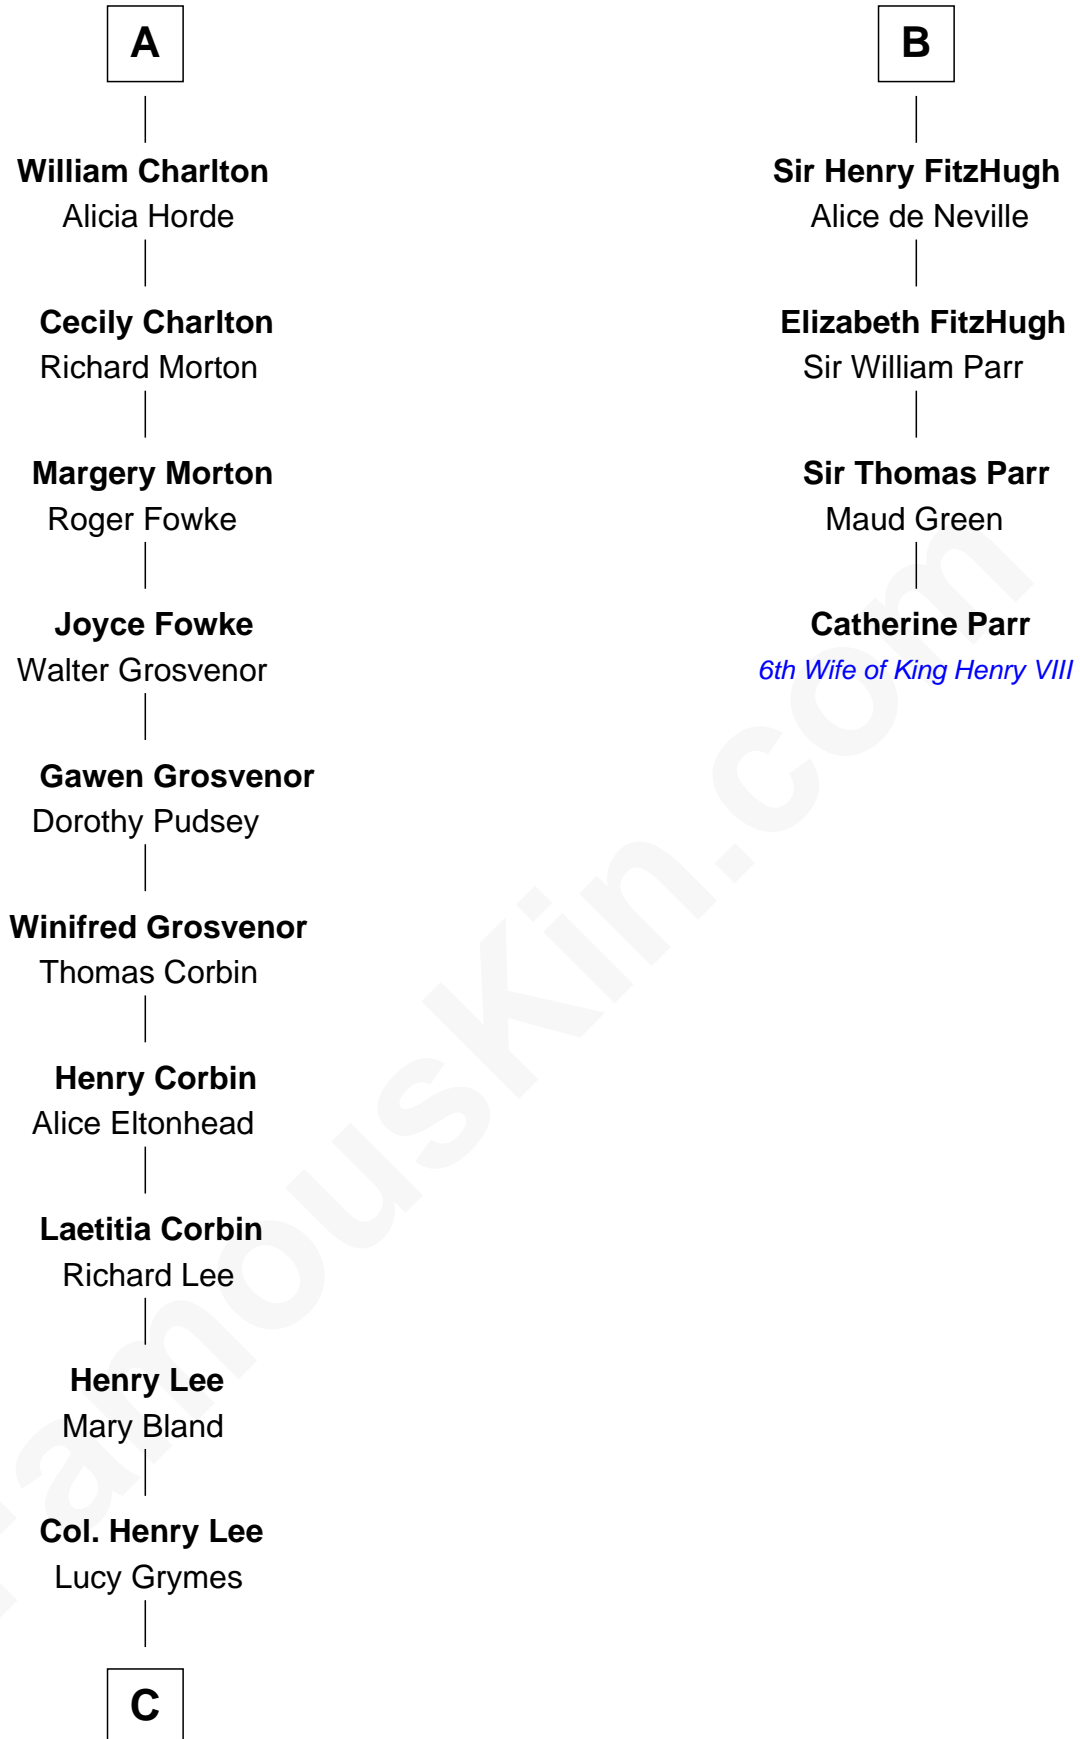

FamousKin.com Relationship Chart of

General Robert E. Lee

Confederate Army - U.S. Civil War

10th cousin 8 times removed of

Catherine Parr

6th Wife of King Henry VIII

Sir Roger de Somery

Nichole d'Aubenev

John IV le Strange

John V le Strange

Maud de Walton

John VI le Strange

Iseult - - - - -

Roger le Strange

Maud - - - - -

Sir Roger le Strange

Aline Fitzalan

Lucy le Strange

Sir William Willoughby

Margery Willoughby

Sir William FitzHugh

B

C

—
Maj. Gen. Henry Lee