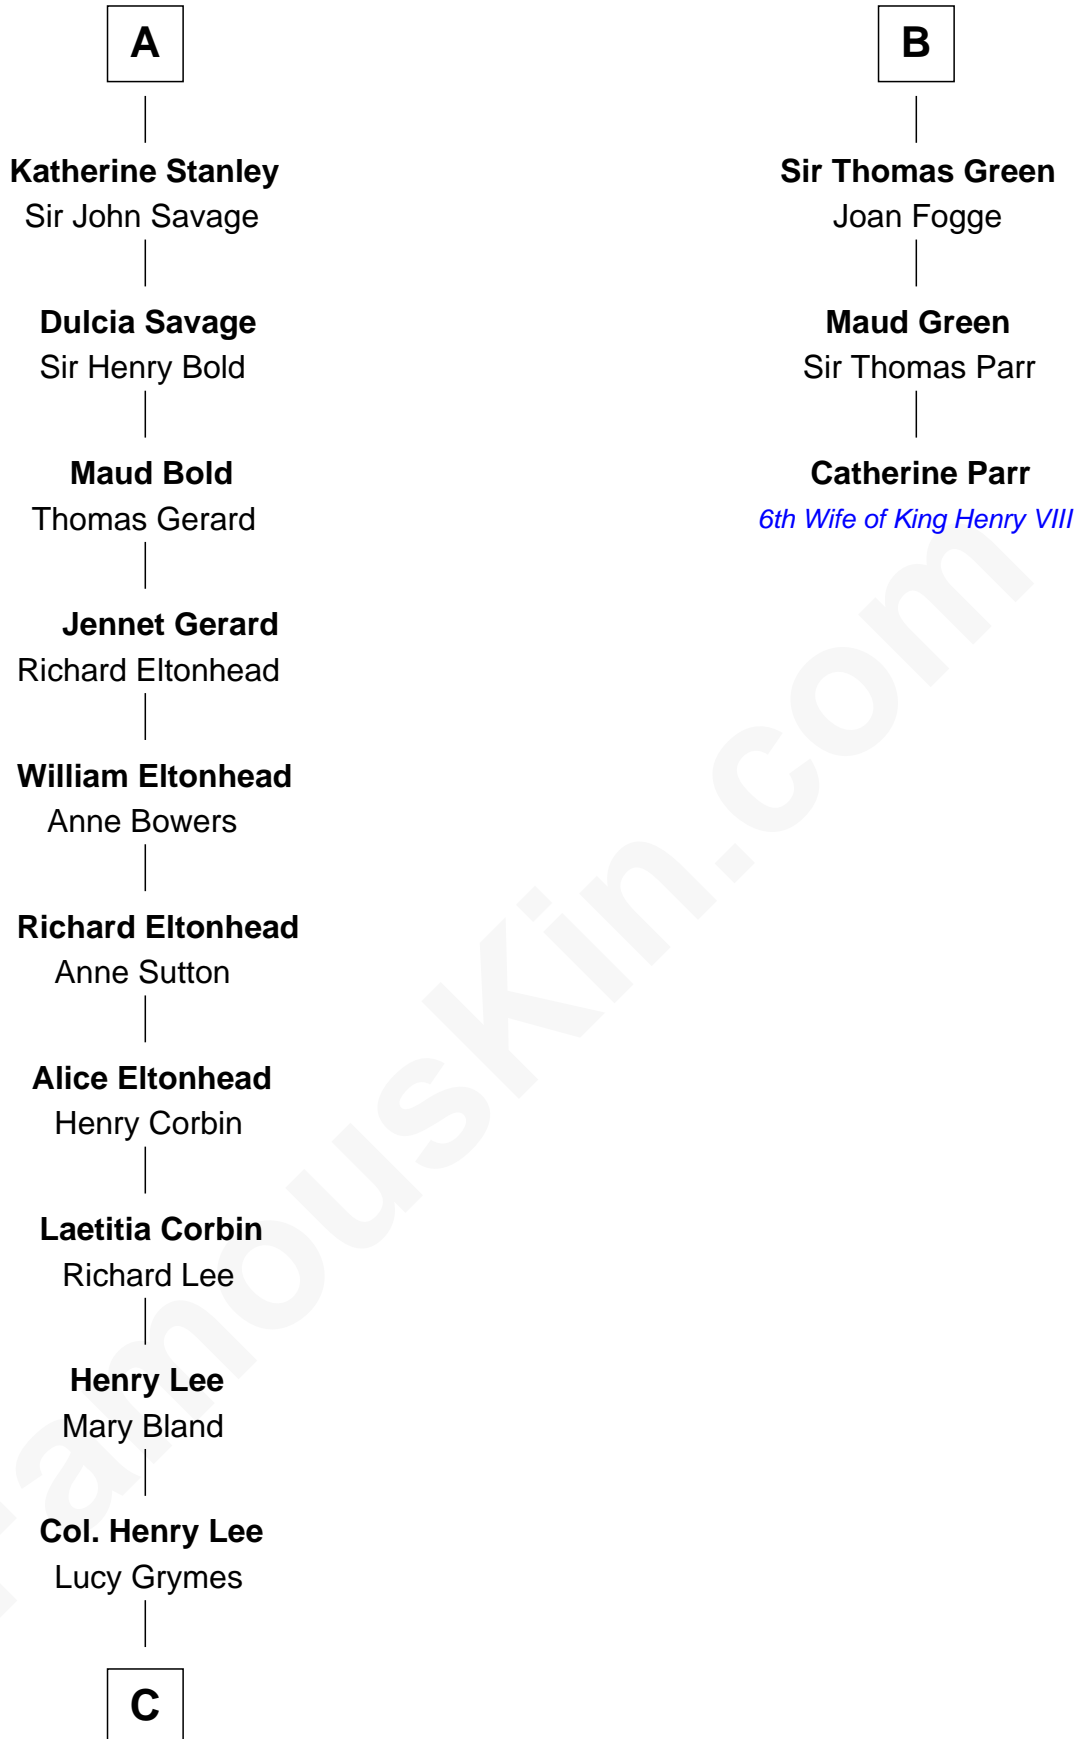

FamousKin.com

Relationship Chart of

General Robert E. Lee

Confederate Army - U.S. Civil War

9th cousin 9 times removed of

Catherine Parr

6th Wife of King Henry VIII

Sir John FitzGeoffrey

Isabel le Bigod

C

—
Maj. Gen. Henry Lee

Anne Hill Carter

—
General Robert E. Lee

Confederate Army - U.S. Civil War

FamousKin.com