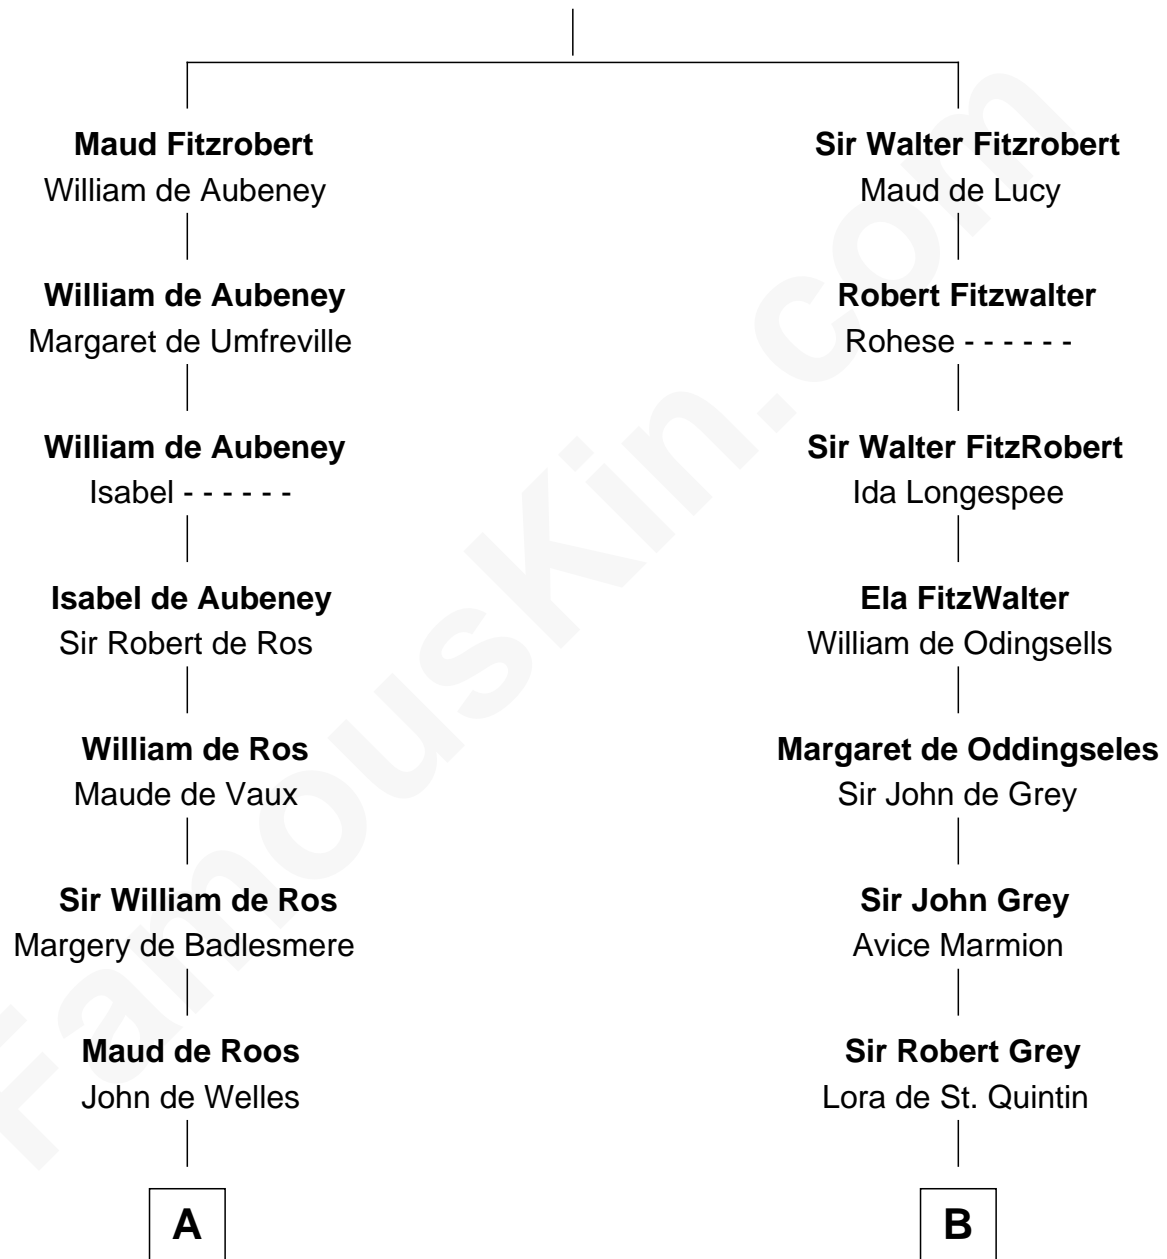

FamousKin.com Relationship Chart of

General Robert E. Lee

Confederate Army - U.S. Civil War

12th cousin 9 times removed of

Catherine Parr

6th Wife of King Henry VIII

Robert Fitzrichard

Maud de St. Liz

C

Elizabeth Todd

Augustine Moore

Col. Bernard Moore

Anne Catherine Spotswood

Anne Butler Moore

Charles Carter

Anne Hill Carter