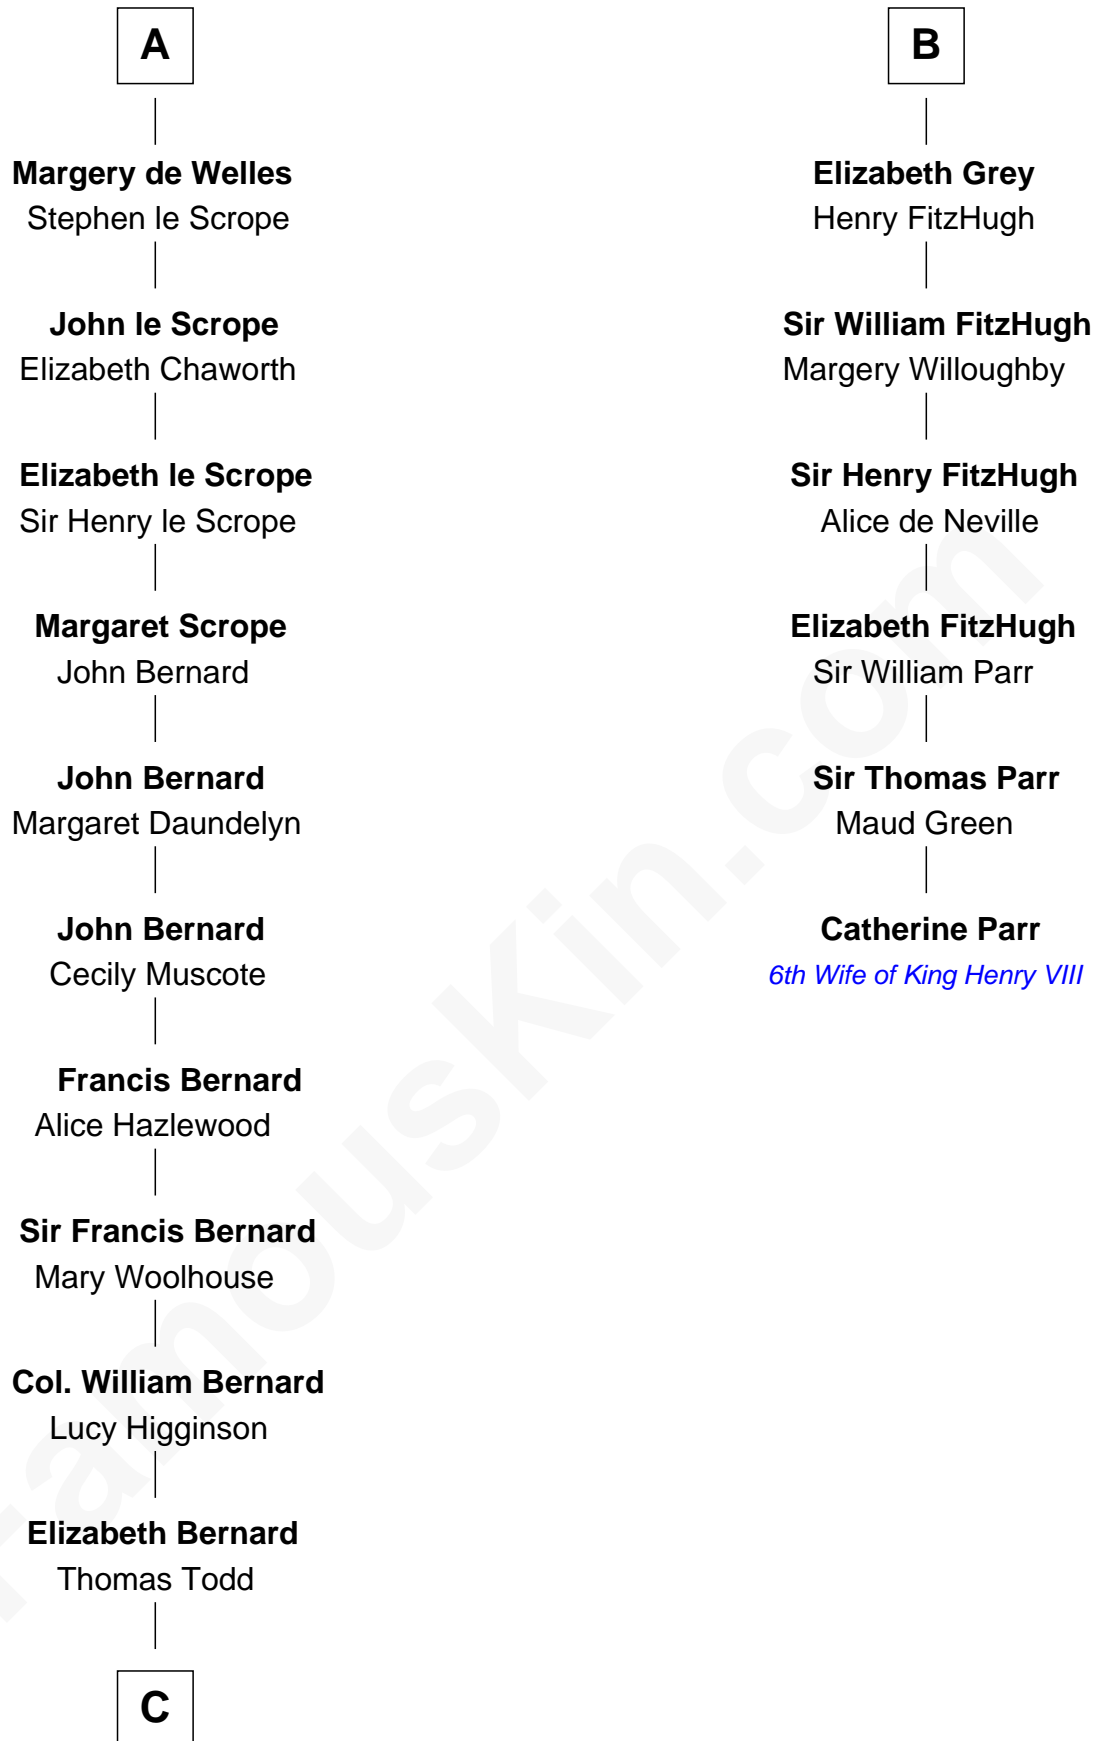

FamousKin.com Relationship Chart of

General Robert E. Lee

Confederate Army - U.S. Civil War

12th cousin 9 times removed of

Catherine Parr

6th Wife of King Henry VIII

Robert Fitzrichard

Maud de St. Liz

C

Elizabeth Todd

Augustine Moore

Col. Bernard Moore

Anne Catherine Spotswood

Anne Butler Moore

Charles Carter

Anne Hill Carter