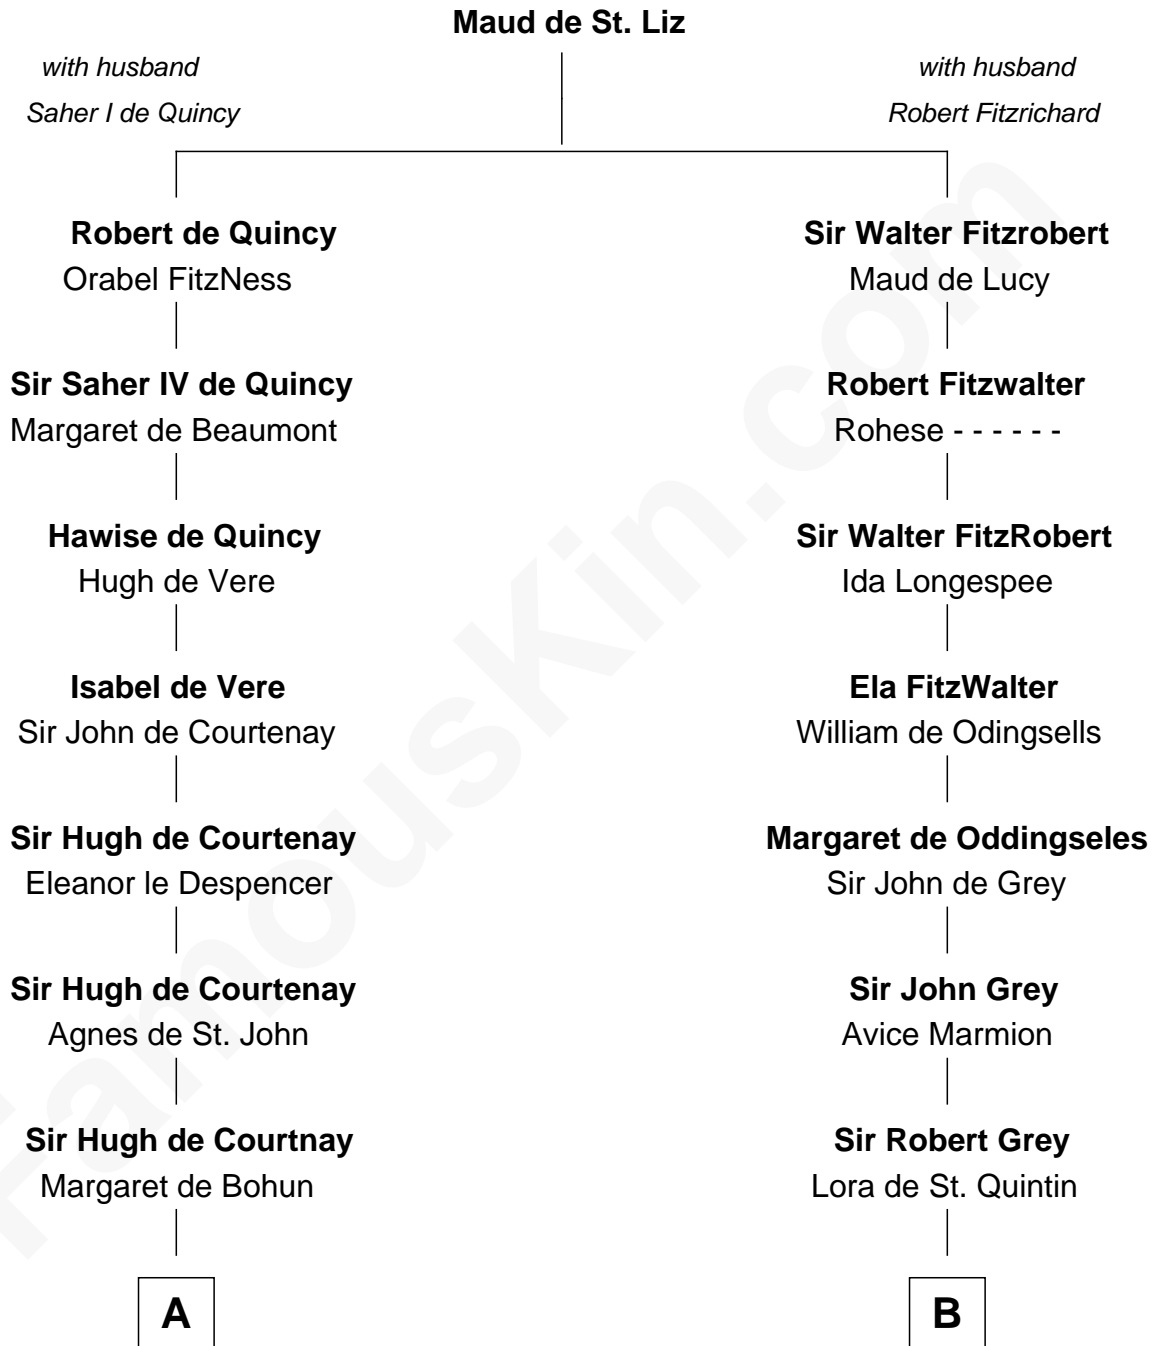

FamousKin.com Relationship Chart of

General Robert E. Lee

Confederate Army - U.S. Civil War

12th cousin 9 times removed of

Catherine Parr

6th Wife of King Henry VIII

C

Col. Robert Carter

Judith Armistead

John Carter

Elizabeth Hill

Charles Carter

Anne Butler Moore

Anne Hill Carter

Maj. Gen. Henry Lee

General Robert E. Lee