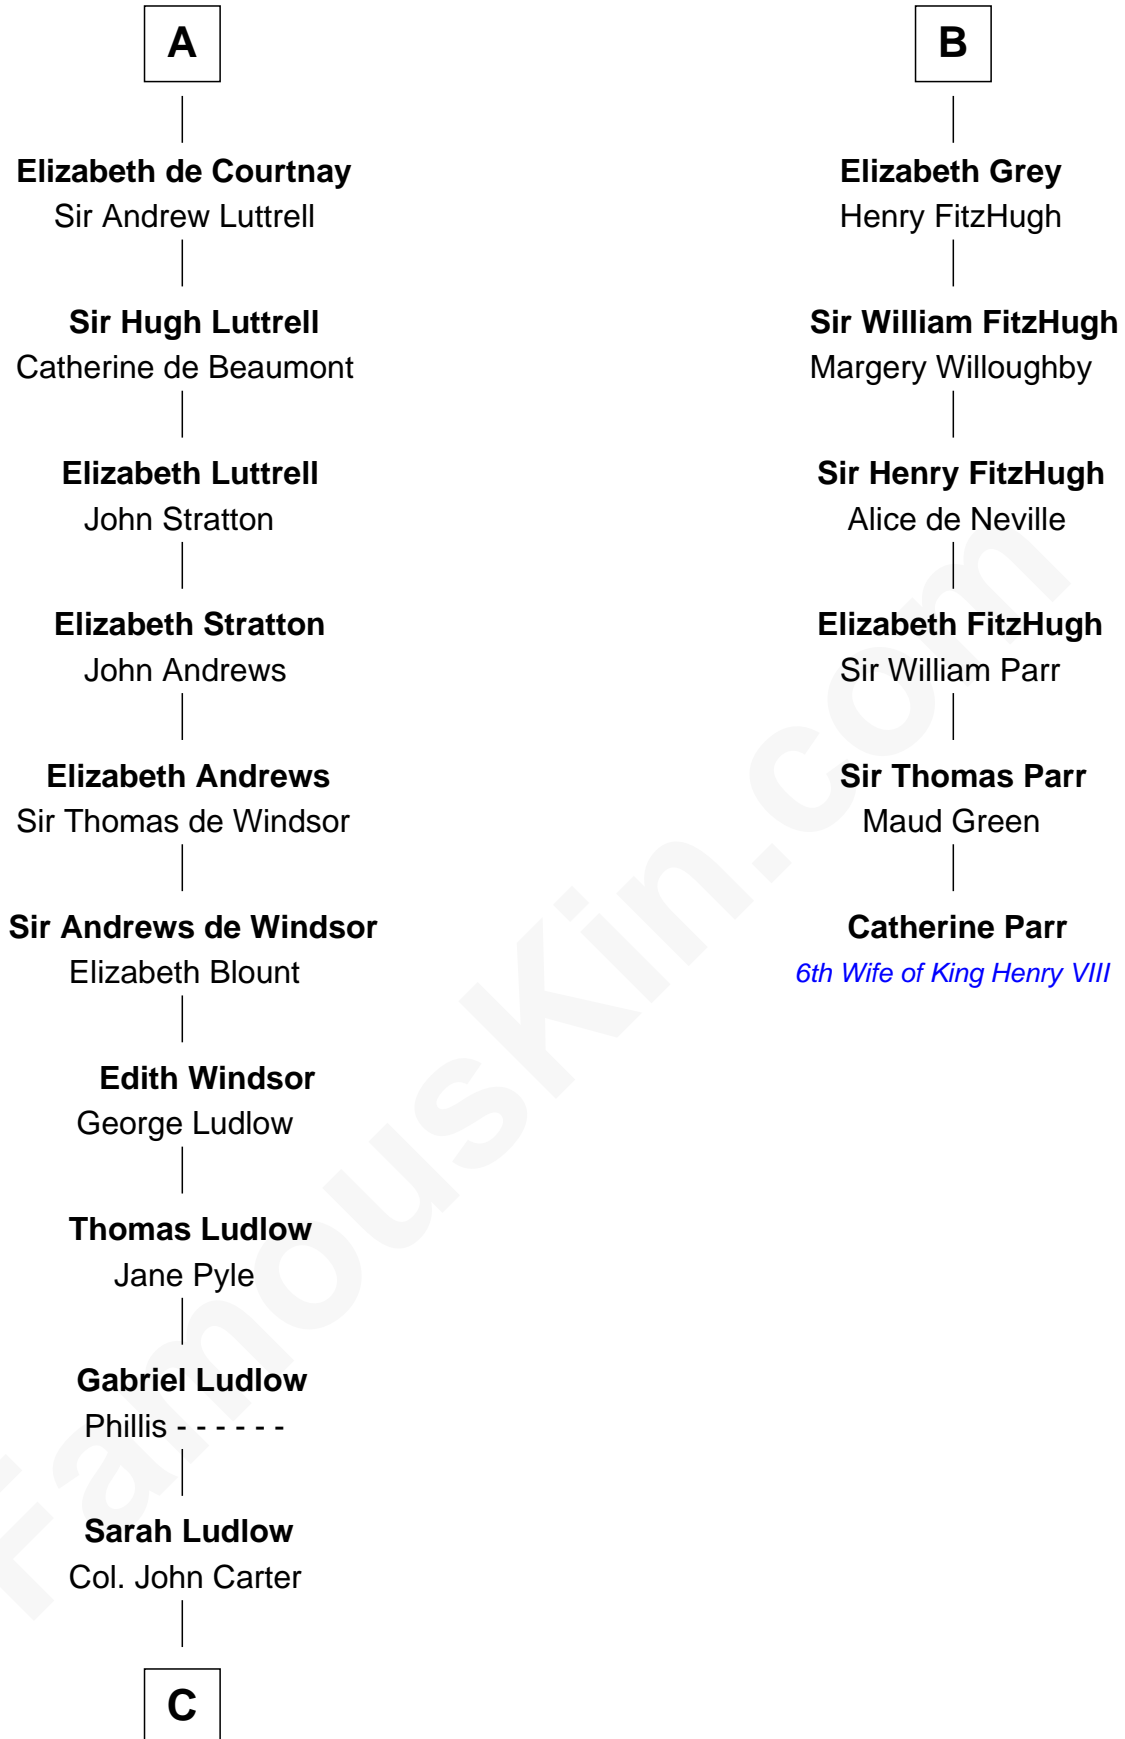

FamousKin.com Relationship Chart of

General Robert E. Lee

Confederate Army - U.S. Civil War

12th cousin 9 times removed of

Catherine Parr

6th Wife of King Henry VIII

C

Col. Robert Carter

Judith Armistead

John Carter

Elizabeth Hill

Charles Carter

Anne Butler Moore

Anne Hill Carter

Maj. Gen. Henry Lee

General Robert E. Lee