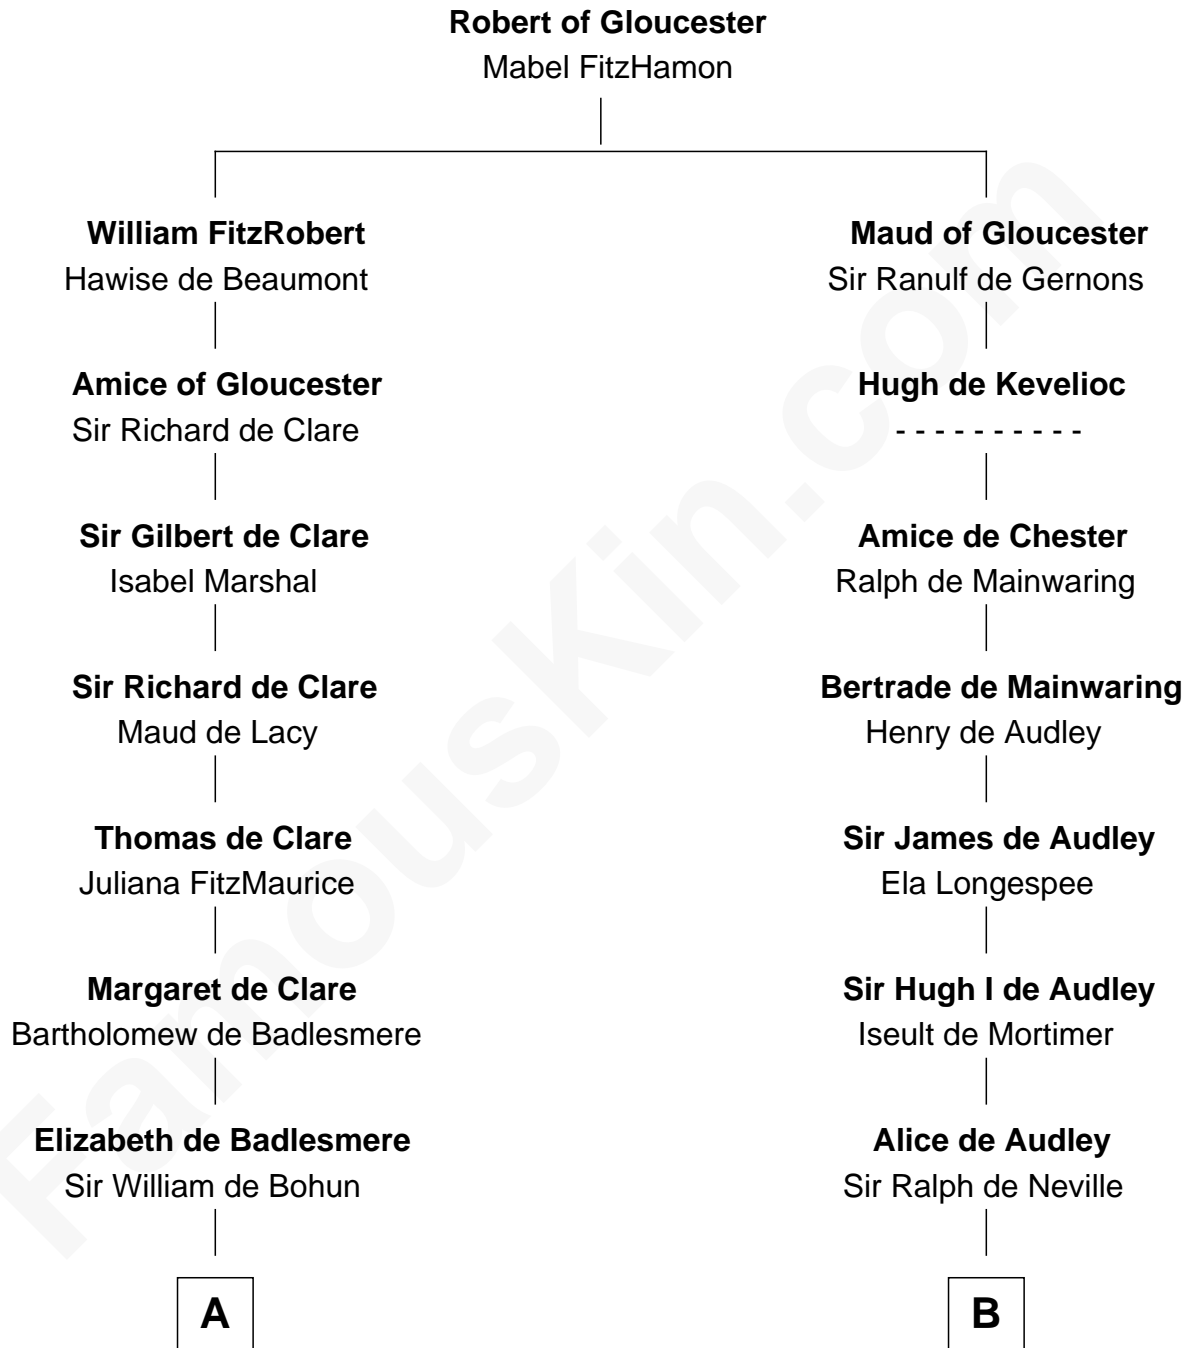

# FamousKin.com Relationship Chart of

**General Robert E. Lee**

*Confederate Army - U.S. Civil War*

13th cousin 8 times removed of

**Catherine Parr**

*6th Wife of King Henry VIII*

**C**

—  
**Laetitia Corbin**

Richard Lee

—  
**Henry Lee**

Mary Bland

—  
**Col. Henry Lee**

Lucy Grymes

—  
**Maj. Gen. Henry Lee**

Anne Hill Carter

—  
**General Robert E. Lee**