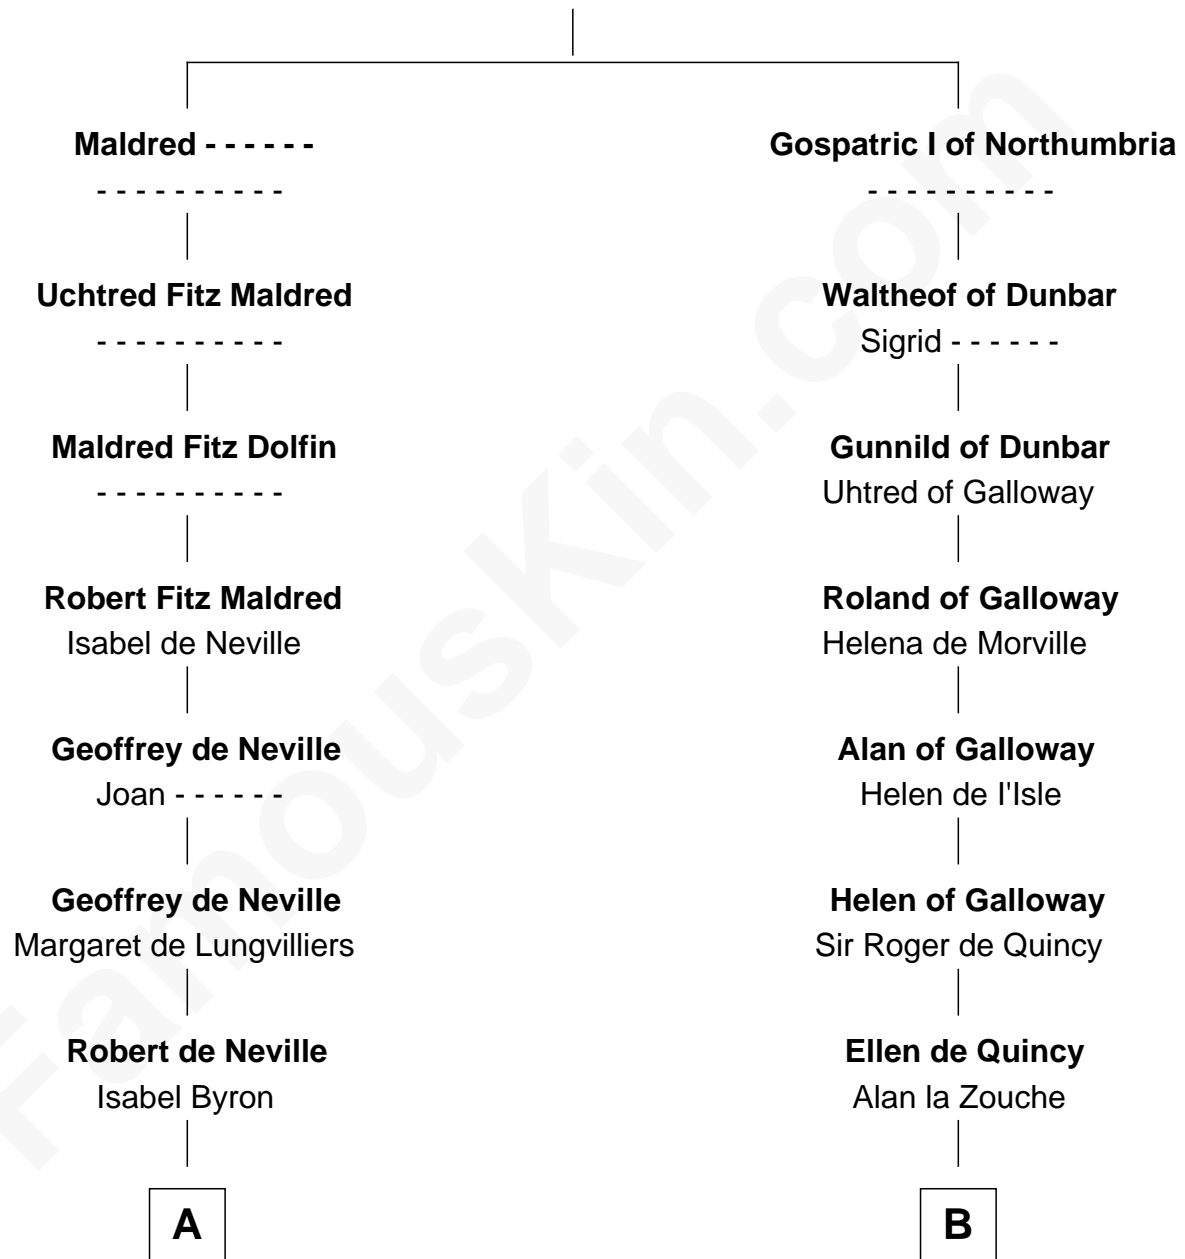

# FamousKin.com Relationship Chart of

**General Robert E. Lee**

*Confederate Army - U.S. Civil War*

16th cousin 5 times removed of

**Catherine Parr**

*6th Wife of King Henry VIII*

**Maldred of Carlisle and Allendale**

Edith of Northumbria

**C**

—  
**Laetitia Corbin**

Richard Lee

—  
**Henry Lee**

Mary Bland

—  
**Col. Henry Lee**

Lucy Grymes

—  
**Maj. Gen. Henry Lee**

Anne Hill Carter

—  
**General Robert E. Lee**

*Confederate Army - U.S. Civil War*