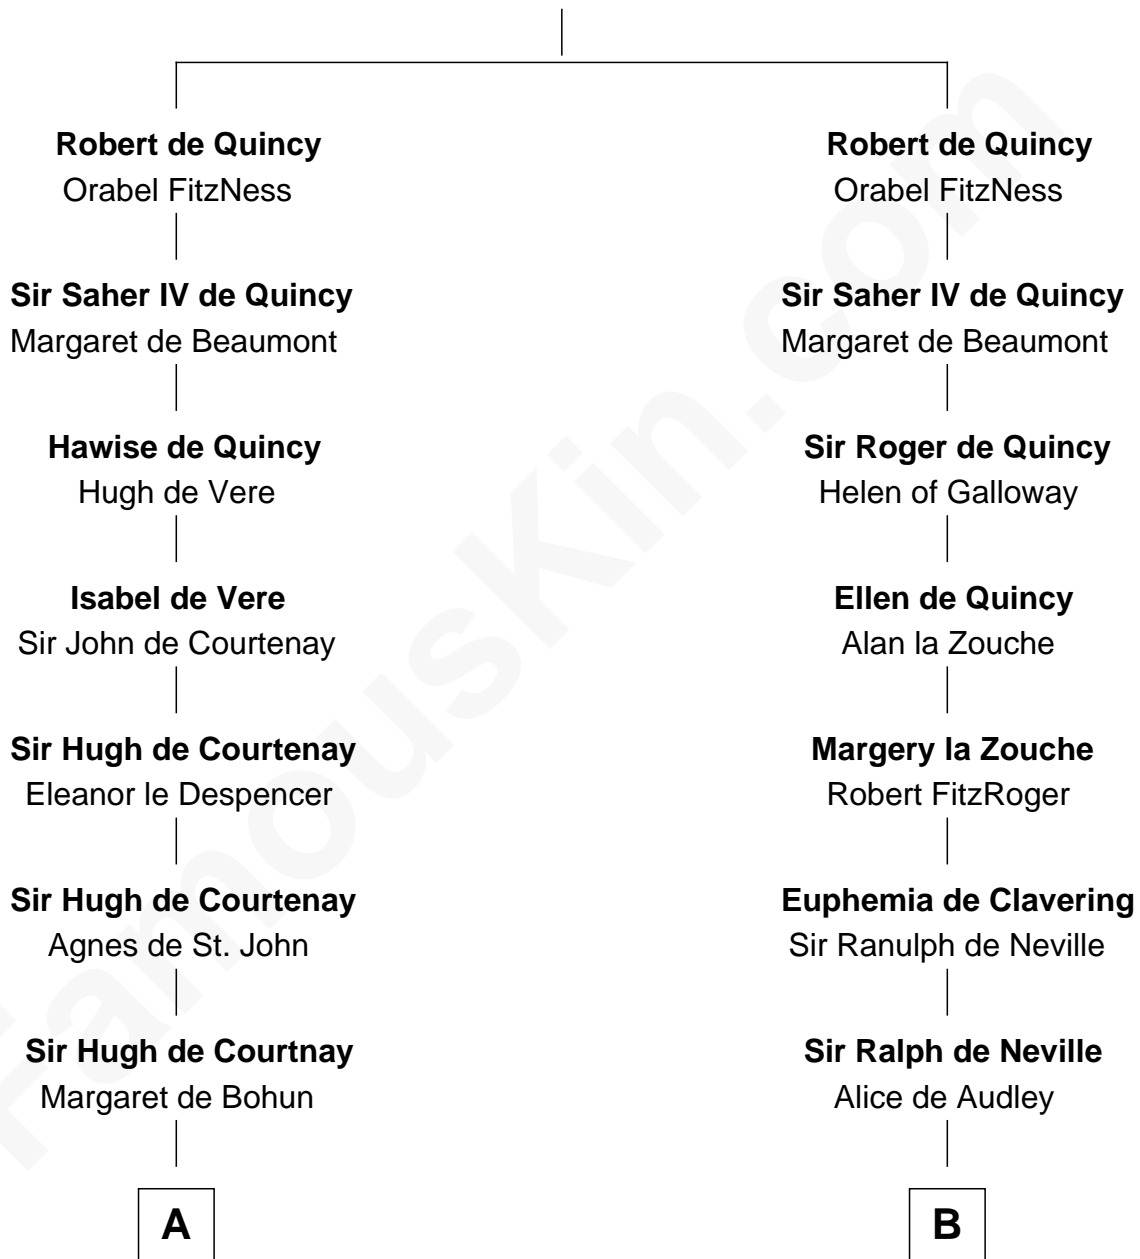

FamousKin.com Relationship Chart of

General Robert E. Lee

Confederate Army - U.S. Civil War

13th cousin 8 times removed of

Catherine Parr

6th Wife of King Henry VIII

Saheer I de Quincy

Maud de St. Liz

C

Col. Robert Carter

Judith Armistead

John Carter

Elizabeth Hill

Charles Carter

Anne Butler Moore

Anne Hill Carter