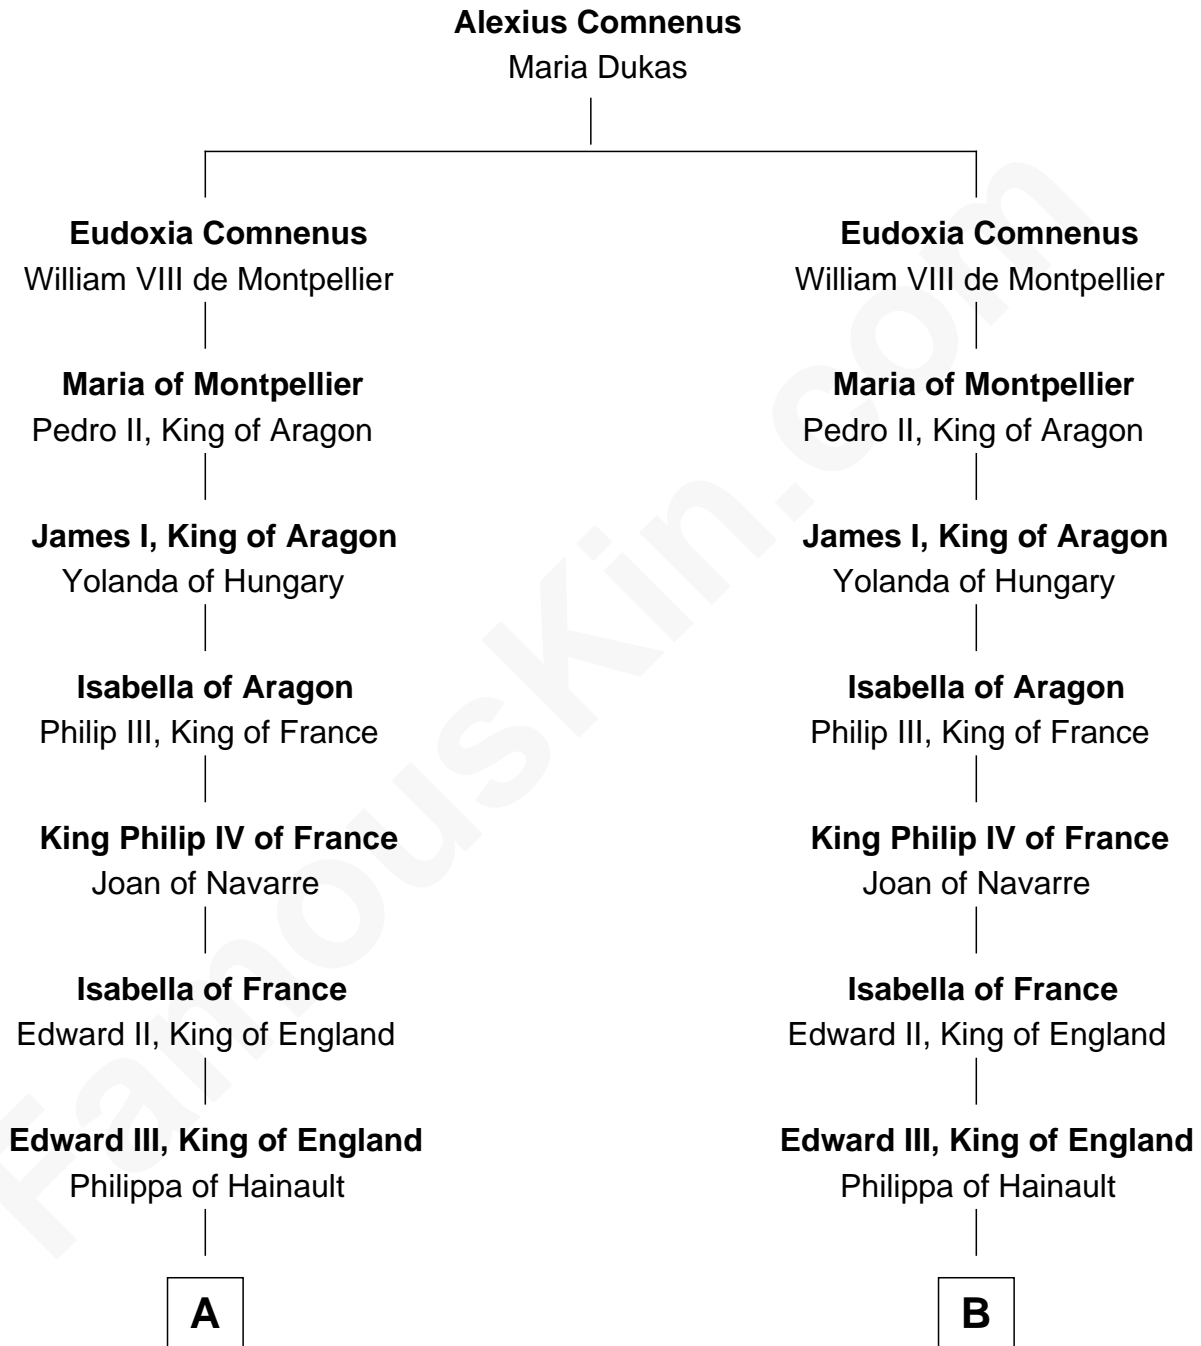

# FamousKin.com Relationship Chart of

**General Robert E. Lee**

*Confederate Army - U.S. Civil War*

13th cousin 8 times removed of

**Catherine Parr**

*6th Wife of King Henry VIII*

**C**

|  
**Lt. Gov. Alexander Spotswood**

Anne Butler Brayne

|  
**Anne Catherine Spotswood**

Col. Bernard Moore

|  
**Anne Butler Moore**

Charles Carter

|  
**Anne Hill Carter**

Maj. Gen. Henry Lee

|  
**General Robert E. Lee**