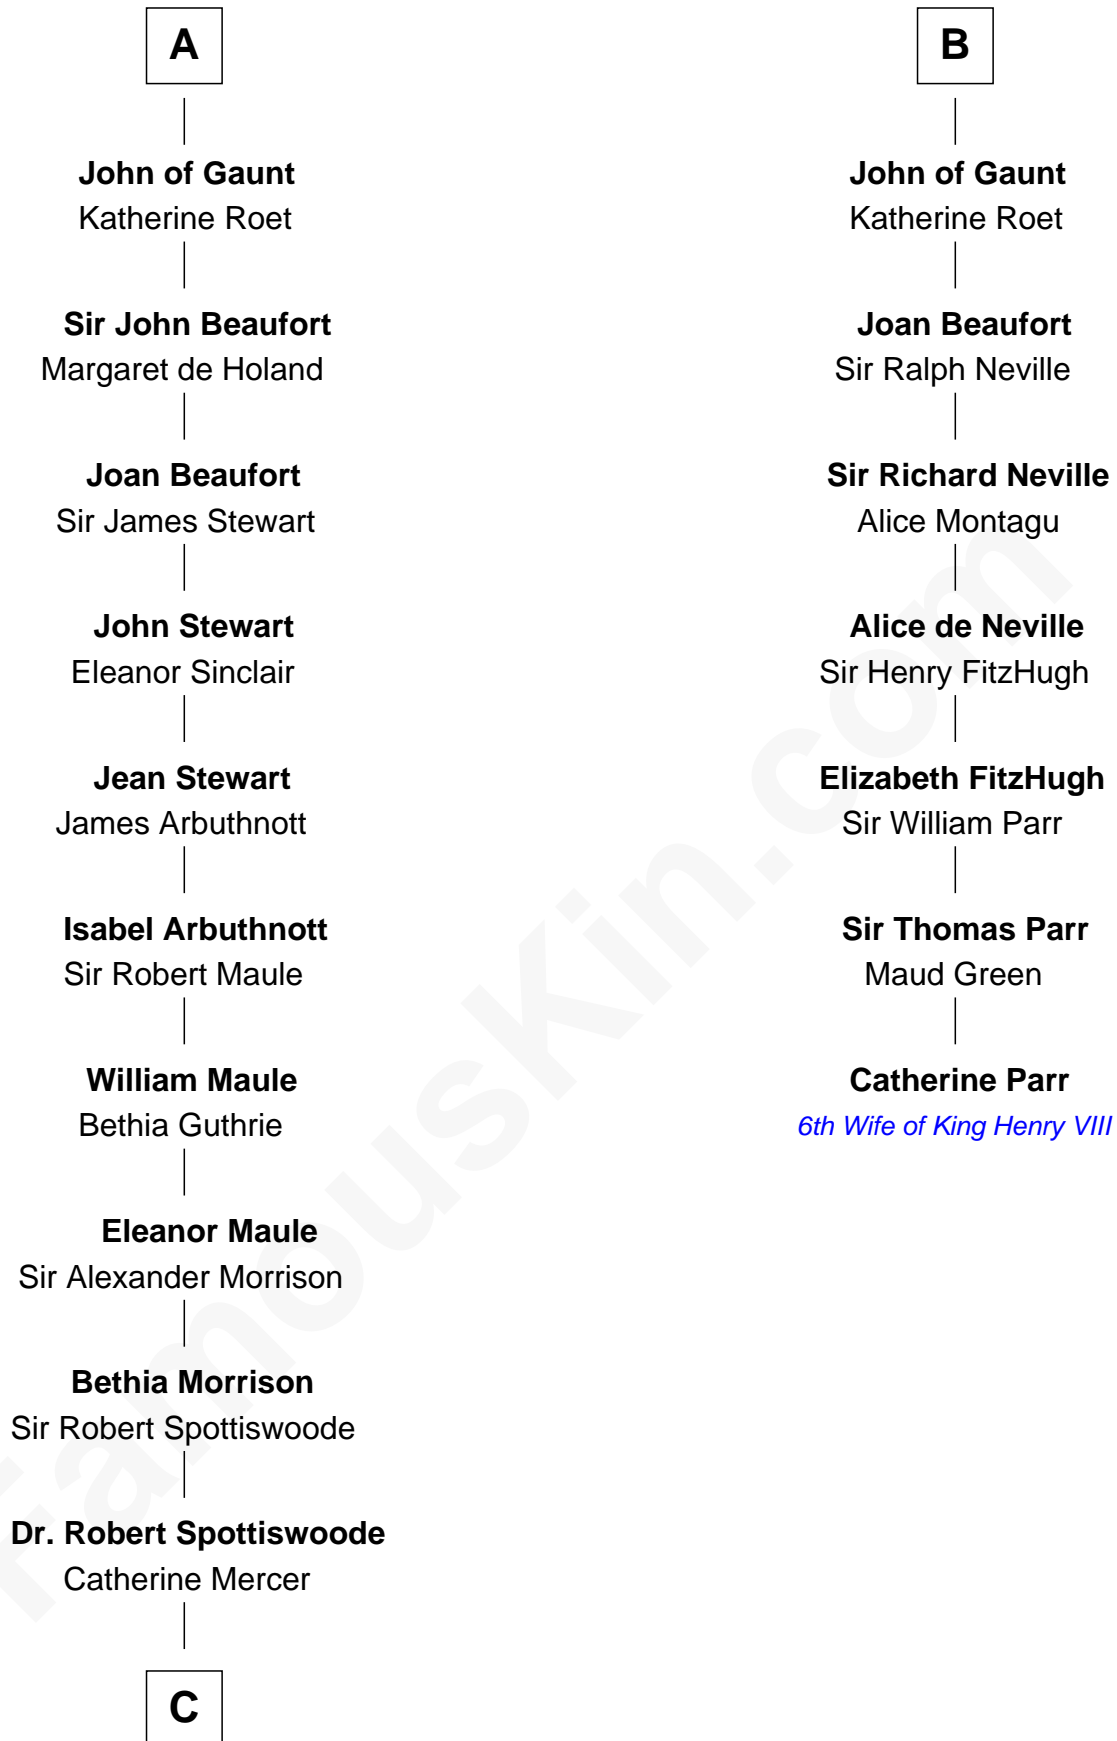

# FamousKin.com Relationship Chart of

**General Robert E. Lee**

*Confederate Army - U.S. Civil War*

13th cousin 8 times removed of

**Catherine Parr**

*6th Wife of King Henry VIII*

**C**

|  
**Lt. Gov. Alexander Spotswood**

Anne Butler Brayne

|  
**Anne Catherine Spotswood**

Col. Bernard Moore

|  
**Anne Butler Moore**

Charles Carter

|  
**Anne Hill Carter**

Maj. Gen. Henry Lee

|  
**General Robert E. Lee**