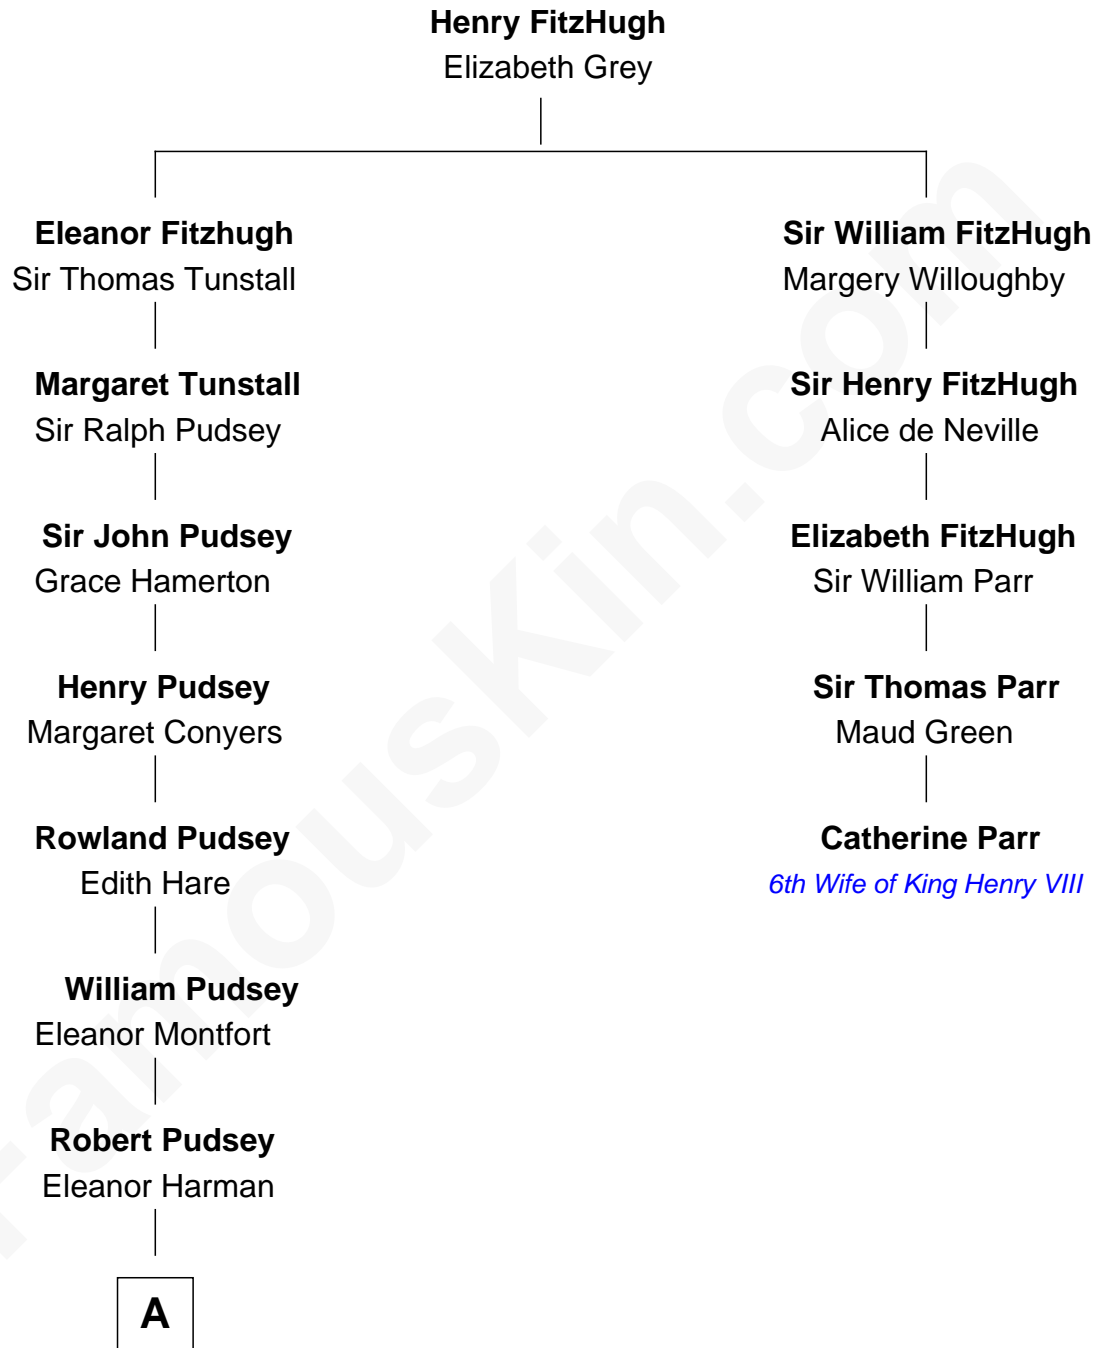

FamousKin.com

Relationship Chart of

General Robert E. Lee

Confederate Army - U.S. Civil War

4th cousin 11 times removed of

Catherine Parr

6th Wife of King Henry VIII

A

George Pudsey

Matilda Cotton

Dorothy Pudsey

Gawen Grosvenor

Winifred Grosvenor

Thomas Corbin

Henry Corbin

Alice Eltonhead