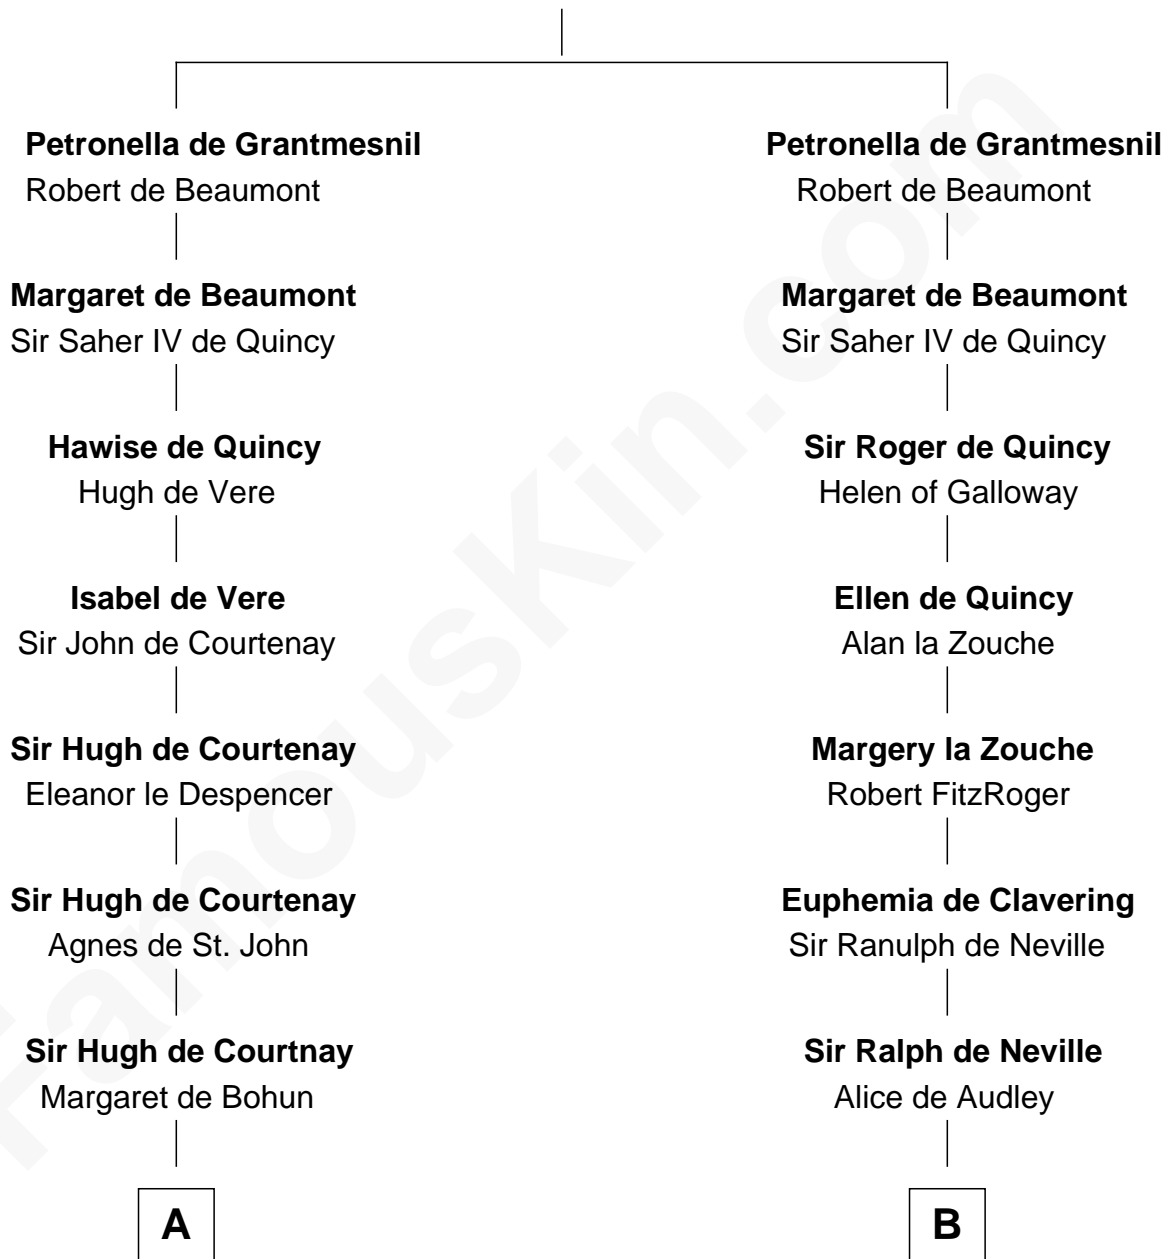

FamousKin.com Relationship Chart of

General Robert E. Lee

Confederate Army - U.S. Civil War

13th cousin 8 times removed of

Catherine Parr

6th Wife of King Henry VIII

Hugh de Grantmesnil

C

Col. Robert Carter

Judith Armistead

John Carter

Elizabeth Hill

Charles Carter

Anne Butler Moore

Anne Hill Carter

Maj. Gen. Henry Lee