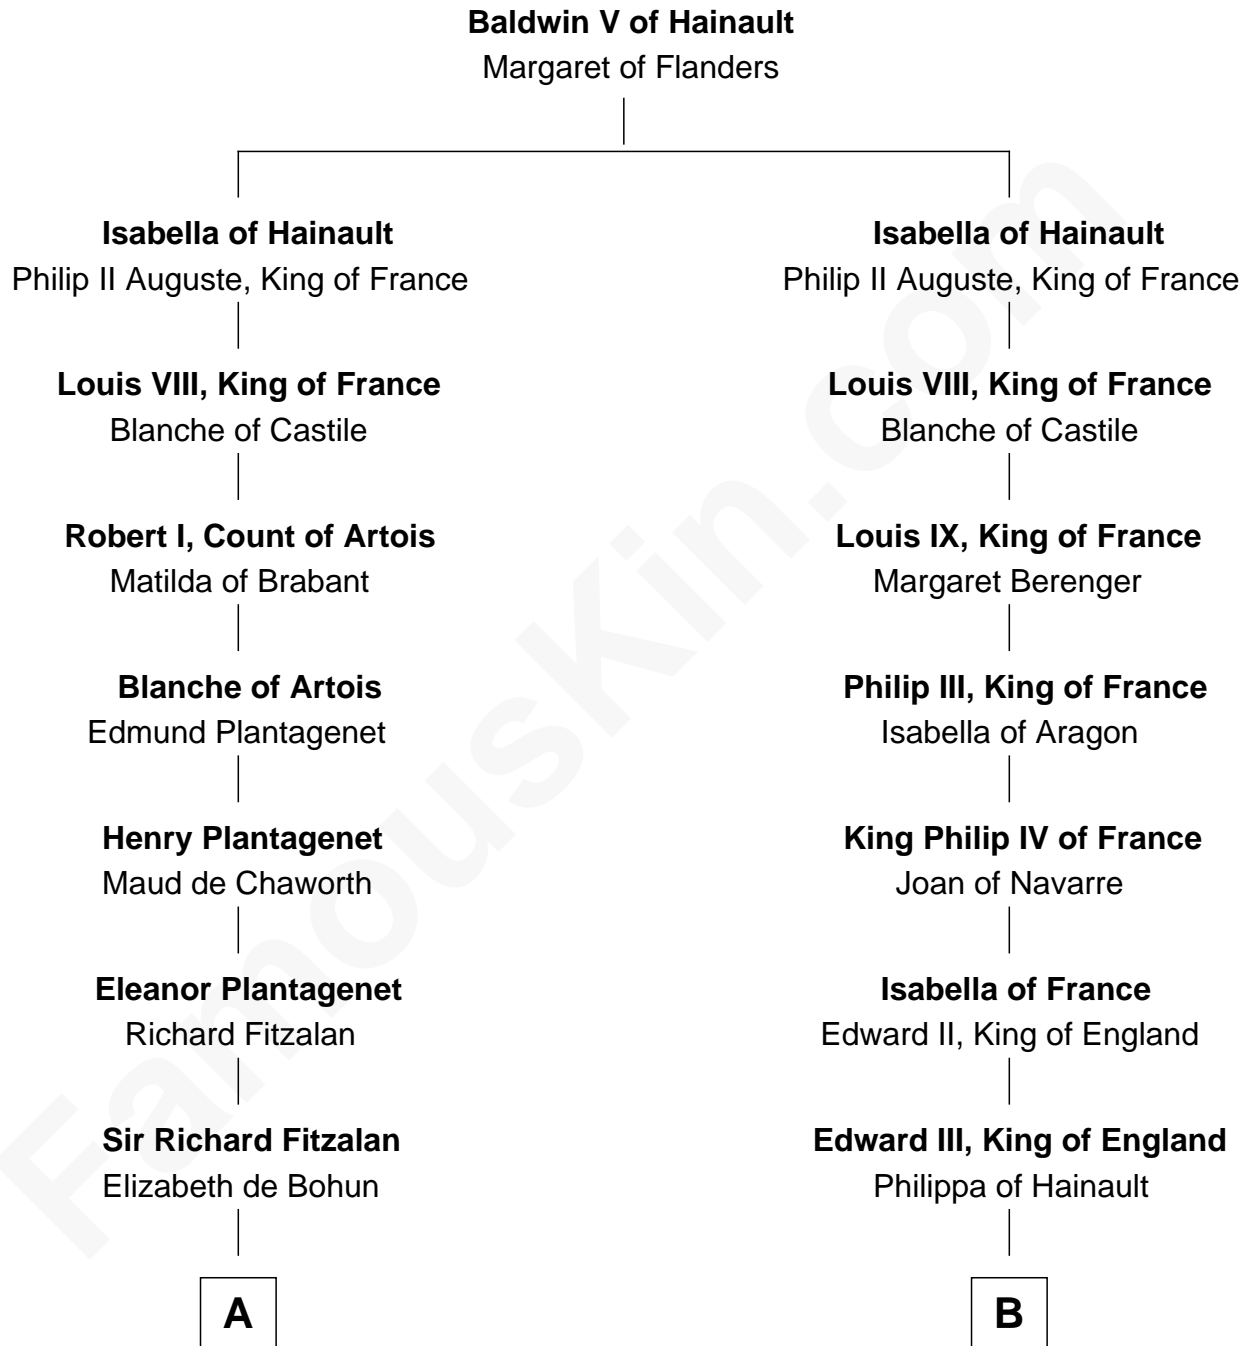

# FamousKin.com Relationship Chart of

**General Robert E. Lee**

*Confederate Army - U.S. Civil War*

13th cousin 7 times removed of

**Catherine Parr**

*6th Wife of King Henry VIII*

**C**

Henry Lee  
Mary Bland

Col. Henry Lee  
Lucy Grymes

Maj. Gen. Henry Lee  
Anne Hill Carter

General Robert E. Lee  
*Confederate Army - U.S. Civil War*

FamousKin.com