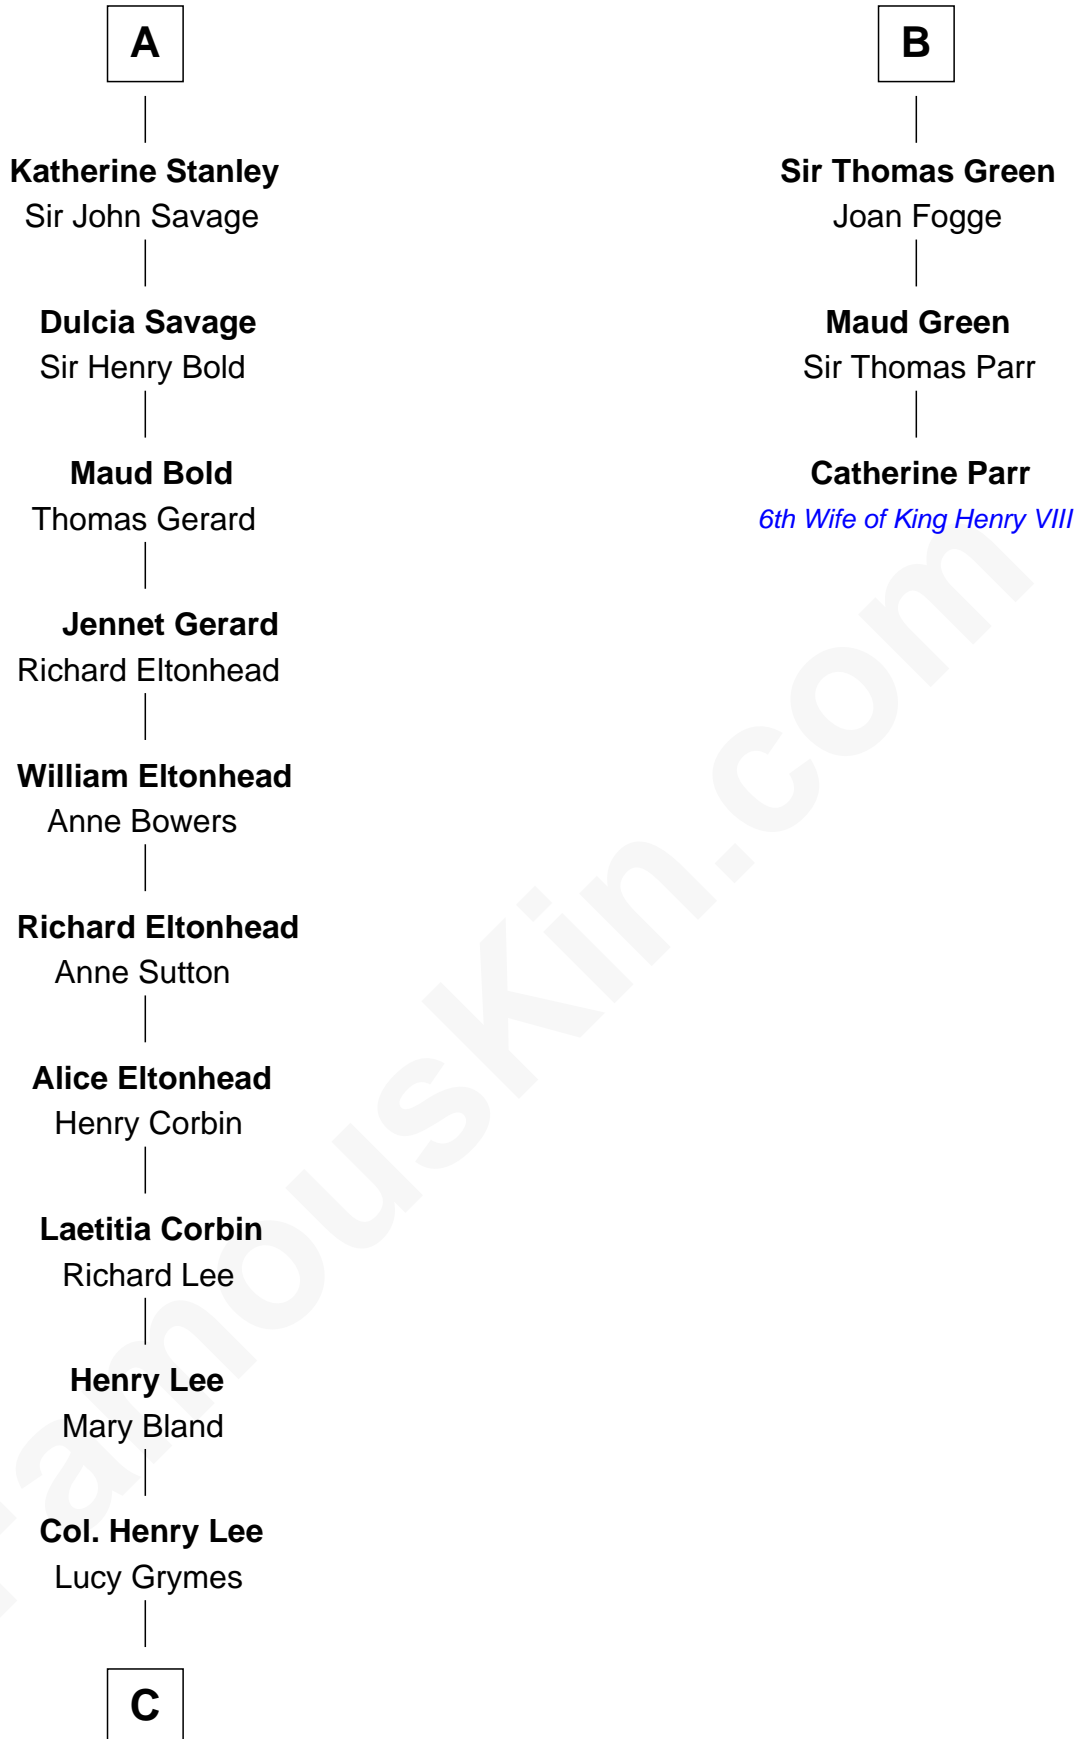

FamousKin.com Relationship Chart of

General Robert E. Lee

Confederate Army - U.S. Civil War

9th cousin 9 times removed of

Catherine Parr

6th Wife of King Henry VIII

C

—
Maj. Gen. Henry Lee

Anne Hill Carter

—
General Robert E. Lee

Confederate Army - U.S. Civil War

FamousKin.com