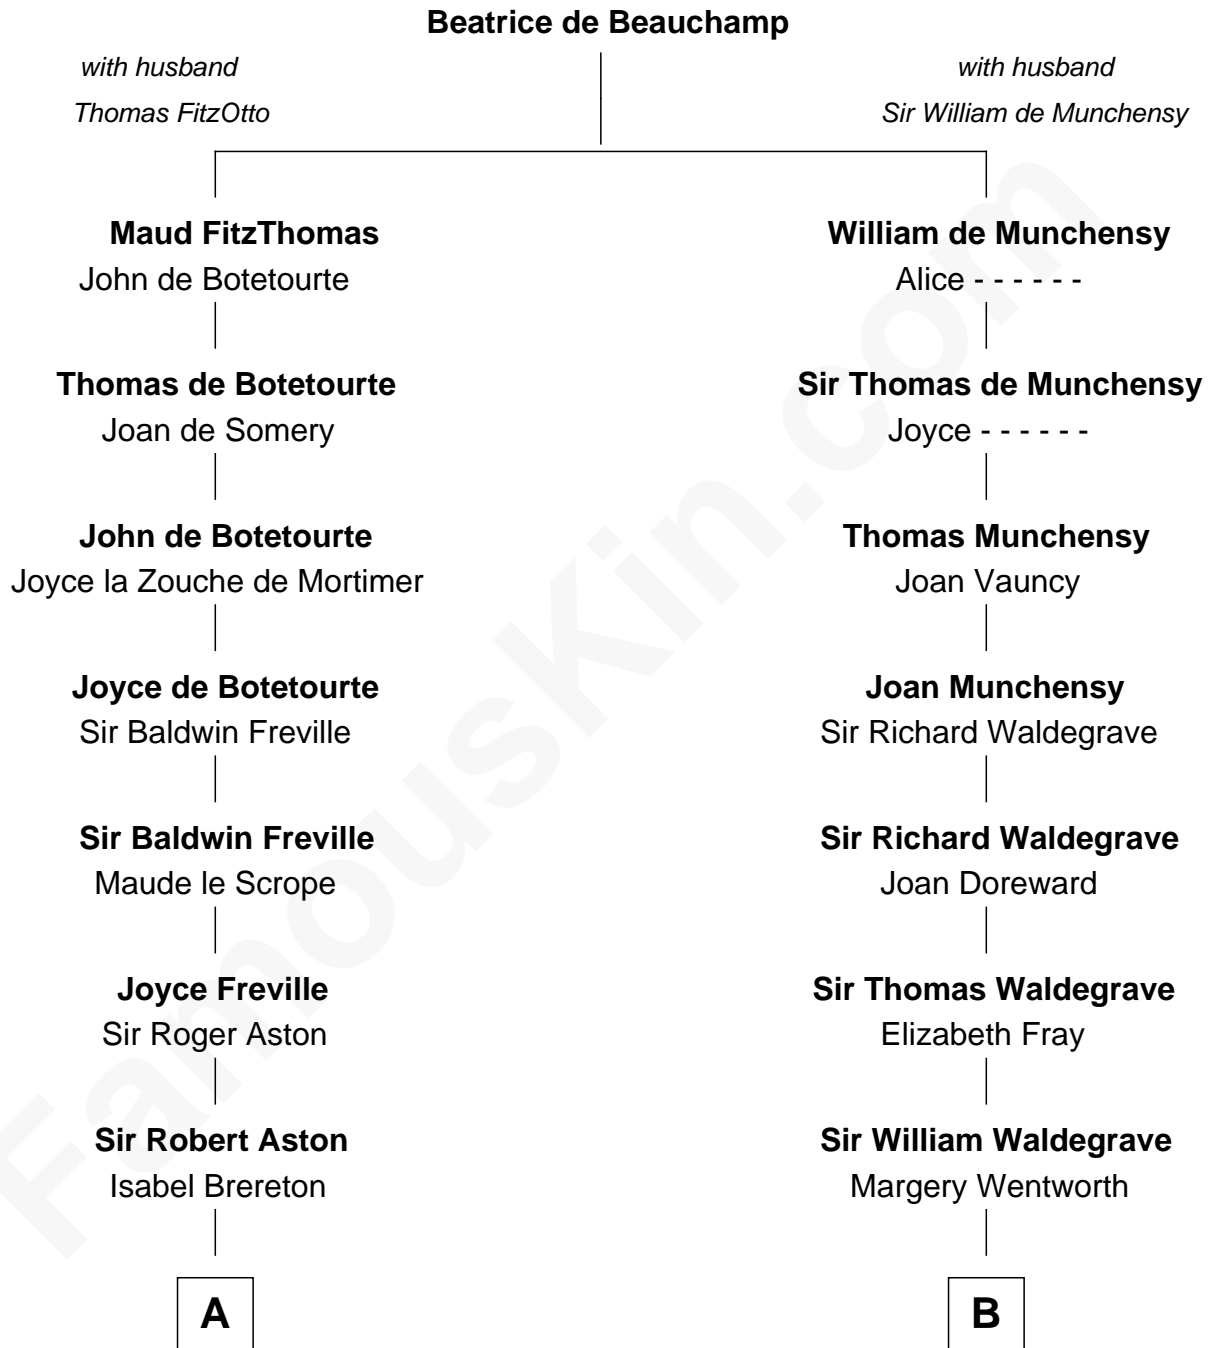

FamousKin.com Relationship Chart of

General Robert E. Lee

Confederate Army - U.S. Civil War

20th cousin 1 time removed of

Jake Gyllenhaal

Movie Actor

C

Henry Lee
Mary Bland

Col. Henry Lee
Lucy Grymes

Maj. Gen. Henry Lee
Anne Hill Carter

General Robert E. Lee
Confederate Army - U.S. Civil War

D

Anders Leonard Gyllenhaal
Selma Amanda Nelson

Leonard Ephraim Gyllenhaal
Philo Pendleton