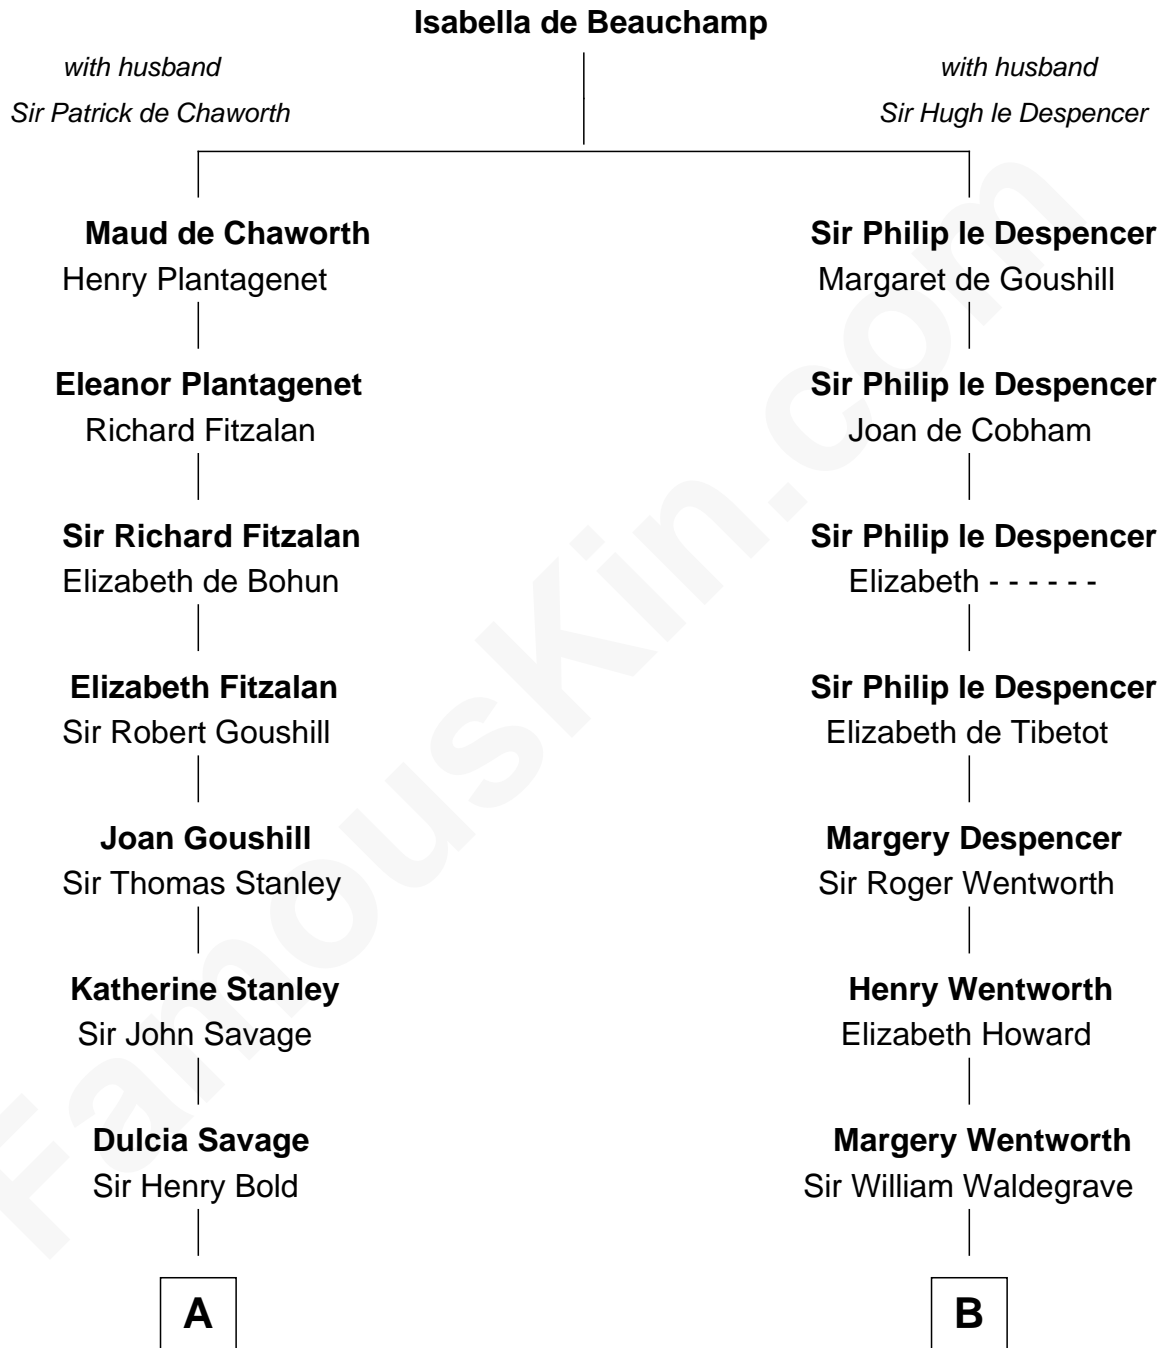

FamousKin.com Relationship Chart of

General Robert E. Lee

Confederate Army - U.S. Civil War

16th cousin 5 times removed of

Jake Gyllenhaal

Movie Actor

C

Anders Leonard Gyllenhaal

Selma Amanda Nelson

Leonard Ephraim Gyllenhaal

Philo Pendleton

Hugh Anders Gyllenhaal

Virginia Lowrie Childs

Stephen Roark Gyllenhaal

Naomi Achs

Jake Gyllenhaal