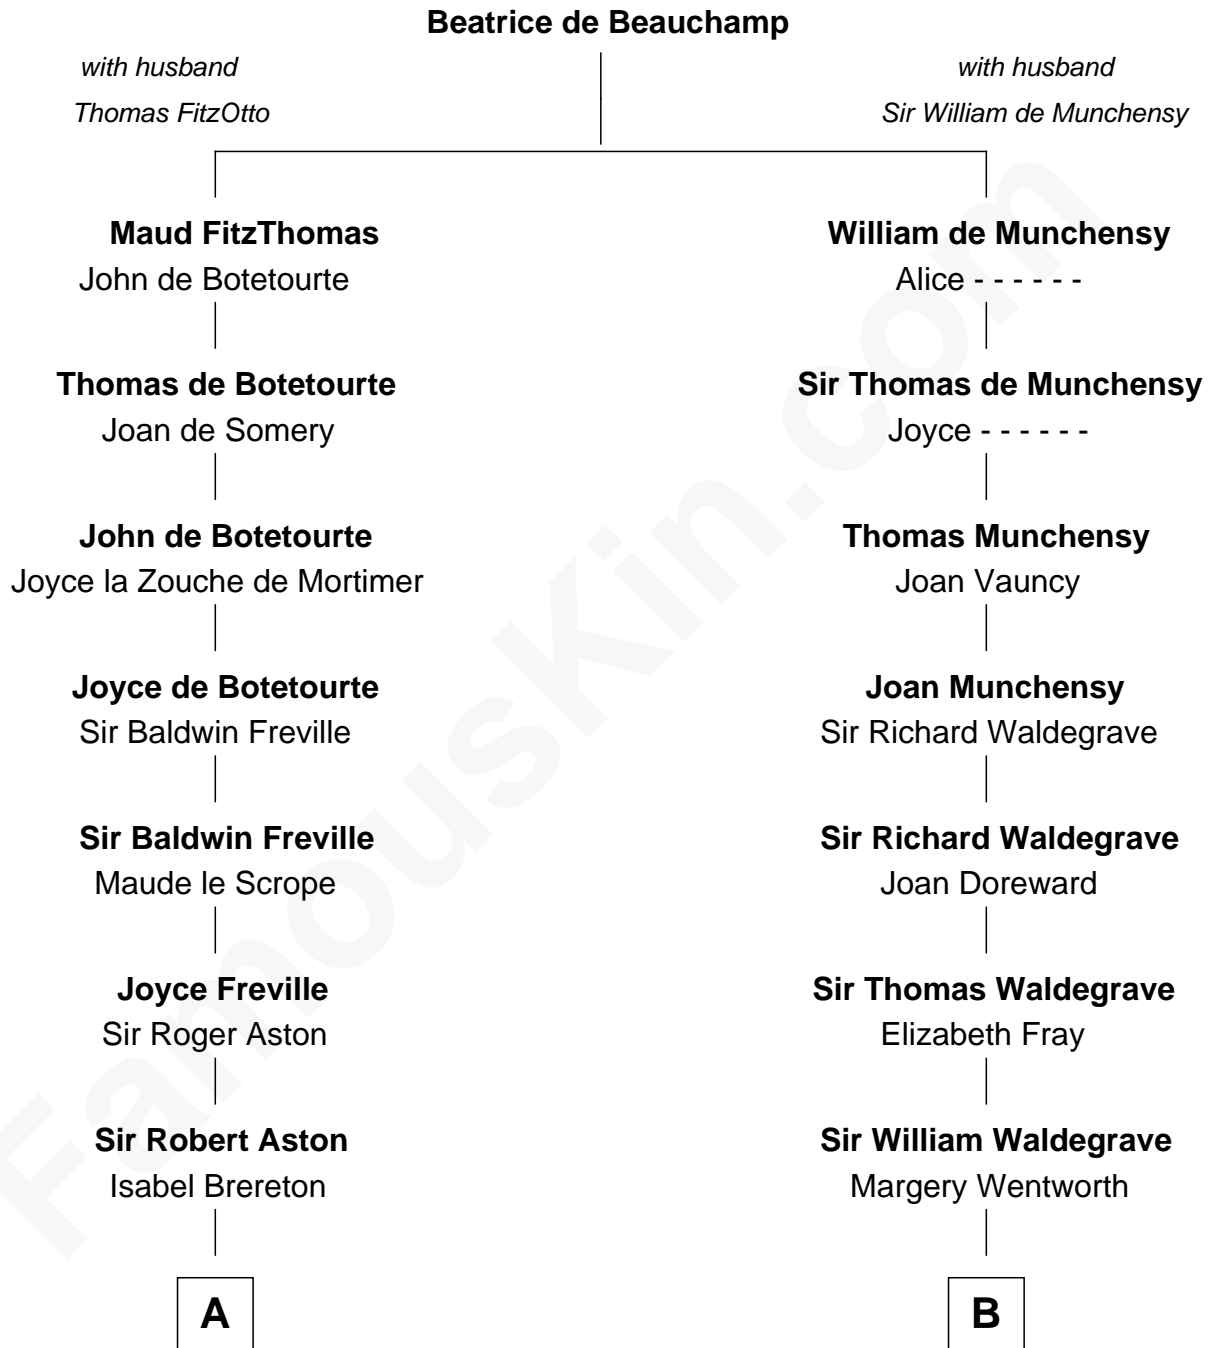

# FamousKin.com Relationship Chart of

**General Robert E. Lee**

*Confederate Army - U.S. Civil War*

20th cousin 1 time removed of

**Maggie Gyllenhaal**

*Movie Actress*

**C**

**Henry Lee**  
Mary Bland

**Col. Henry Lee**  
Lucy Grymes

**Maj. Gen. Henry Lee**  
Anne Hill Carter

**General Robert E. Lee**  
*Confederate Army - U.S. Civil War*

**D**

**Anders Leonard Gyllenhaal**  
Selma Amanda Nelson

**Leonard Ephraim Gyllenhaal**  
Philo Pendleton