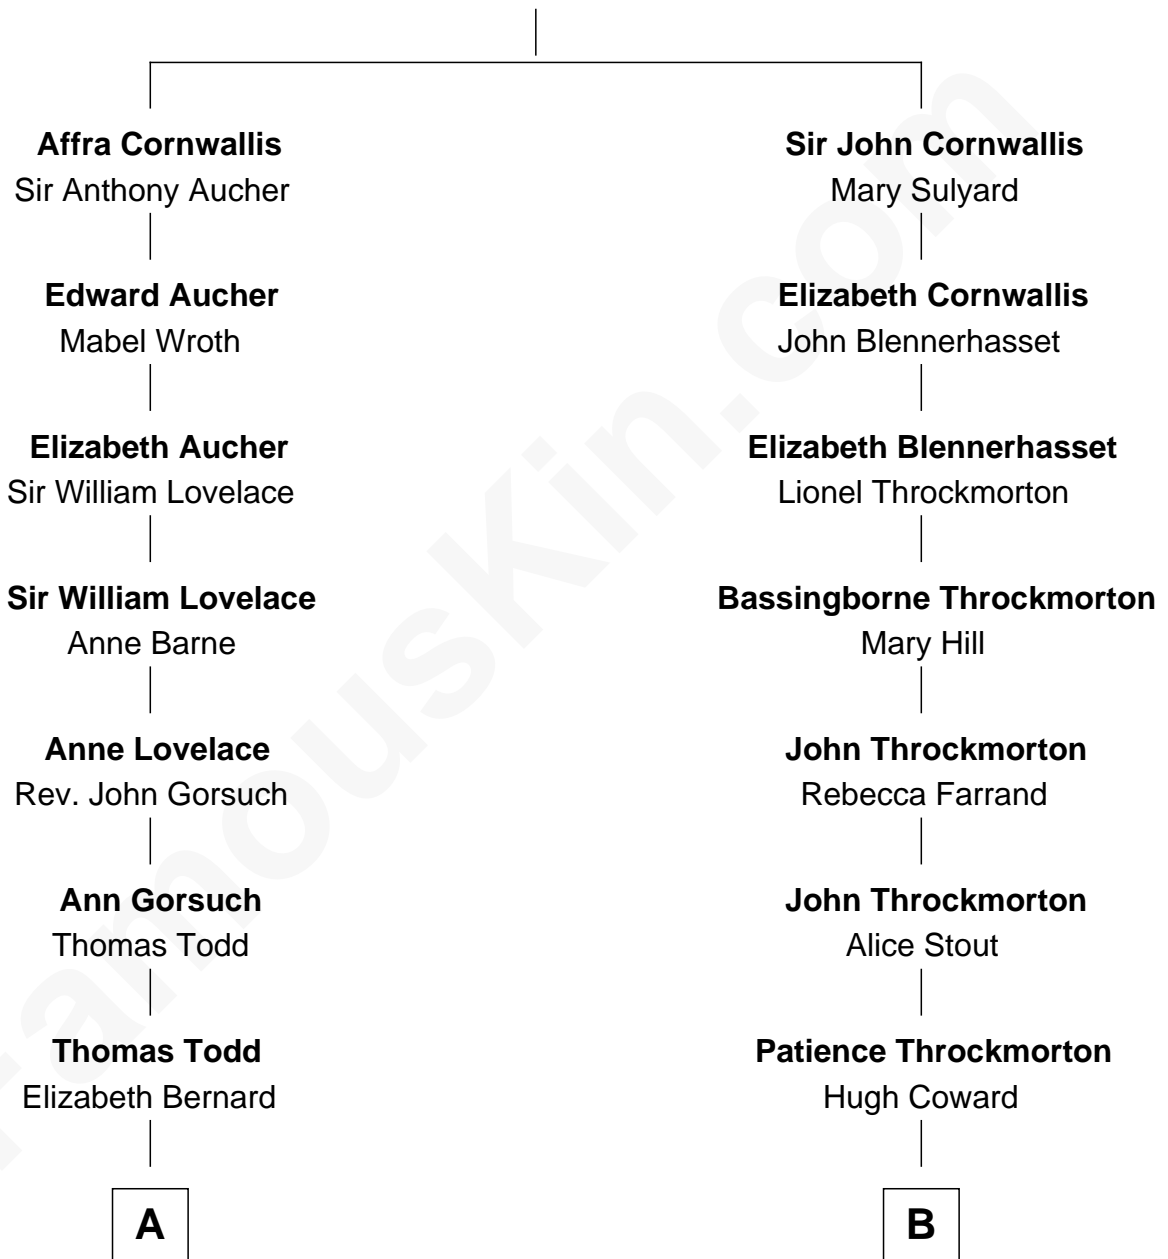

FamousKin.com

Relationship Chart of

General Robert E. Lee

Confederate Army - U.S. Civil War

11th cousin of

General James Longstreet

Confederate Army - U.S. Civil War

Sir William Cornwallis

Elizabeth Stanford

A

Elizabeth Todd
Augustine Moore

Col. Bernard Moore
Anne Catherine Spotswood

Anne Butler Moore
Charles Carter

Anne Hill Carter
Maj. Gen. Henry Lee

General Robert E. Lee
Confederate Army - U.S. Civil War

B

Rev. John Coward
Alice Britton

Deliverance Coward
James FitzRandolph

Hannah FitzRandolph
William Longstreet

James Longstreet
Mary Anna Dent

General James Longstreet
Confederate Army - U.S. Civil War