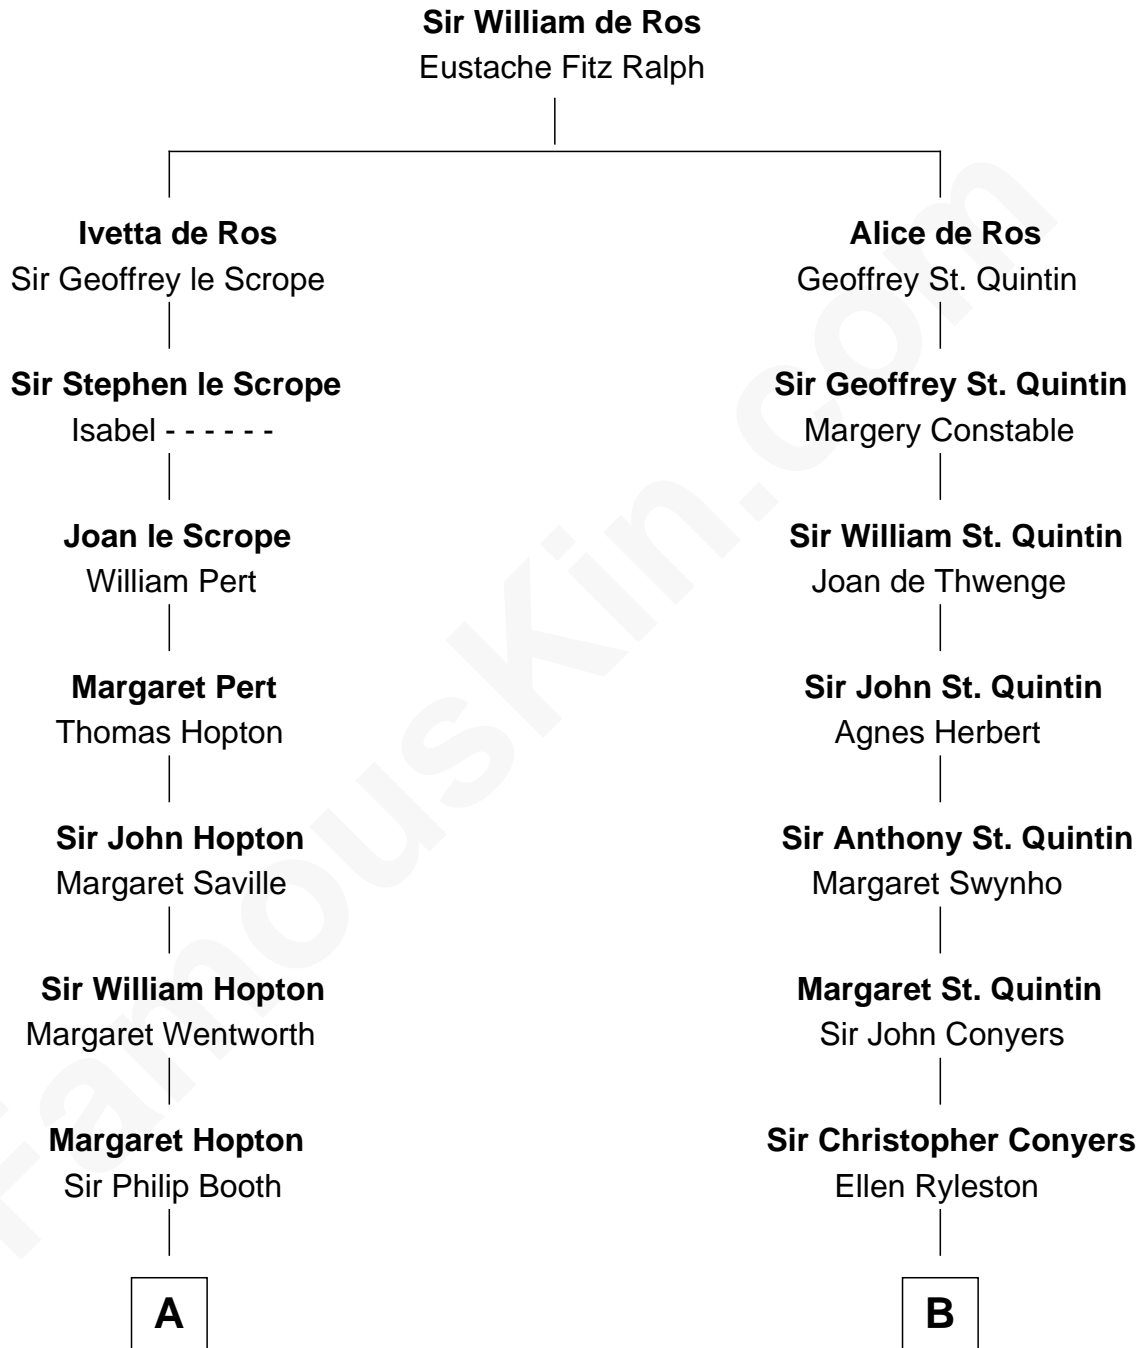

## Relationship Chart of

**General Robert E. Lee**

*Confederate Army - U.S. Civil War*

18th cousin of

**General James Longstreet**

*Confederate Army - U.S. Civil War*

**C**

**Maj. Gen. Henry Lee**

Anne Hill Carter

**General Robert E. Lee**

*Confederate Army - U.S. Civil War*

**D**

**James Longstreet**

Mary Anna Dent

**General James Longstreet**

*Confederate Army - U.S. Civil War*