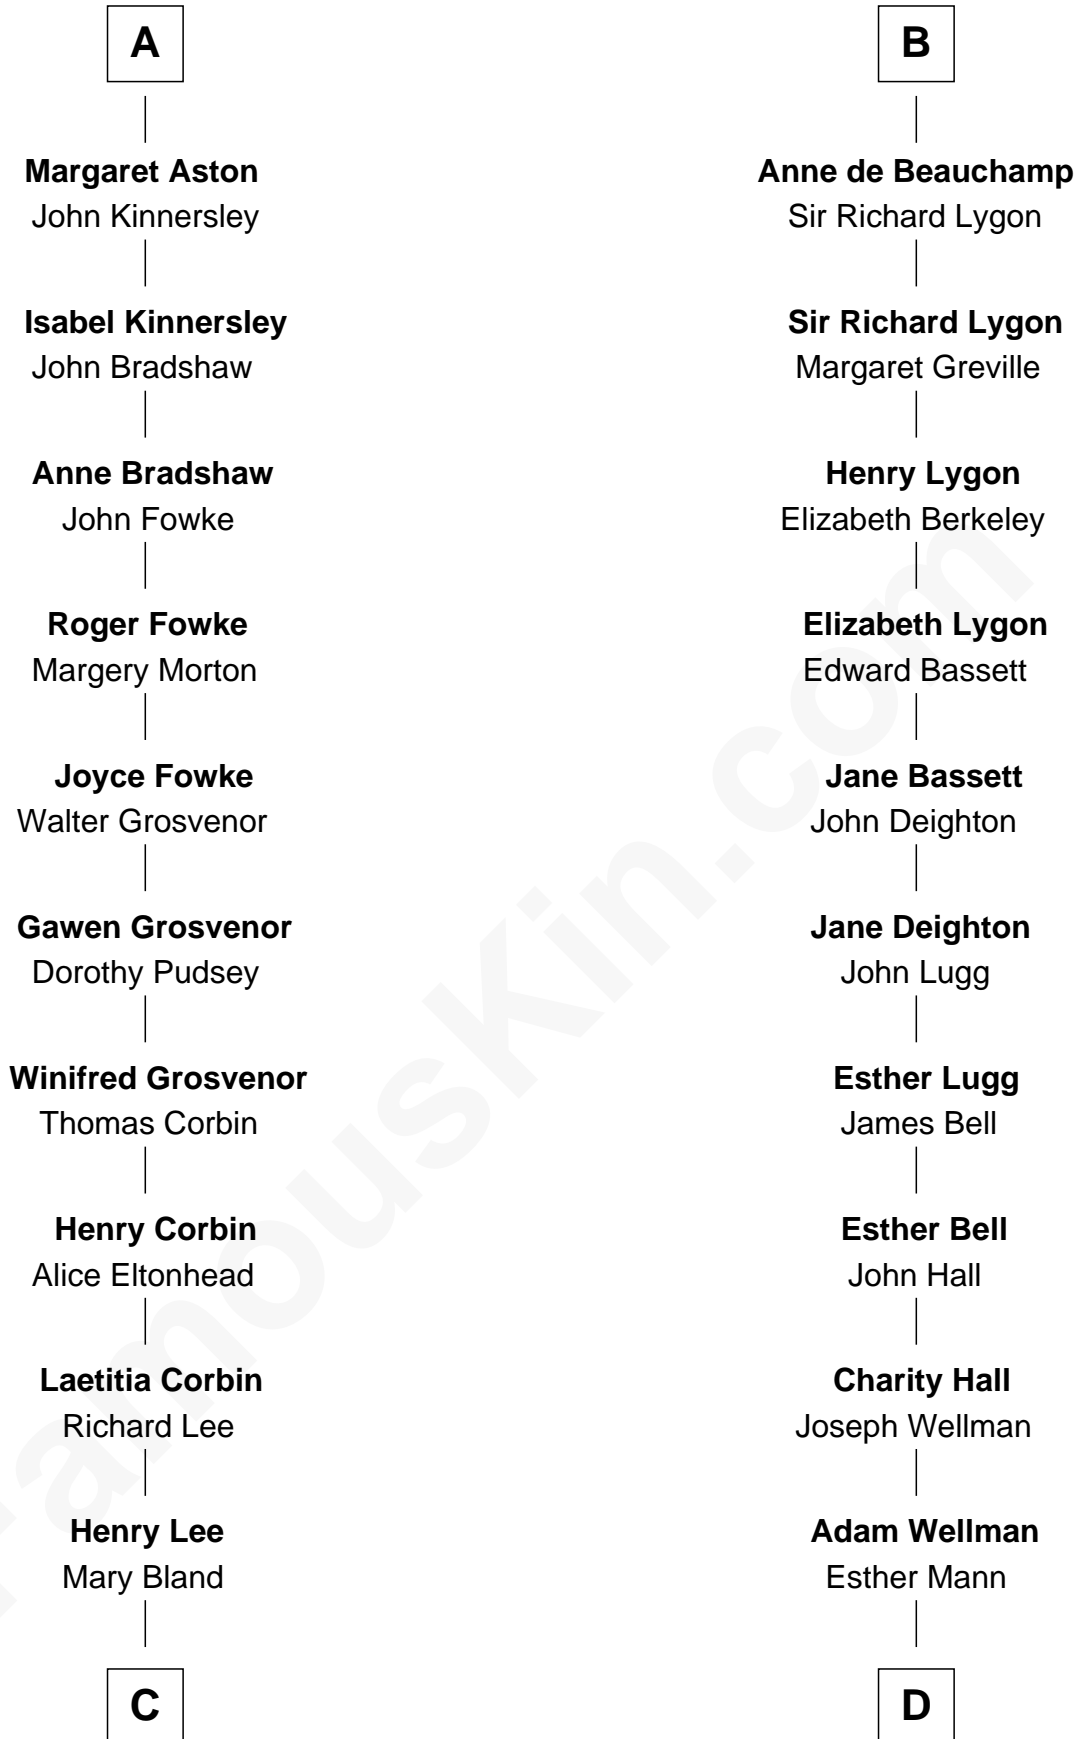

FamousKin.com Relationship Chart of

General Robert E. Lee

Confederate Army - U.S. Civil War

19th cousin 1 time removed of

Jack London

Author of "The Call of the Wild"

C

Col. Henry Lee

Lucy Grymes

Maj. Gen. Henry Lee

Anne Hill Carter

General Robert E. Lee

Confederate Army - U.S. Civil War

D

Joel Wellman

Betsey Baker