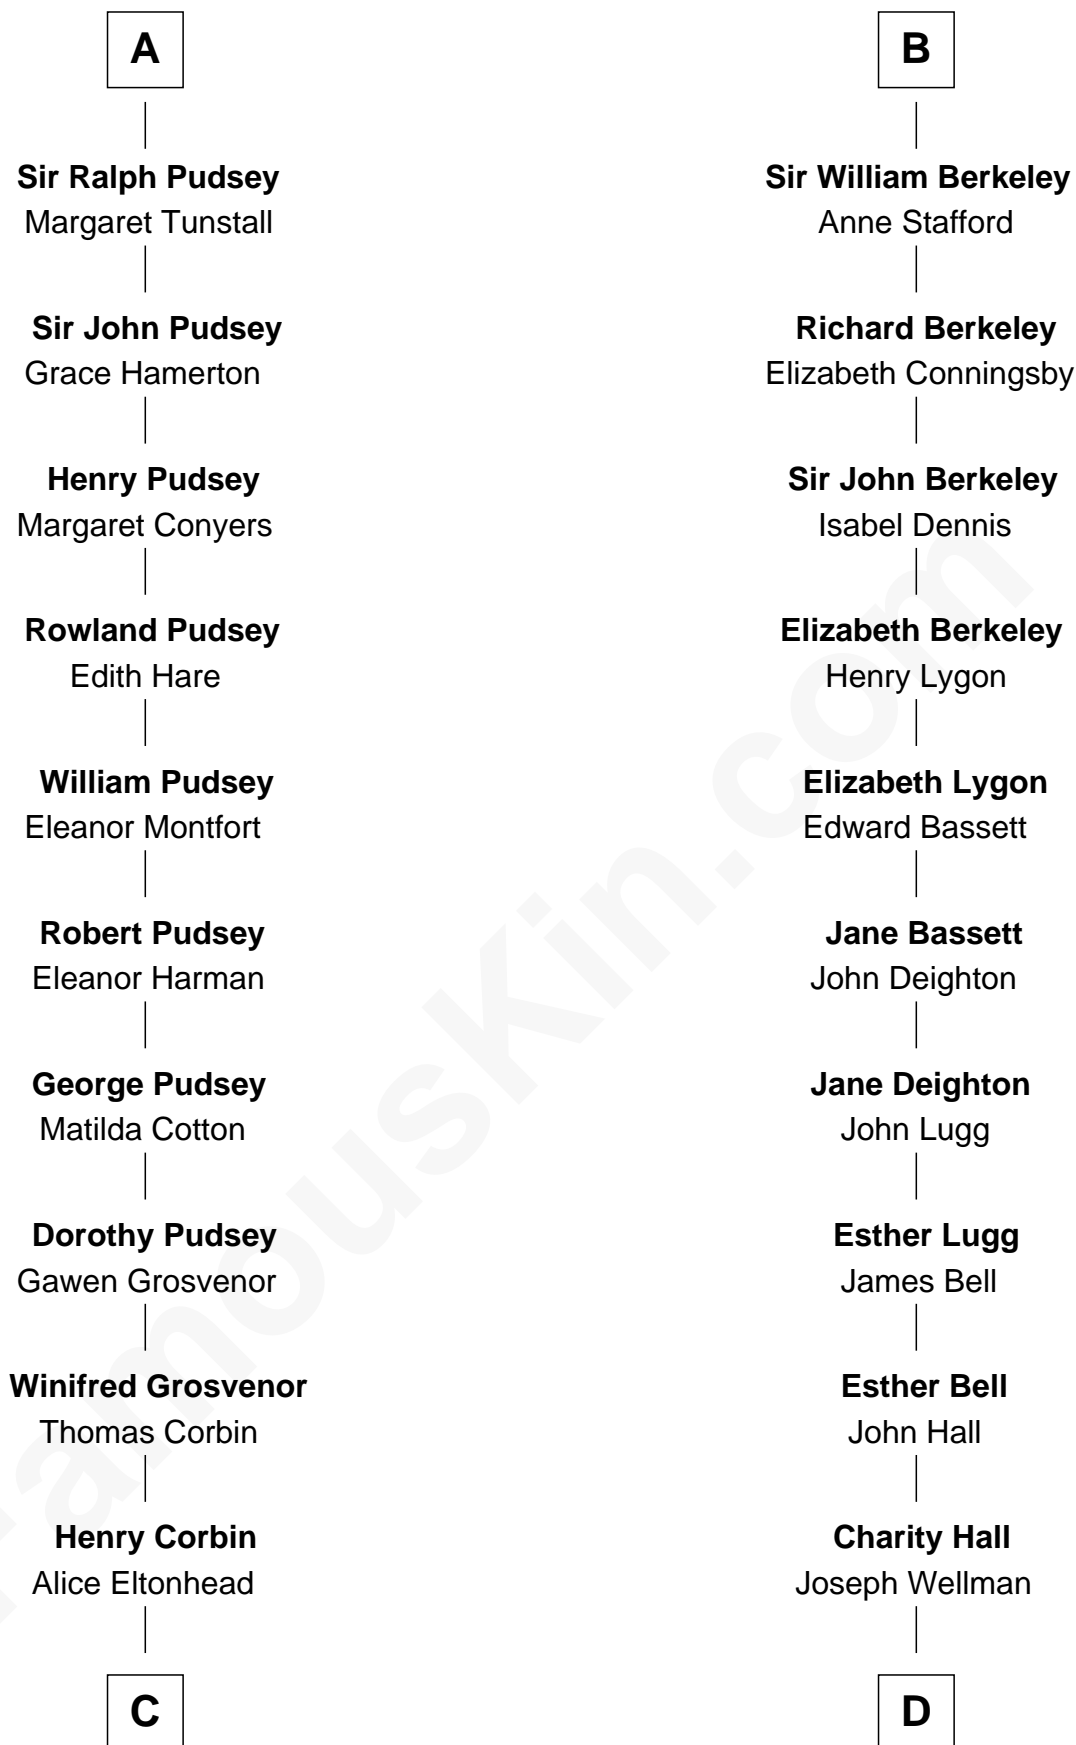

## Relationship Chart of

**General Robert E. Lee**

*Confederate Army - U.S. Civil War*

21st cousin of

**Jack London**

*Author of "The Call of the Wild"*

**C**

**Laetitia Corbin**

Richard Lee

**Henry Lee**

Mary Bland

**Col. Henry Lee**

Lucy Grymes

**Maj. Gen. Henry Lee**

Anne Hill Carter

**General Robert E. Lee**