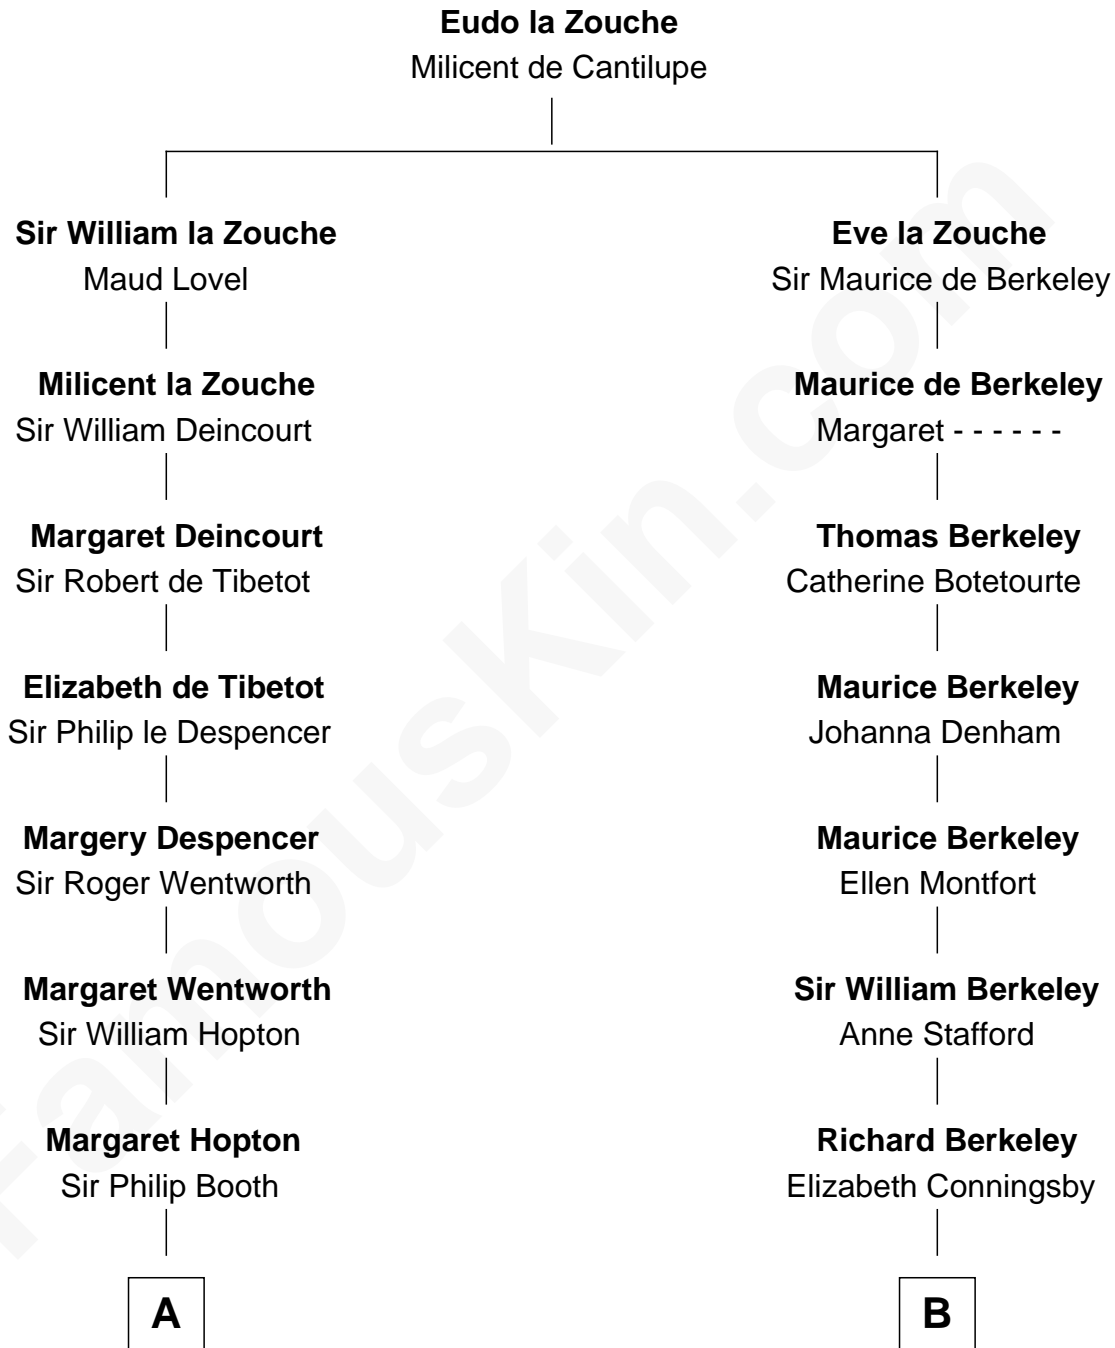

FamousKin.com Relationship Chart of

General Robert E. Lee

Confederate Army - U.S. Civil War

18th cousin 1 time removed of

Jack London

Author of "The Call of the Wild"

C

Maj. Gen. Henry Lee

Anne Hill Carter

General Robert E. Lee

Confederate Army - U.S. Civil War

D

Marshall Daniel Wellman

Eleanor Garrett Jones

Flora Wellman

William Henry Chaney