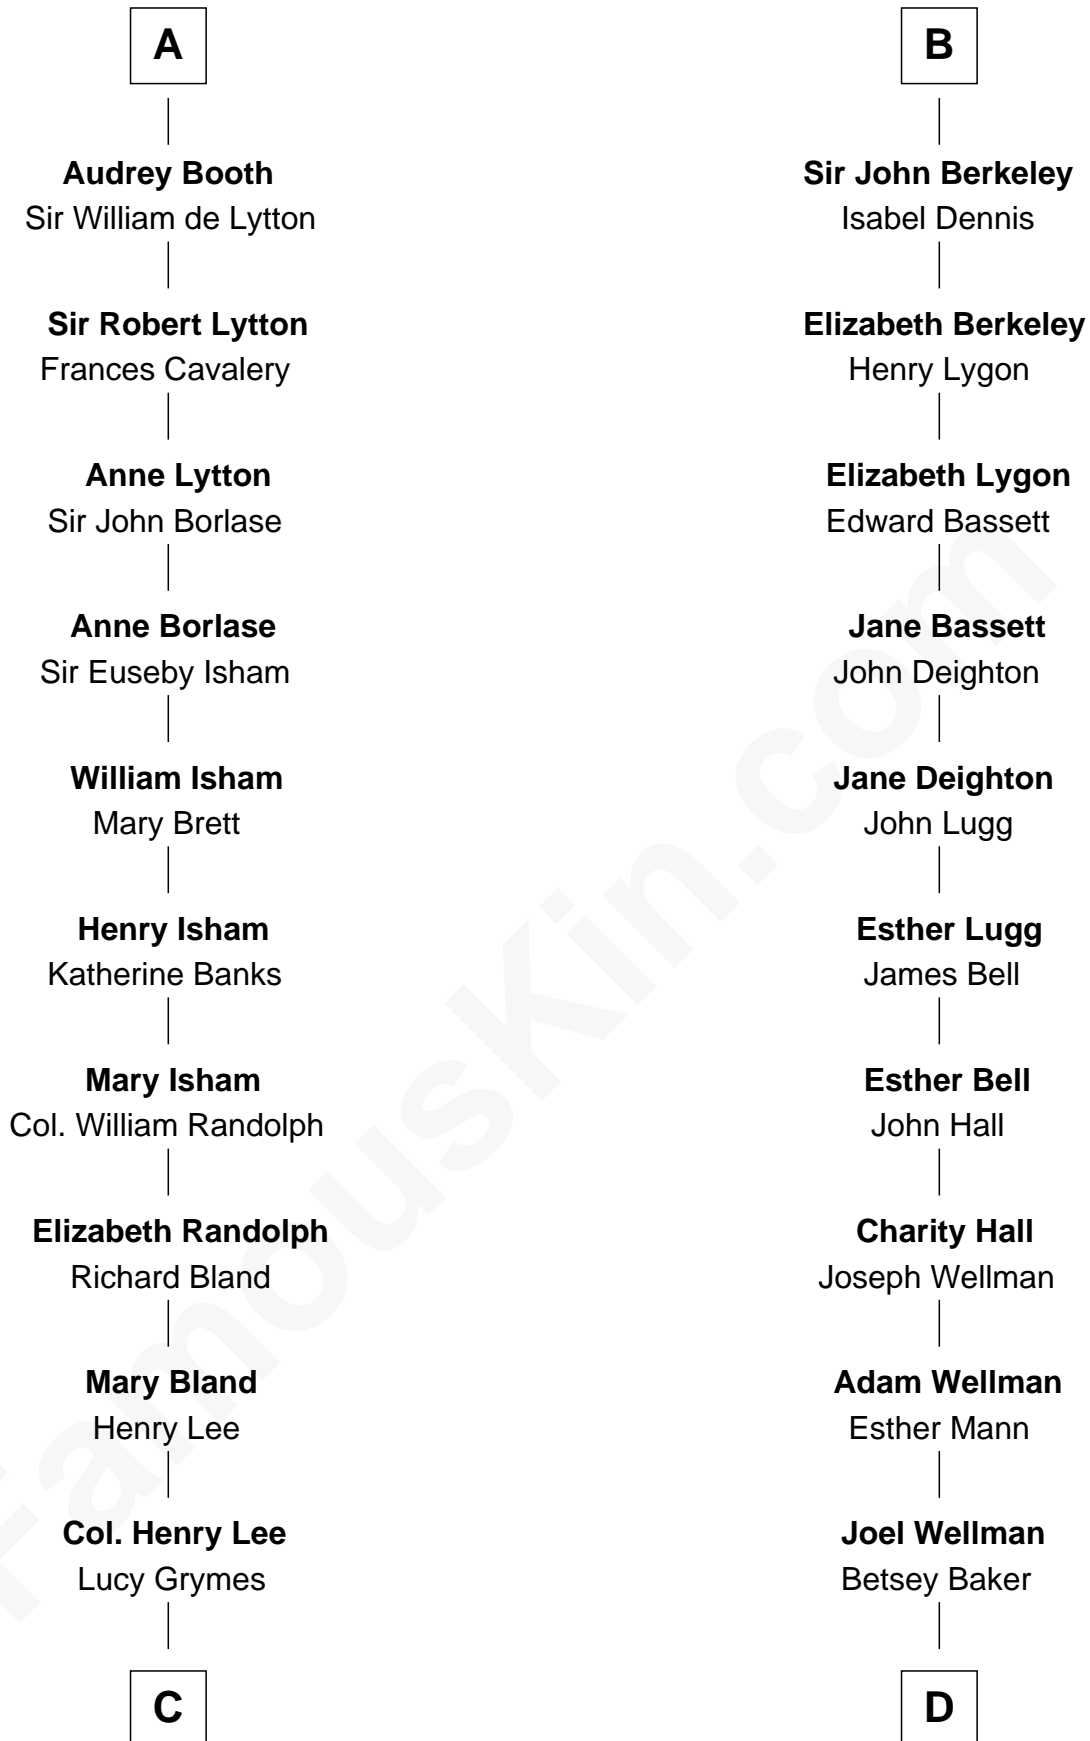

FamousKin.com Relationship Chart of

General Robert E. Lee

Confederate Army - U.S. Civil War

18th cousin 1 time removed of

Jack London

Author of "The Call of the Wild"

C

Maj. Gen. Henry Lee

Anne Hill Carter

General Robert E. Lee

Confederate Army - U.S. Civil War

D

Marshall Daniel Wellman

Eleanor Garrett Jones

Flora Wellman

William Henry Chaney