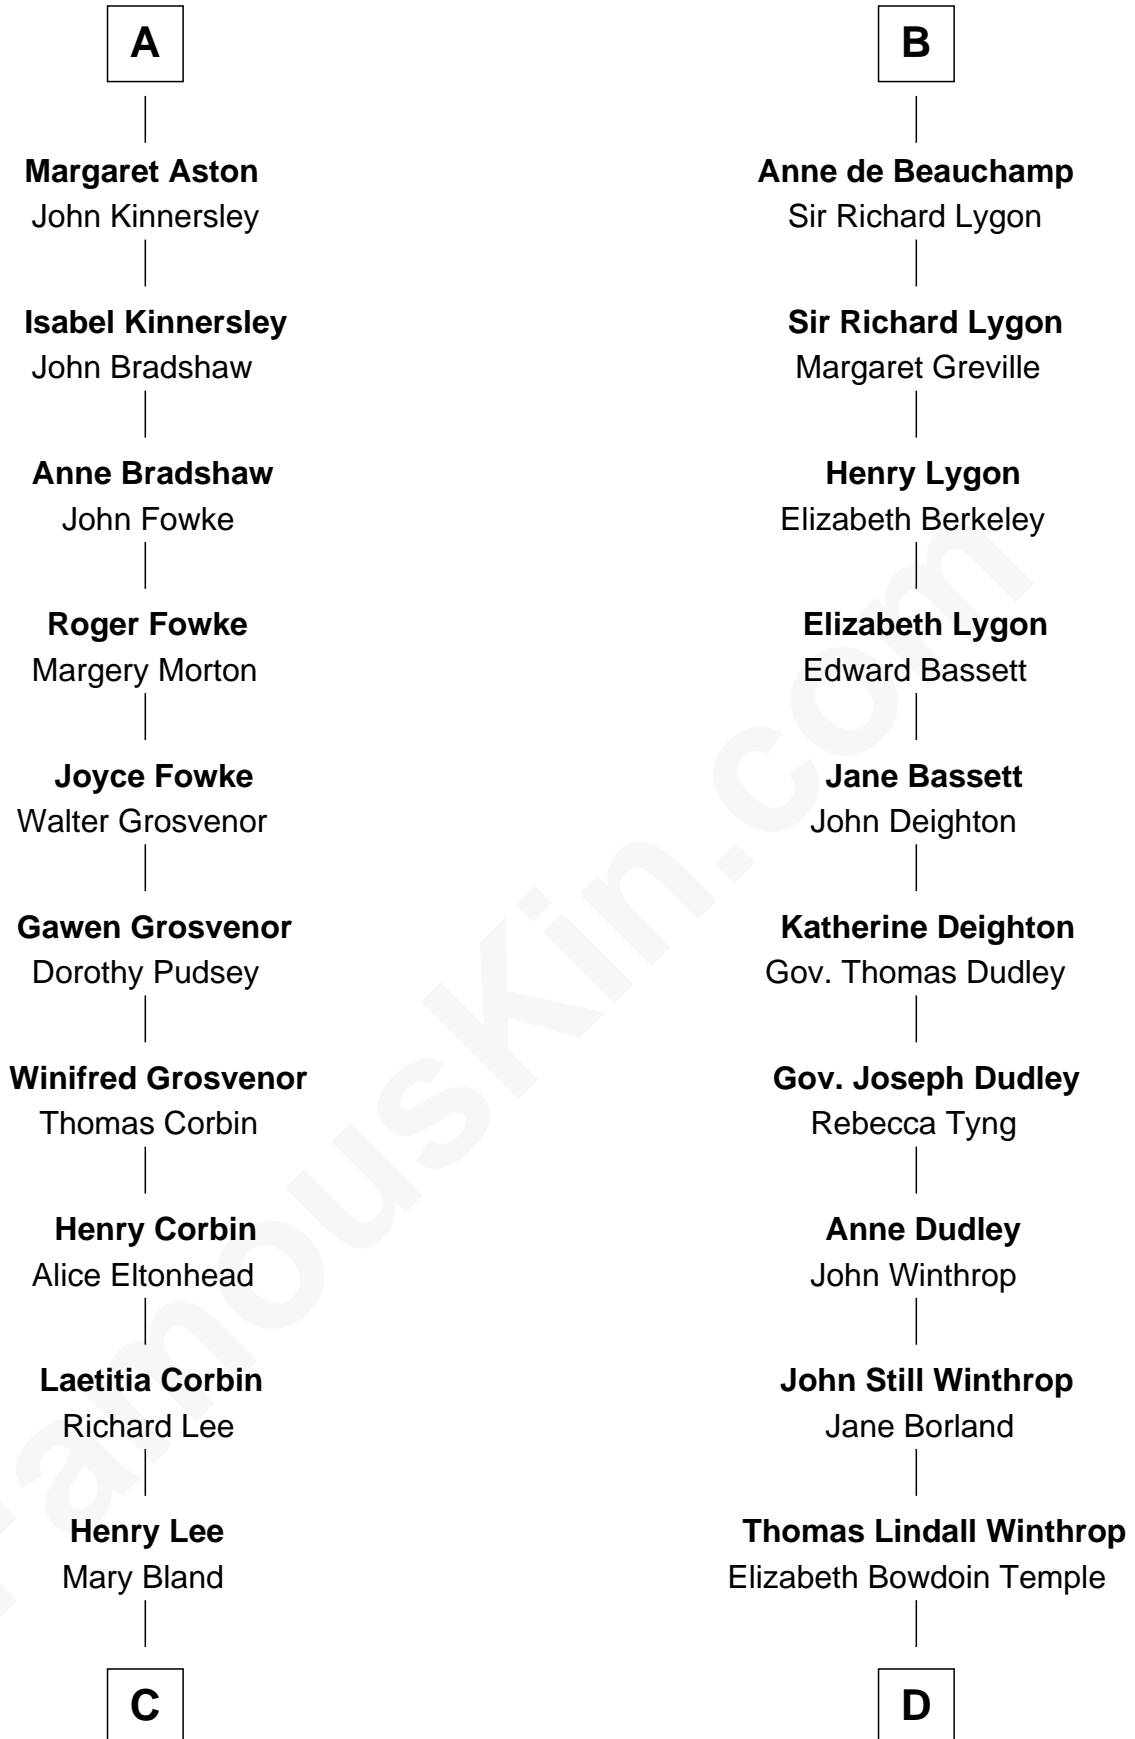

FamousKin.com Relationship Chart of

General Robert E. Lee

Confederate Army - U.S. Civil War

19th cousin 2 times removed of

John Kerry

68th U.S. Secretary of State

C

Col. Henry Lee

Lucy Grymes

Maj. Gen. Henry Lee

Anne Hill Carter

General Robert E. Lee

Confederate Army - U.S. Civil War

D

Robert Charles Winthrop

Elizabeth Cabot Blanchard

Robert Charles Winthrop

Elizabeth Mason

Margaret Tyndal Winthrop

James Grant Forbes

Rosemary Isabel Forbes

Richard John Kerry

John Kerry

68th U.S. Secretary of State