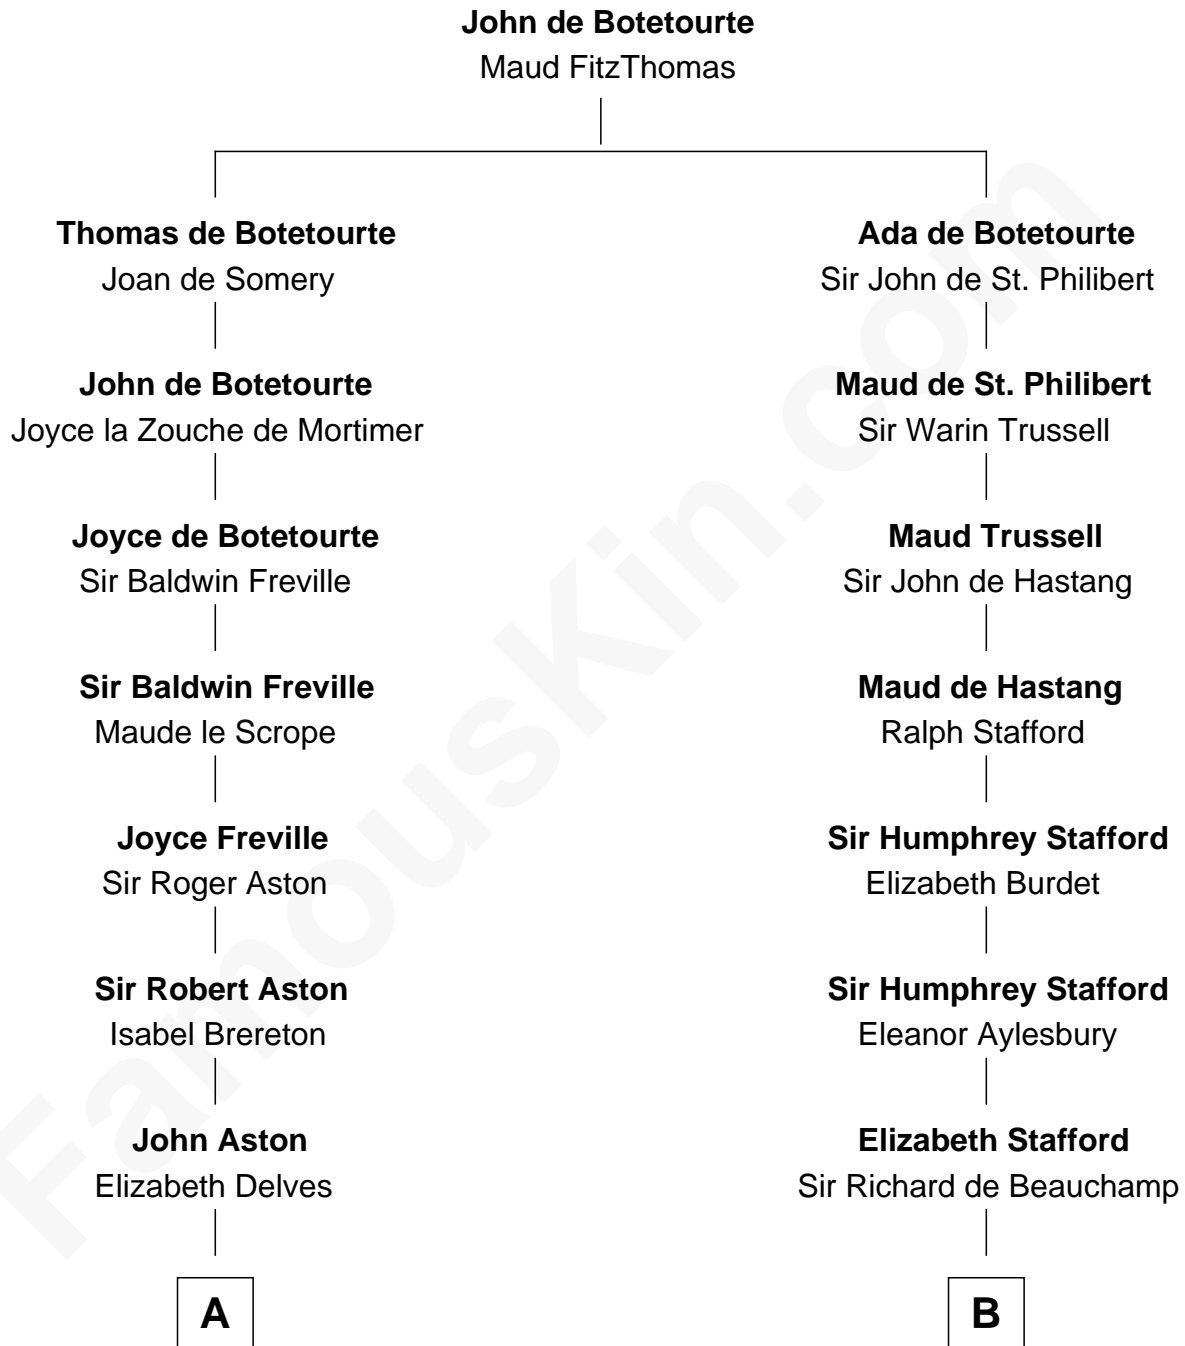

FamousKin.com Relationship Chart of

General Robert E. Lee

Confederate Army - U.S. Civil War

19th cousin 2 times removed of

John Kerry

68th U.S. Secretary of State

C

Col. Henry Lee

Lucy Grymes

Maj. Gen. Henry Lee

Anne Hill Carter

General Robert E. Lee

Confederate Army - U.S. Civil War

D

Robert Charles Winthrop

Elizabeth Cabot Blanchard

Robert Charles Winthrop

Elizabeth Mason

Margaret Tyndal Winthrop

James Grant Forbes

Rosemary Isabel Forbes

Richard John Kerry

John Kerry

68th U.S. Secretary of State