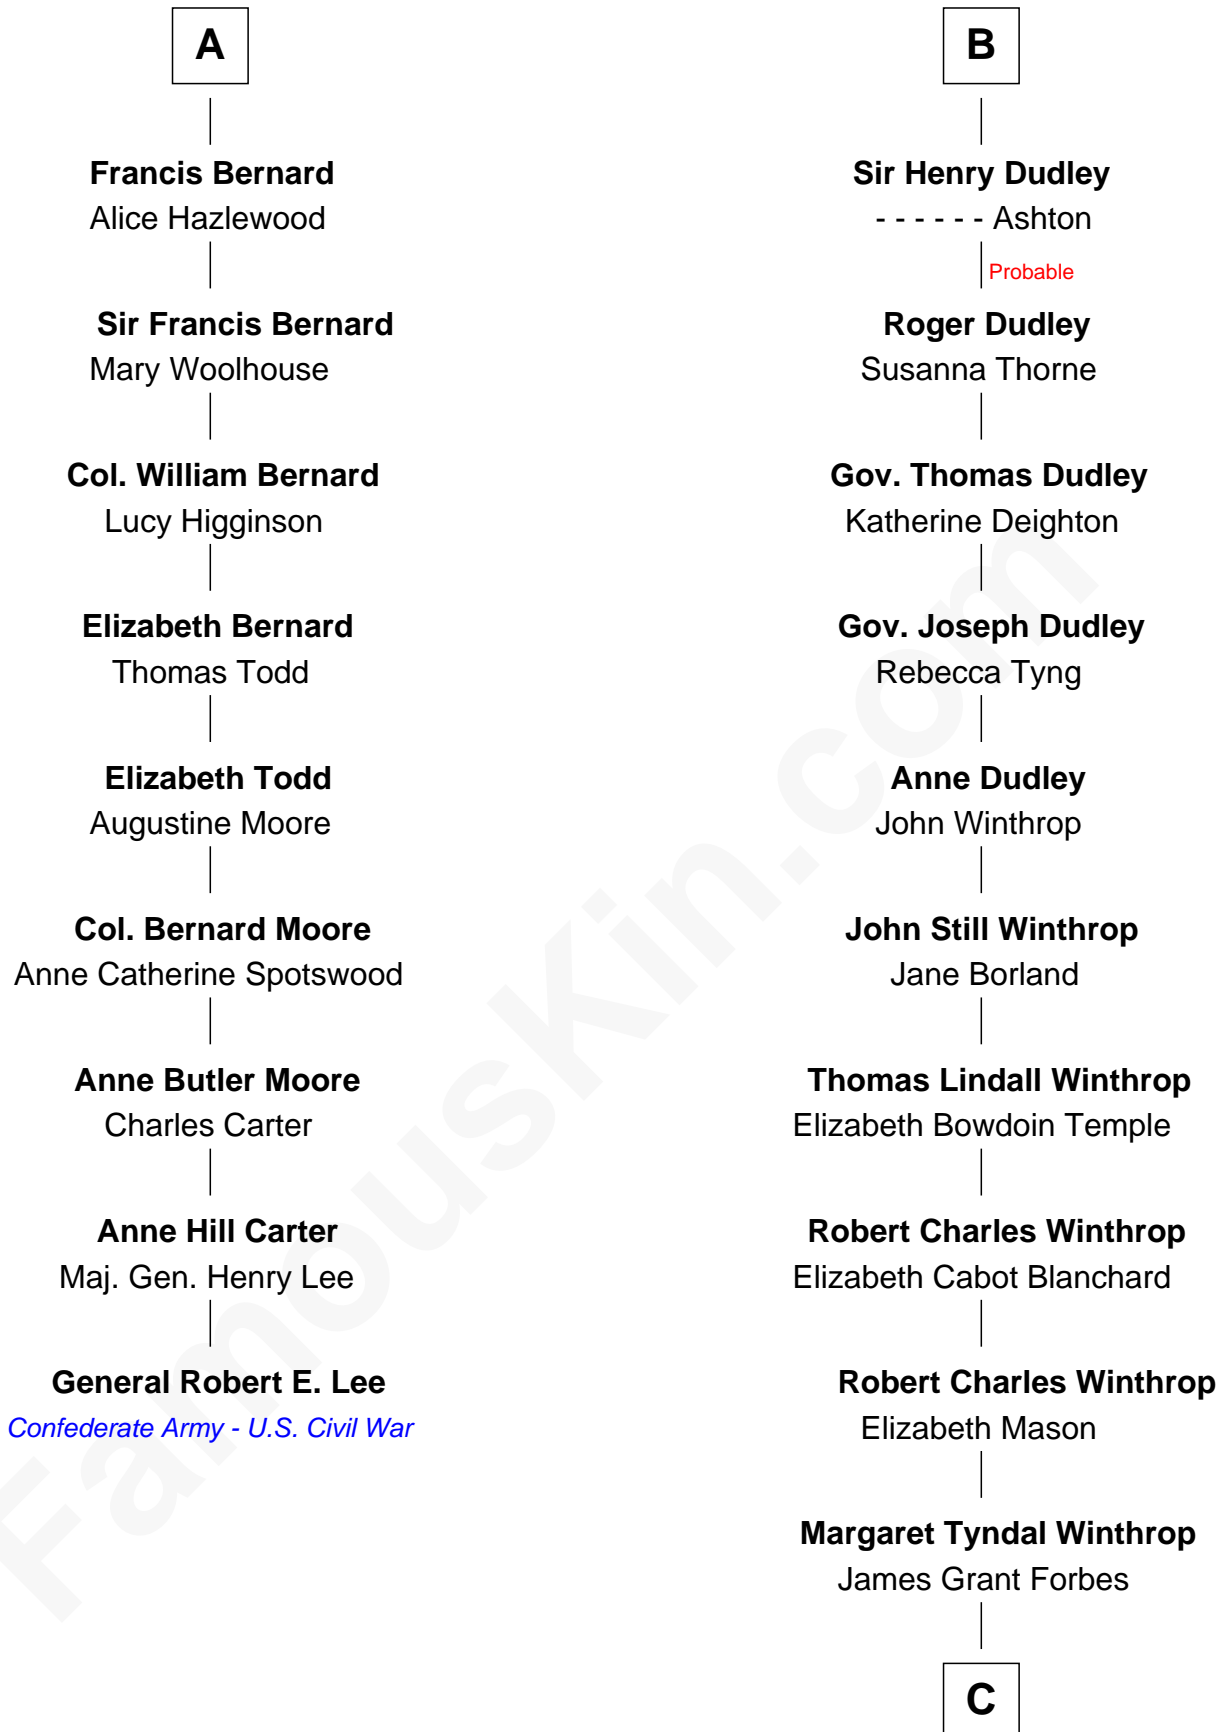

FamousKin.com Relationship Chart of

General Robert E. Lee

Confederate Army - U.S. Civil War

15th cousin 3 times removed of

John Kerry

68th U.S. Secretary of State

Sir William de Ros
Margery de Badlesmere

C

—
Rosemary Isabel Forbes

Richard John Kerry

—
John Kerry

68th U.S. Secretary of State

FamousKin.com