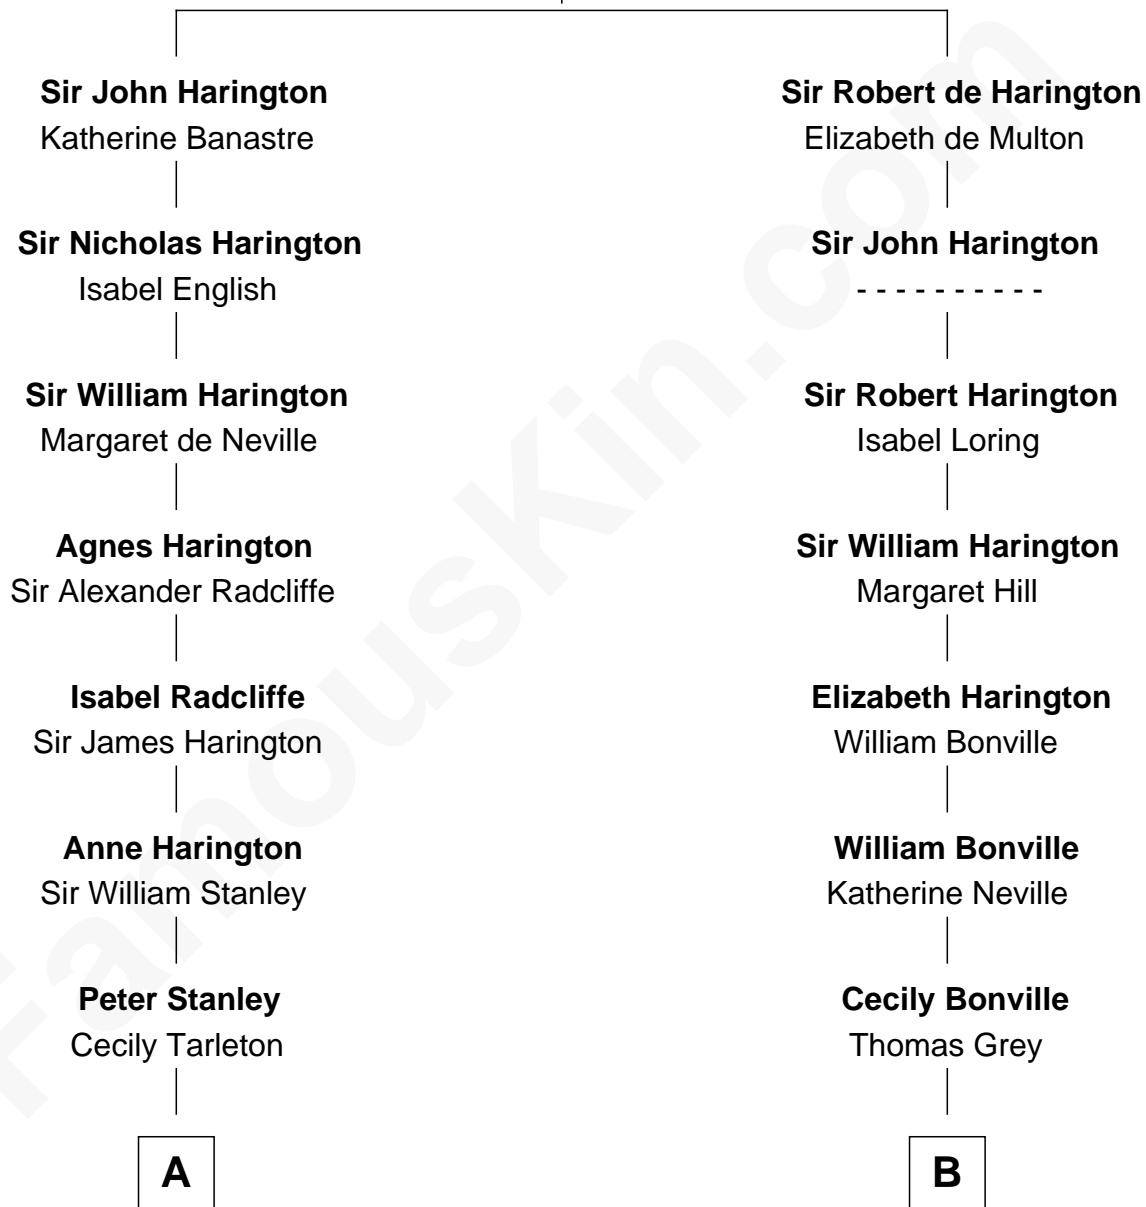

# FamousKin.com Relationship Chart of

**General Robert E. Lee**

*Confederate Army - U.S. Civil War*

14th cousin 5 times removed of

**John Kerry**

*68th U.S. Secretary of State*

**Sir John de Harington**

Joan - - - - -

**C**

—  
**Margaret Tyndal Winthrop**

James Grant Forbes

—  
**Rosemary Isabel Forbes**

Richard John Kerry

—  
**John Kerry**

*68th U.S. Secretary of State*

FamousKin.com