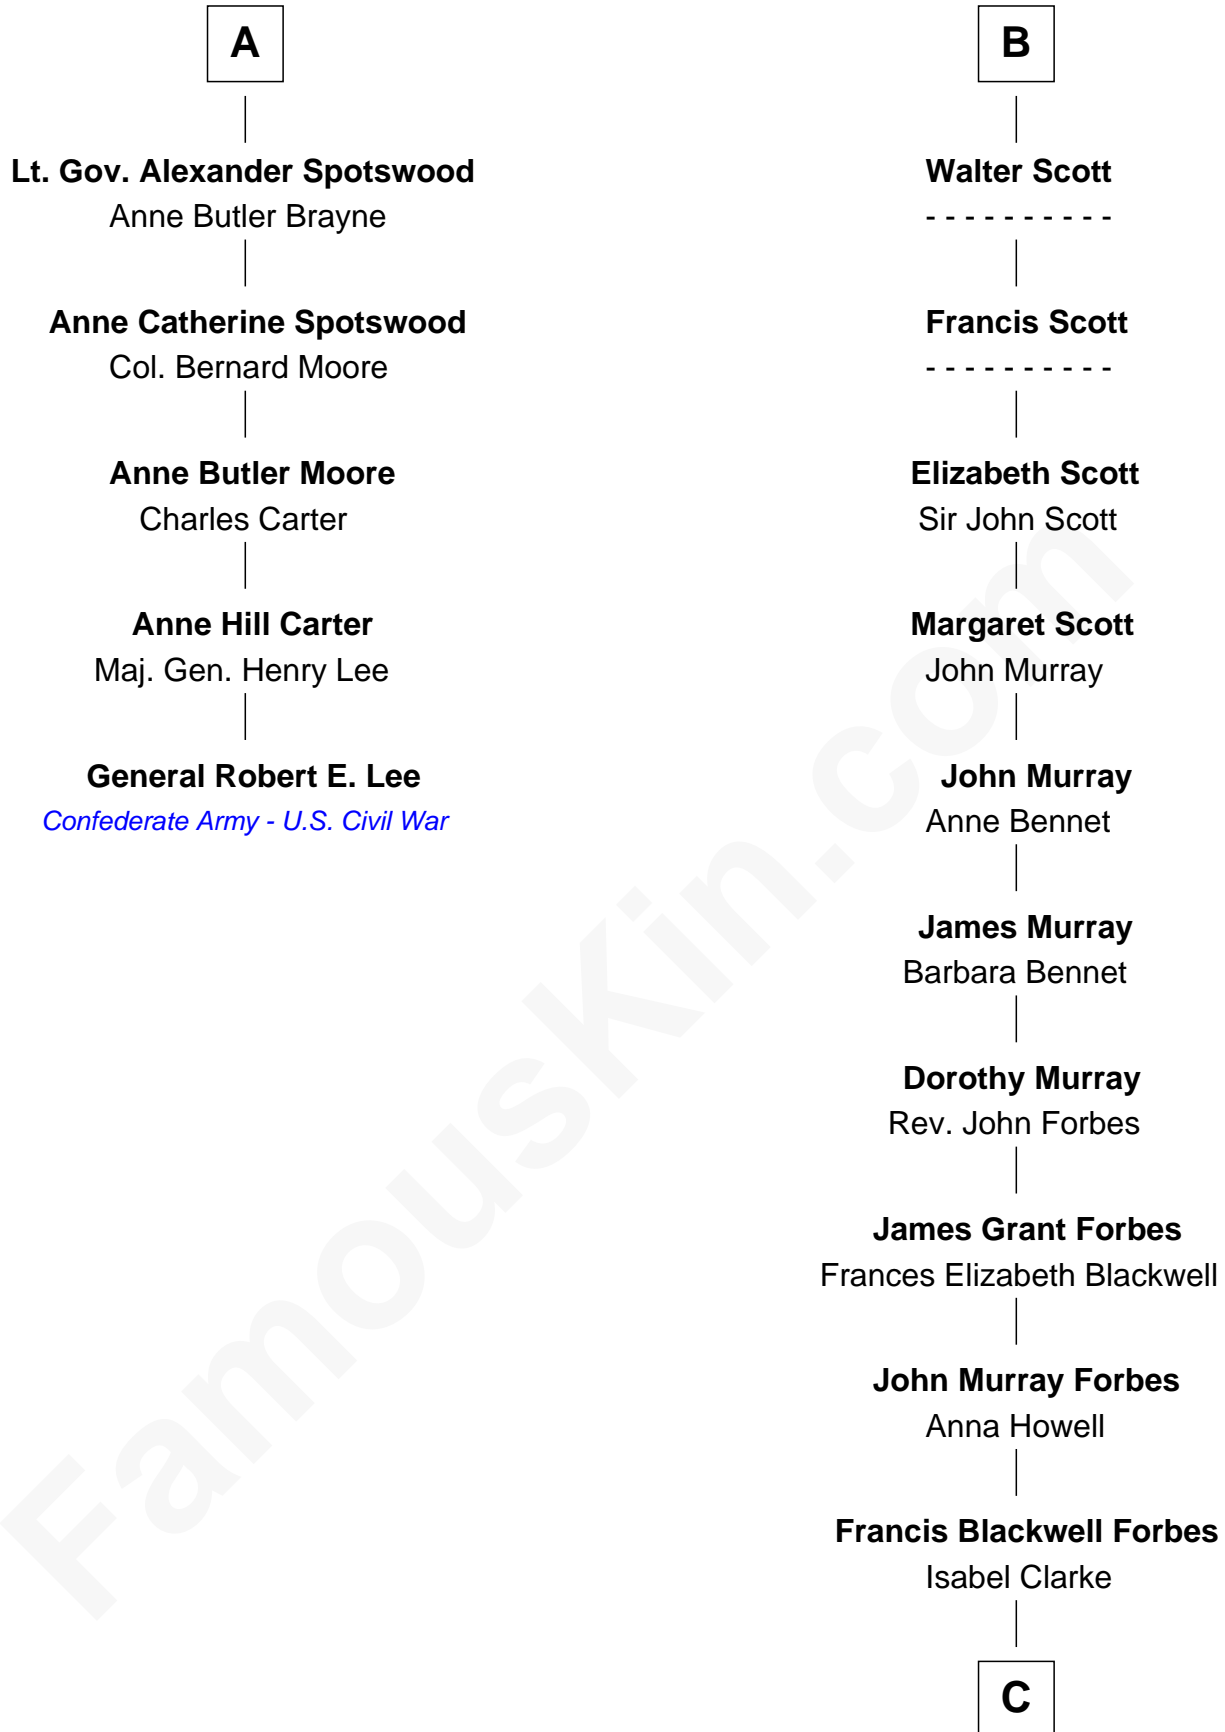

FamousKin.com Relationship Chart of

General Robert E. Lee

Confederate Army - U.S. Civil War

11th cousin 8 times removed of

John Kerry

68th U.S. Secretary of State

C

James Grant Forbes
Margaret Tyndal Winthrop

Rosemary Isabel Forbes
Richard John Kerry

John Kerry
68th U.S. Secretary of State

FamousKin.com