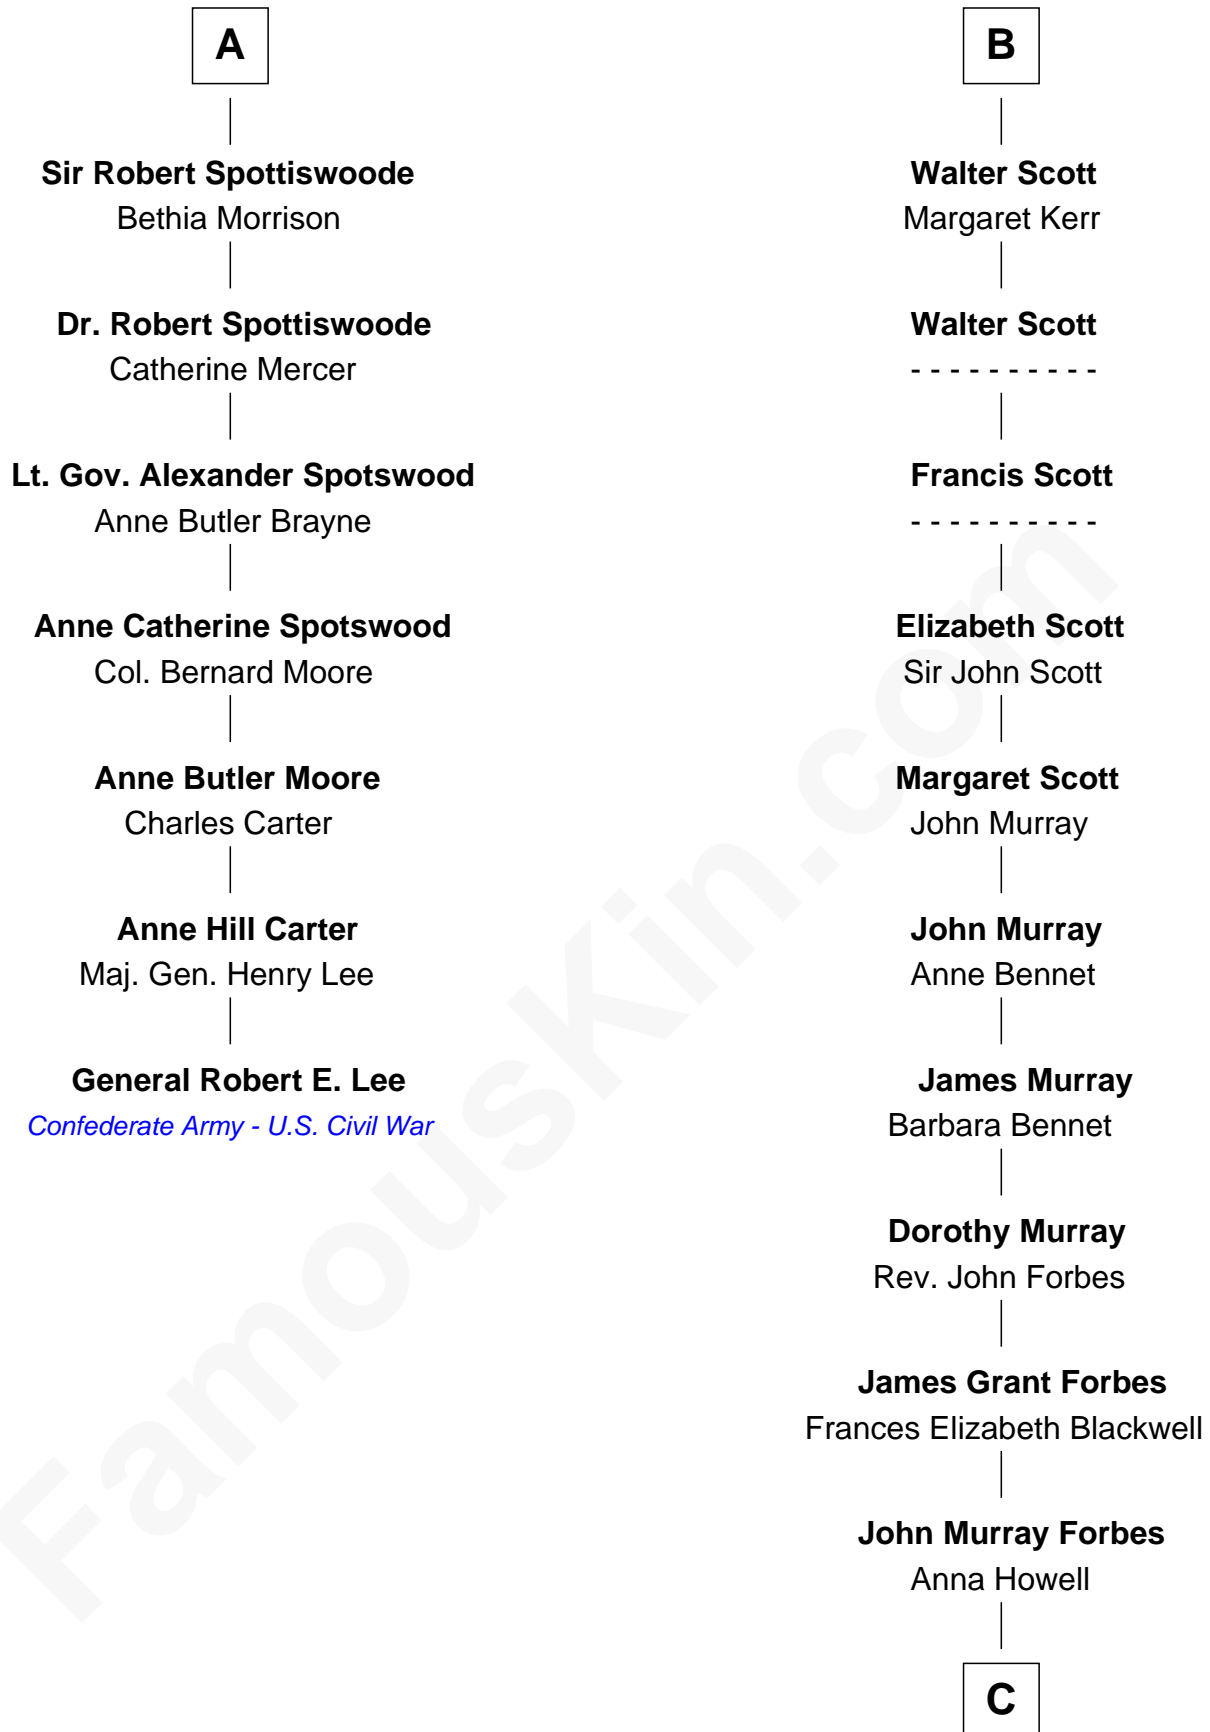

FamousKin.com Relationship Chart of

General Robert E. Lee

Confederate Army - U.S. Civil War

13th cousin 7 times removed of

John Kerry

68th U.S. Secretary of State

Robert III, King of Scotland

Anabella Drummond

C

|
Francis Blackwell Forbes

Isabel Clarke

|
James Grant Forbes

Margaret Tyndal Winthrop

|
Rosemary Isabel Forbes

Richard John Kerry

|
John Kerry

68th U.S. Secretary of State

FamousKin.com