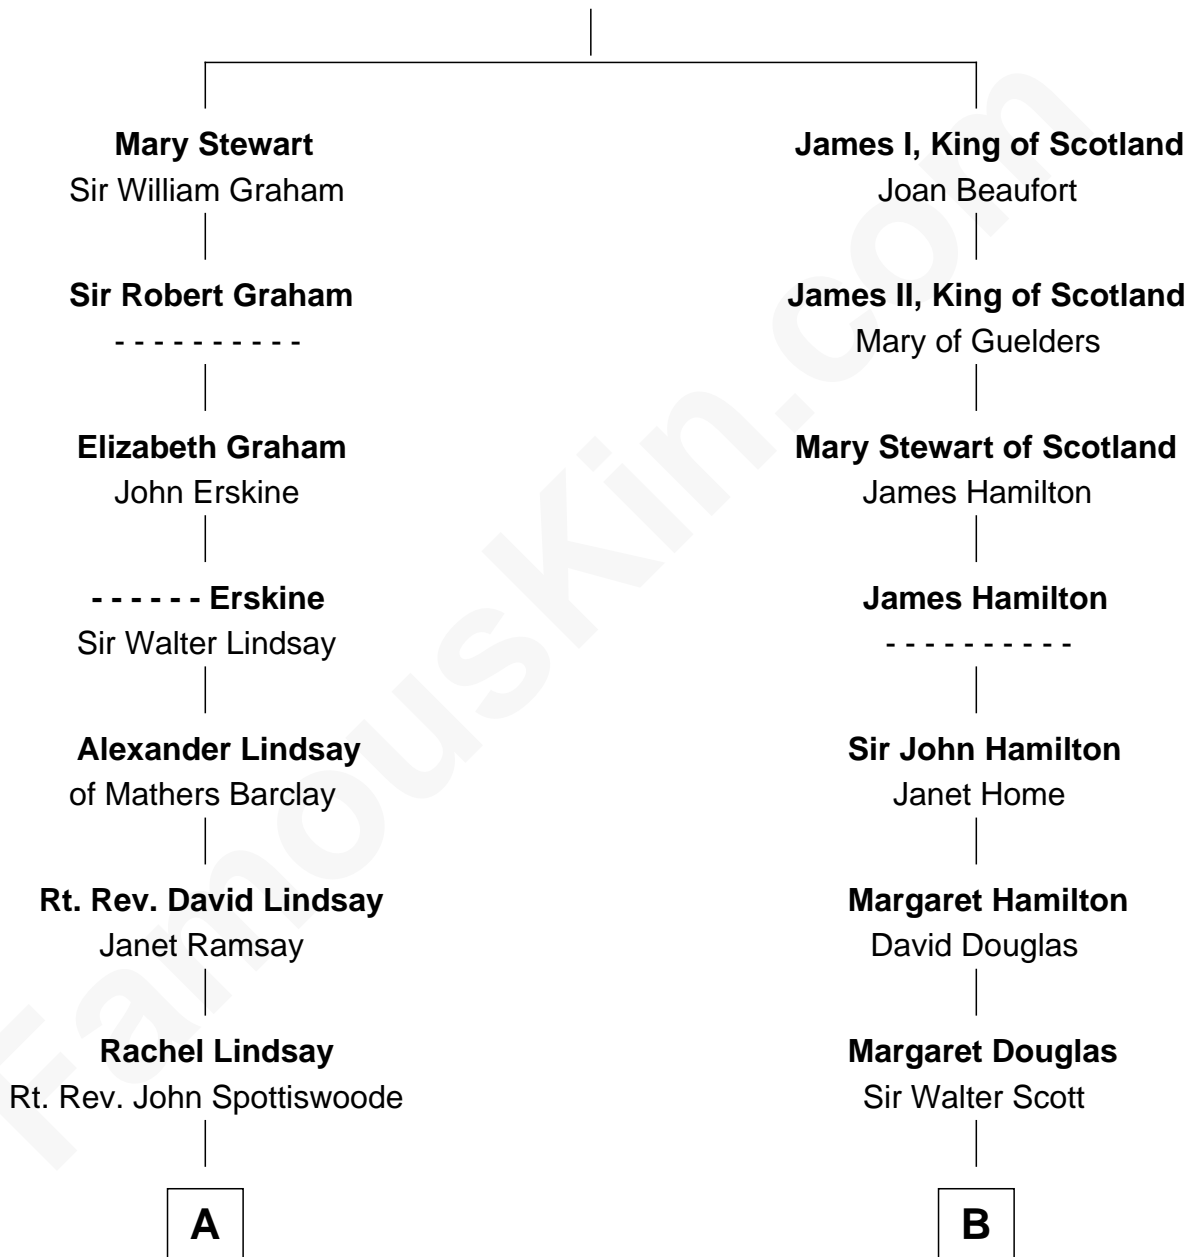

FamousKin.com Relationship Chart of

General Robert E. Lee

Confederate Army - U.S. Civil War

13th cousin 7 times removed of

John Kerry

68th U.S. Secretary of State

Robert III, King of Scotland

Anabella Drummond

C

|
Francis Blackwell Forbes

Isabel Clarke

|
James Grant Forbes

Margaret Tyndal Winthrop

|
Rosemary Isabel Forbes

Richard John Kerry

|
John Kerry

68th U.S. Secretary of State

FamousKin.com