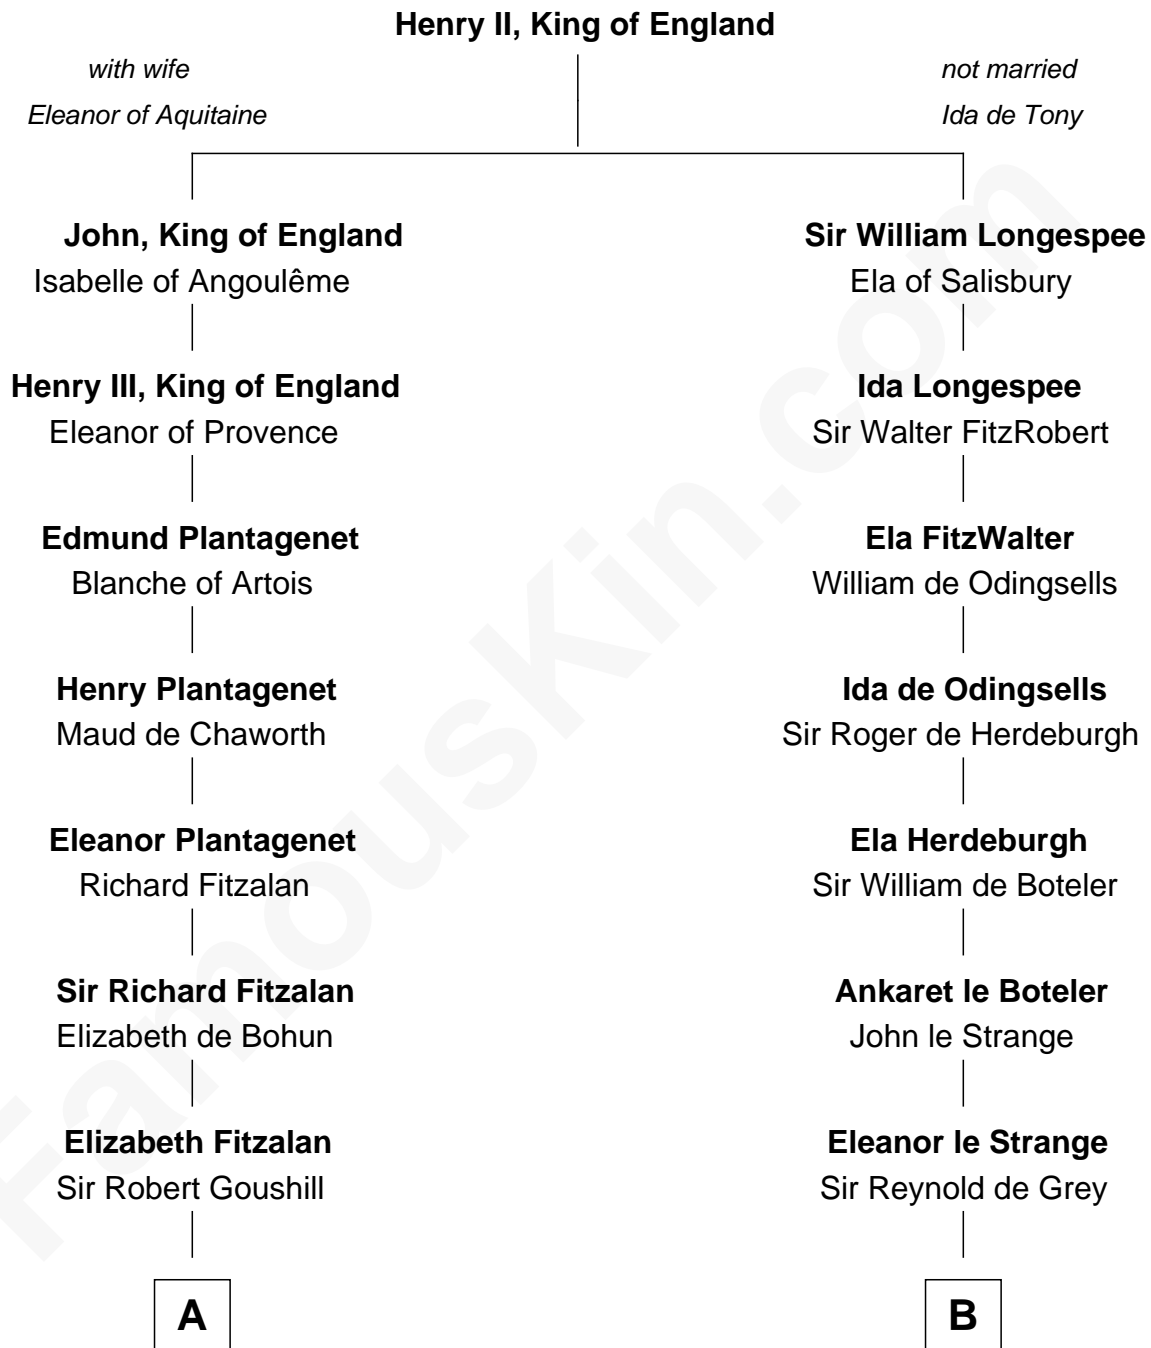

FamousKin.com Relationship Chart of

General Robert E. Lee

Confederate Army - U.S. Civil War

18th cousin 1 time removed of

James Bowdoin

2nd Governor of Massachusetts

C

Col. Henry Lee

Lucy Grymes

Maj. Gen. Henry Lee

Anne Hill Carter

General Robert E. Lee

Confederate Army - U.S. Civil War

D

Hannah Pordage

James Bowdoin