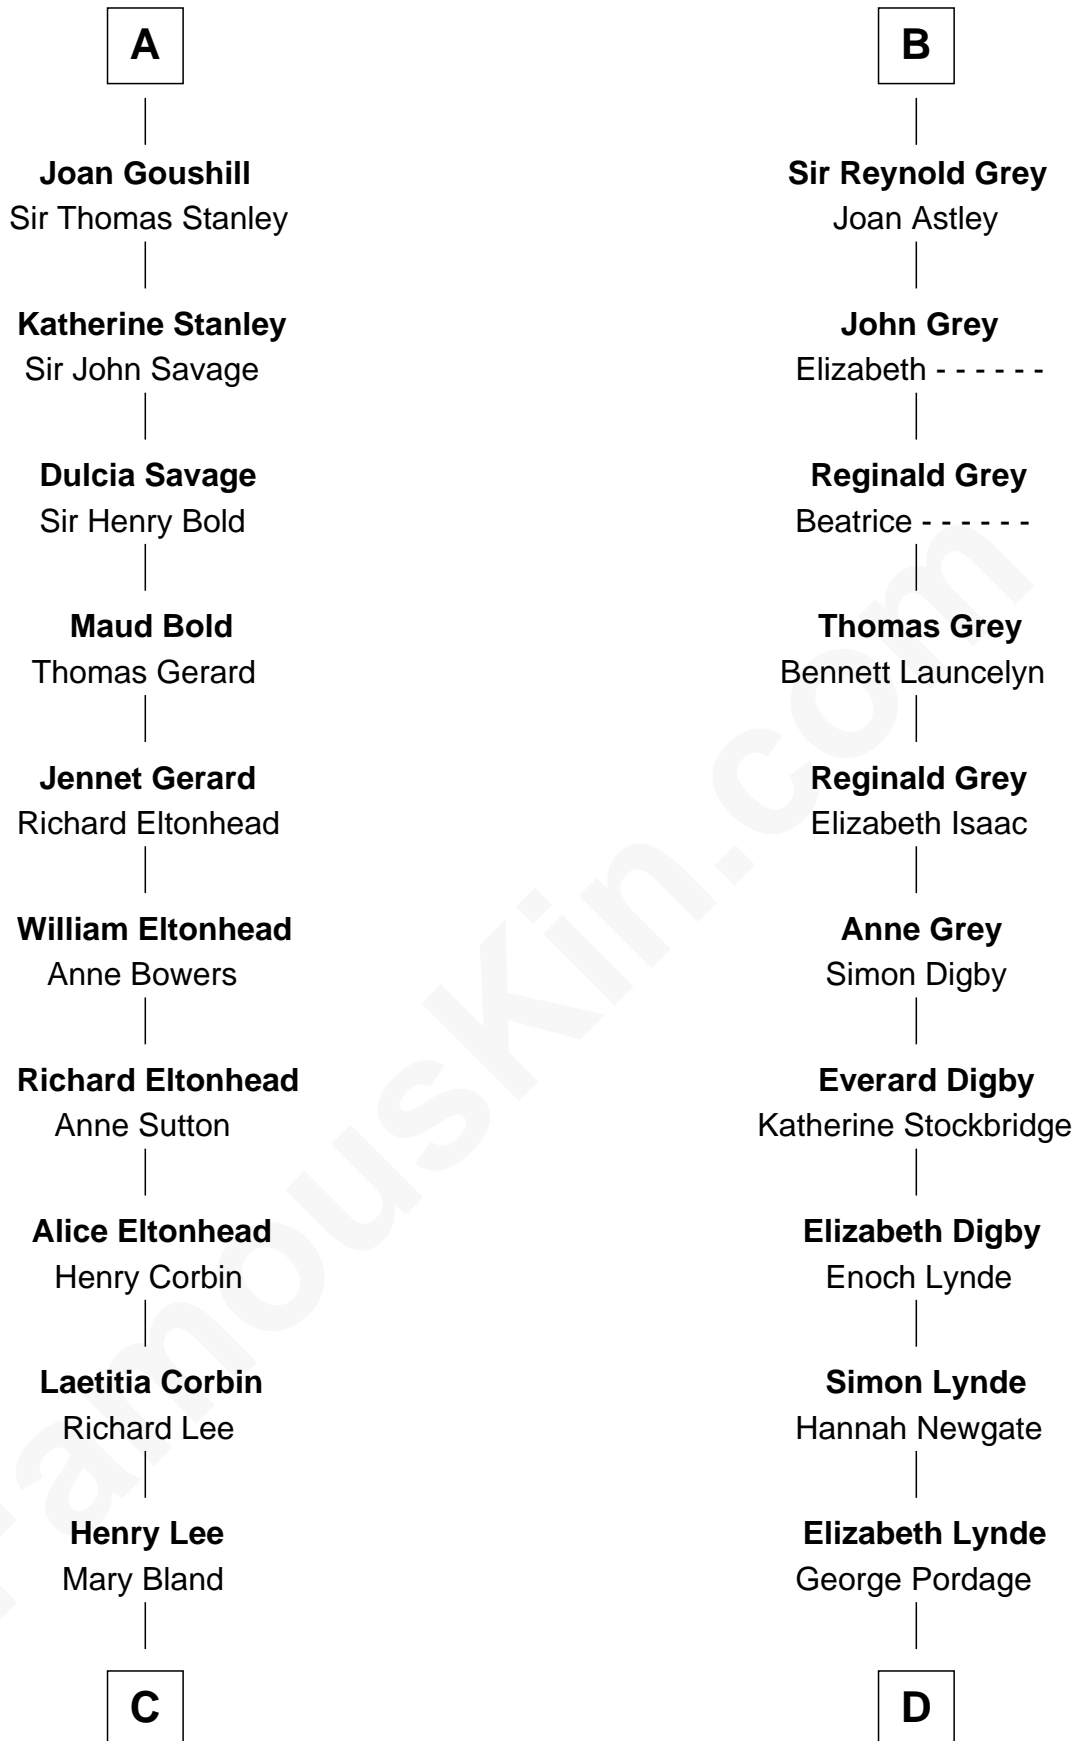

FamousKin.com Relationship Chart of

General Robert E. Lee

Confederate Army - U.S. Civil War

18th cousin 1 time removed of

James Bowdoin

2nd Governor of Massachusetts

C

Col. Henry Lee

Lucy Grymes

Maj. Gen. Henry Lee

Anne Hill Carter

General Robert E. Lee

Confederate Army - U.S. Civil War

D

Hannah Pordage

James Bowdoin