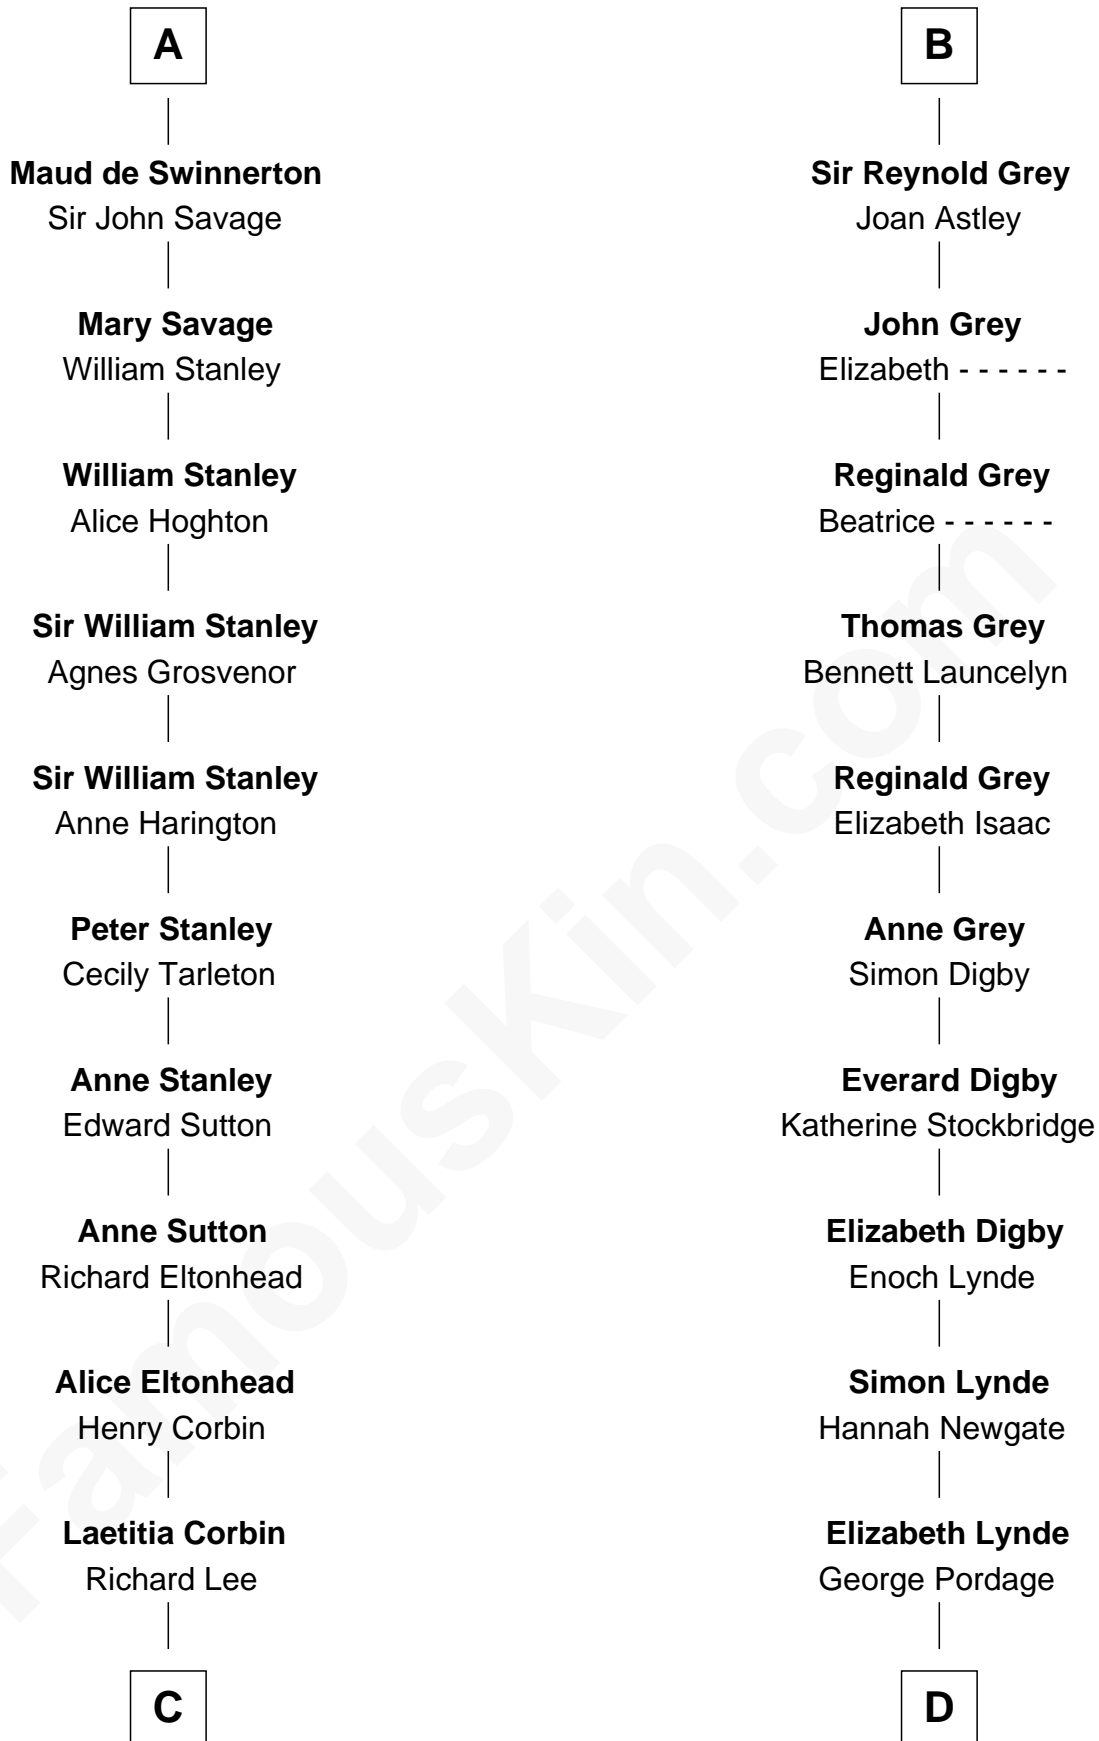

FamousKin.com Relationship Chart of

General Robert E. Lee

Confederate Army - U.S. Civil War

18th cousin 2 times removed of

James Bowdoin

2nd Governor of Massachusetts

William FitzPatrick

Eleonore de Vitre

C

Henry Lee
Mary Bland

Col. Henry Lee
Lucy Grymes

Maj. Gen. Henry Lee
Anne Hill Carter

General Robert E. Lee
Confederate Army - U.S. Civil War

D

Hannah Pordage
James Bowdoin

James Bowdoin
2nd Governor of Massachusetts