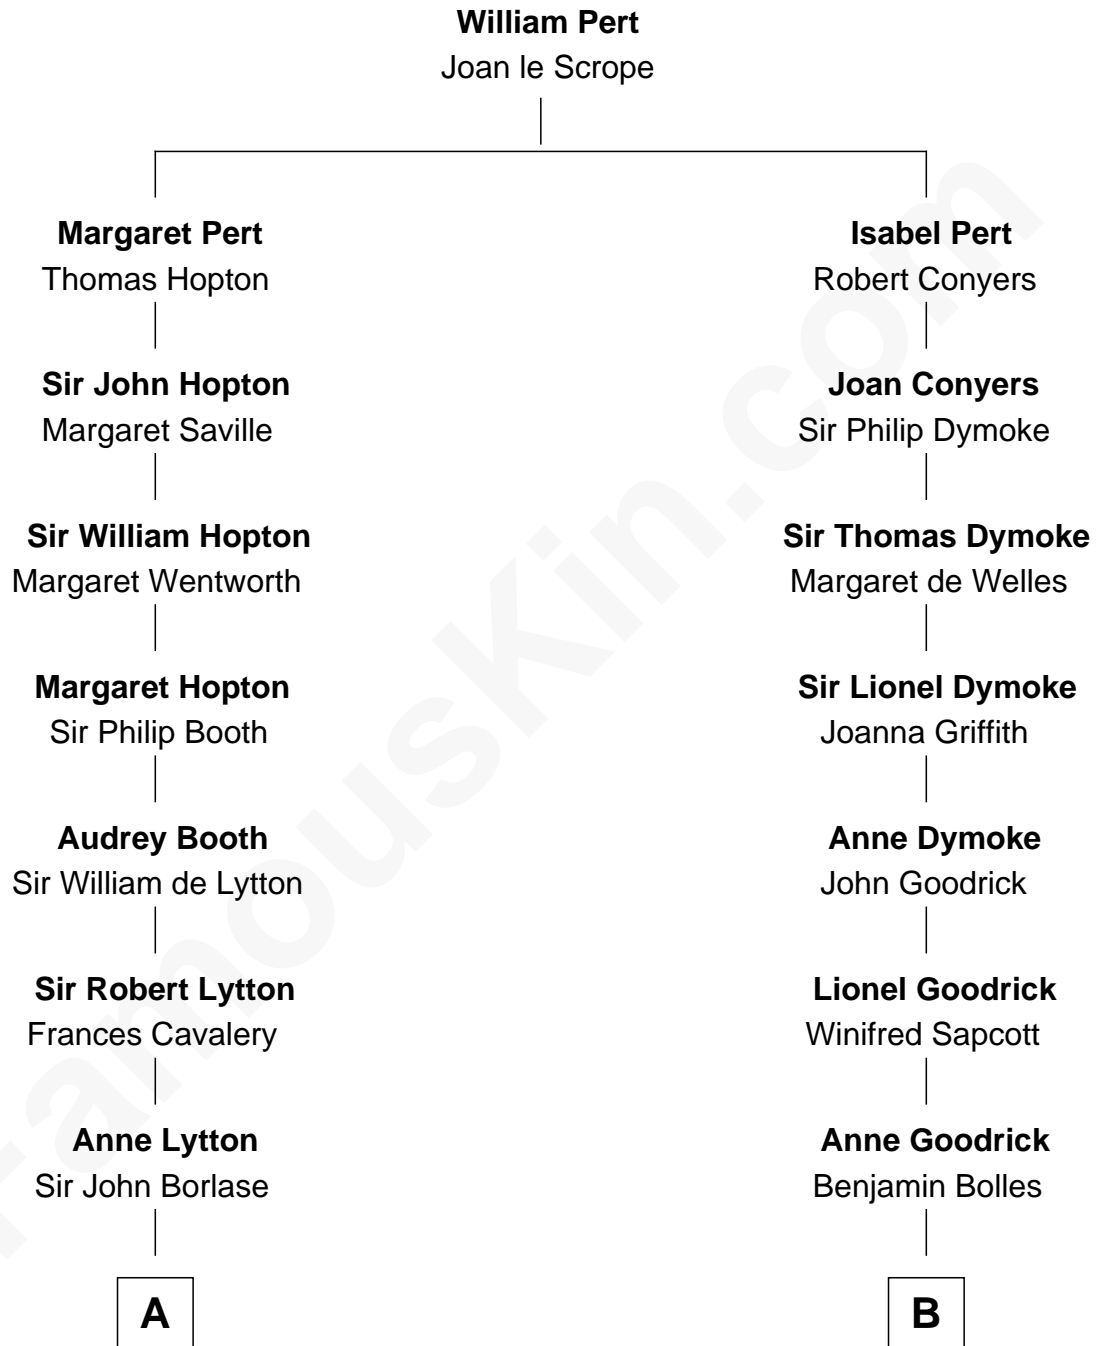

FamousKin.com Relationship Chart of

General Robert E. Lee

Confederate Army - U.S. Civil War

15th cousin 3 times removed of

Lucille Ball

TV Actress - "I Love Lucy"

C

Henry Durrell Ball
Desiree Evelyn Hunt

Lucille Ball
TV Actress - "I Love Lucy"

FamousKin.com