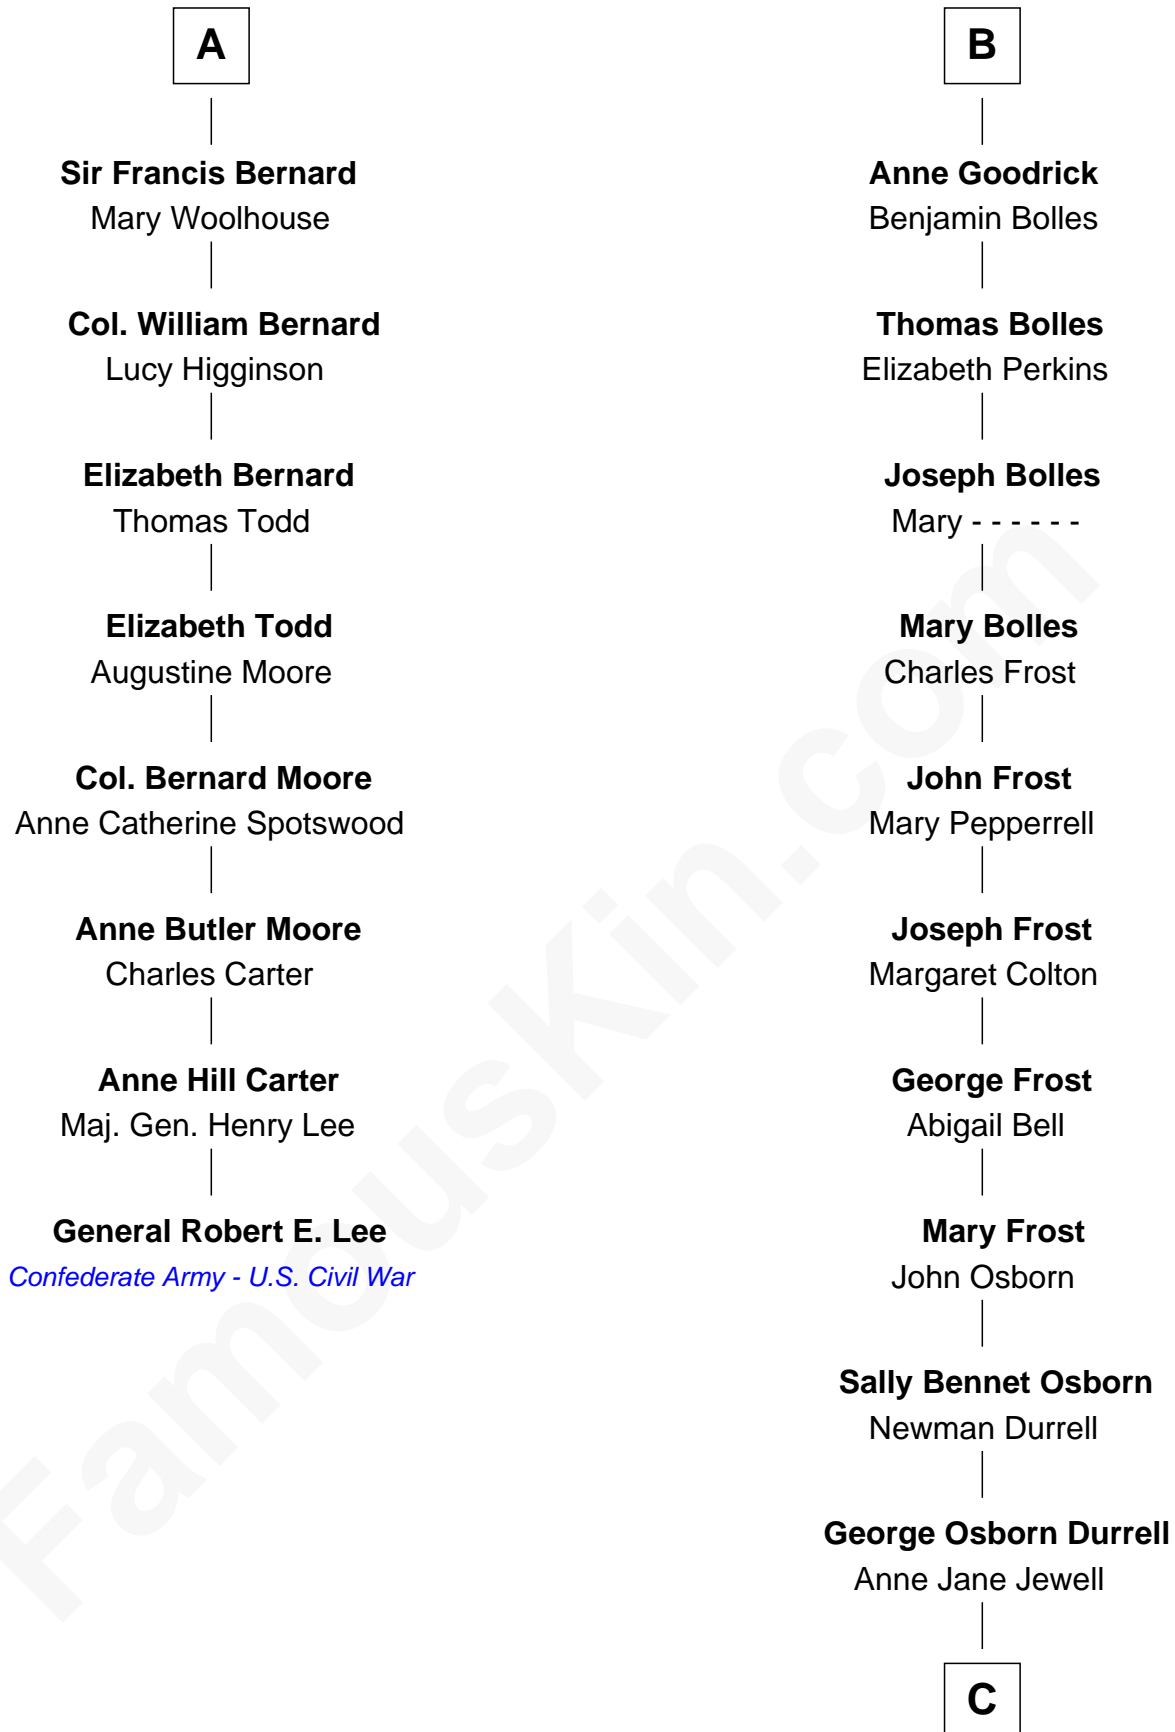

FamousKin.com Relationship Chart of

General Robert E. Lee

Confederate Army - U.S. Civil War

14th cousin 5 times removed of

Lucille Ball

TV Actress - "I Love Lucy"

John de Welles

Maud de Roos

C

Nellie Rebecca Durrell

Jasper Clinton Ball

Henry Durrell Ball

Desiree Evelyn Hunt

Lucille Ball

TV Actress - "I Love Lucy"

FamousKin.com