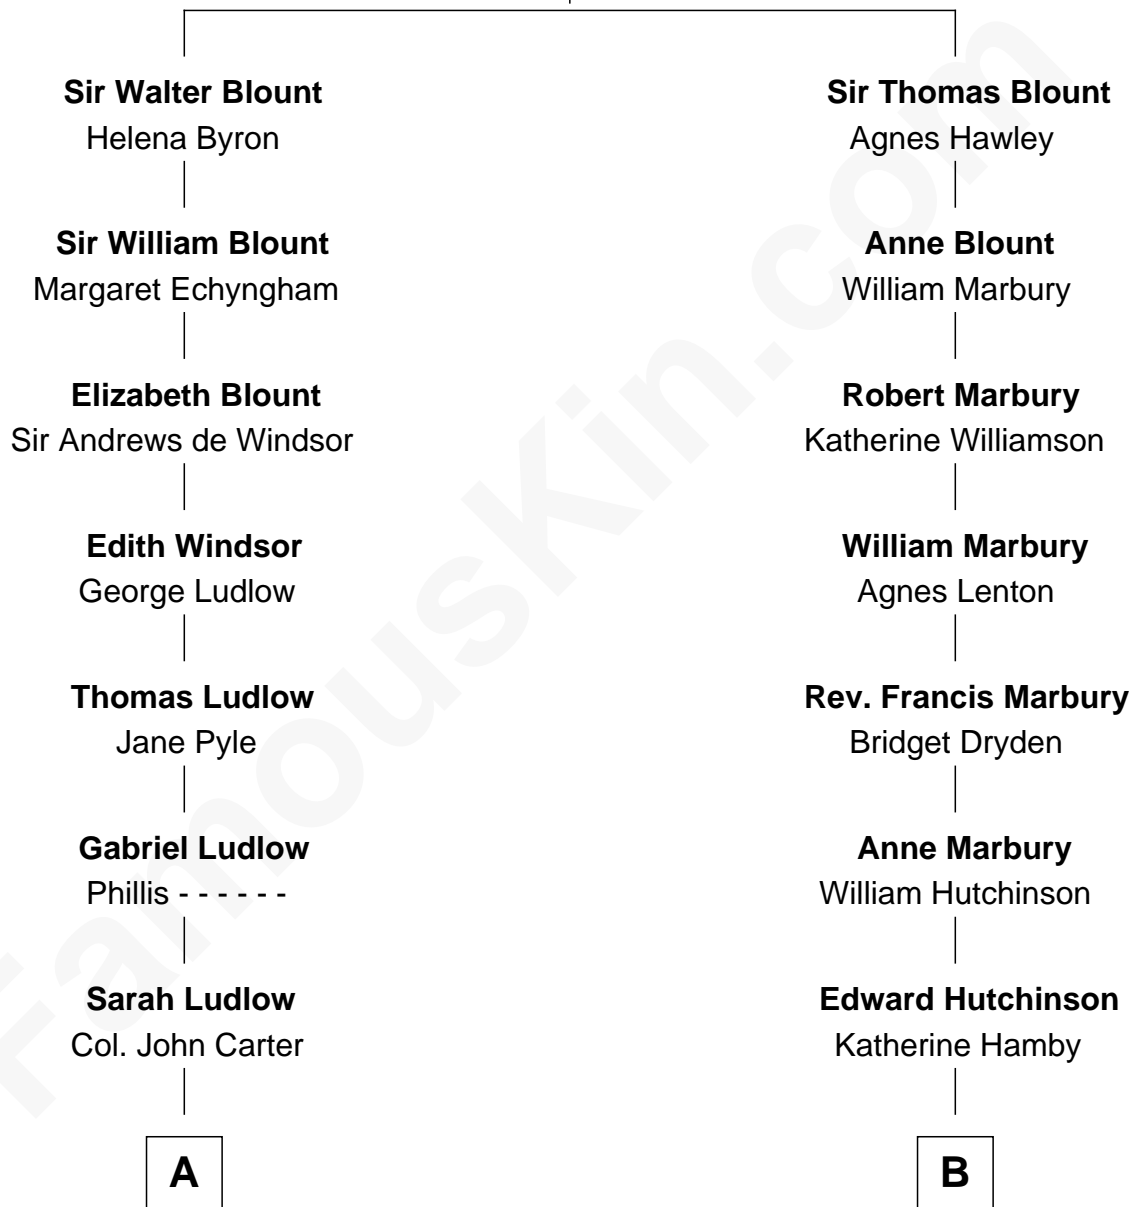

FamousKin.com Relationship Chart of

General Robert E. Lee

Confederate Army - U.S. Civil War

11th cousin 7 times removed of

Jeb Bush

43rd Governor of Florida

Sir Thomas Blount

Margaret de Gresley

C

George Herbert Walker Bush

Barbara Pierce

Jeb Bush

43rd Governor of Florida

FamousKin.com