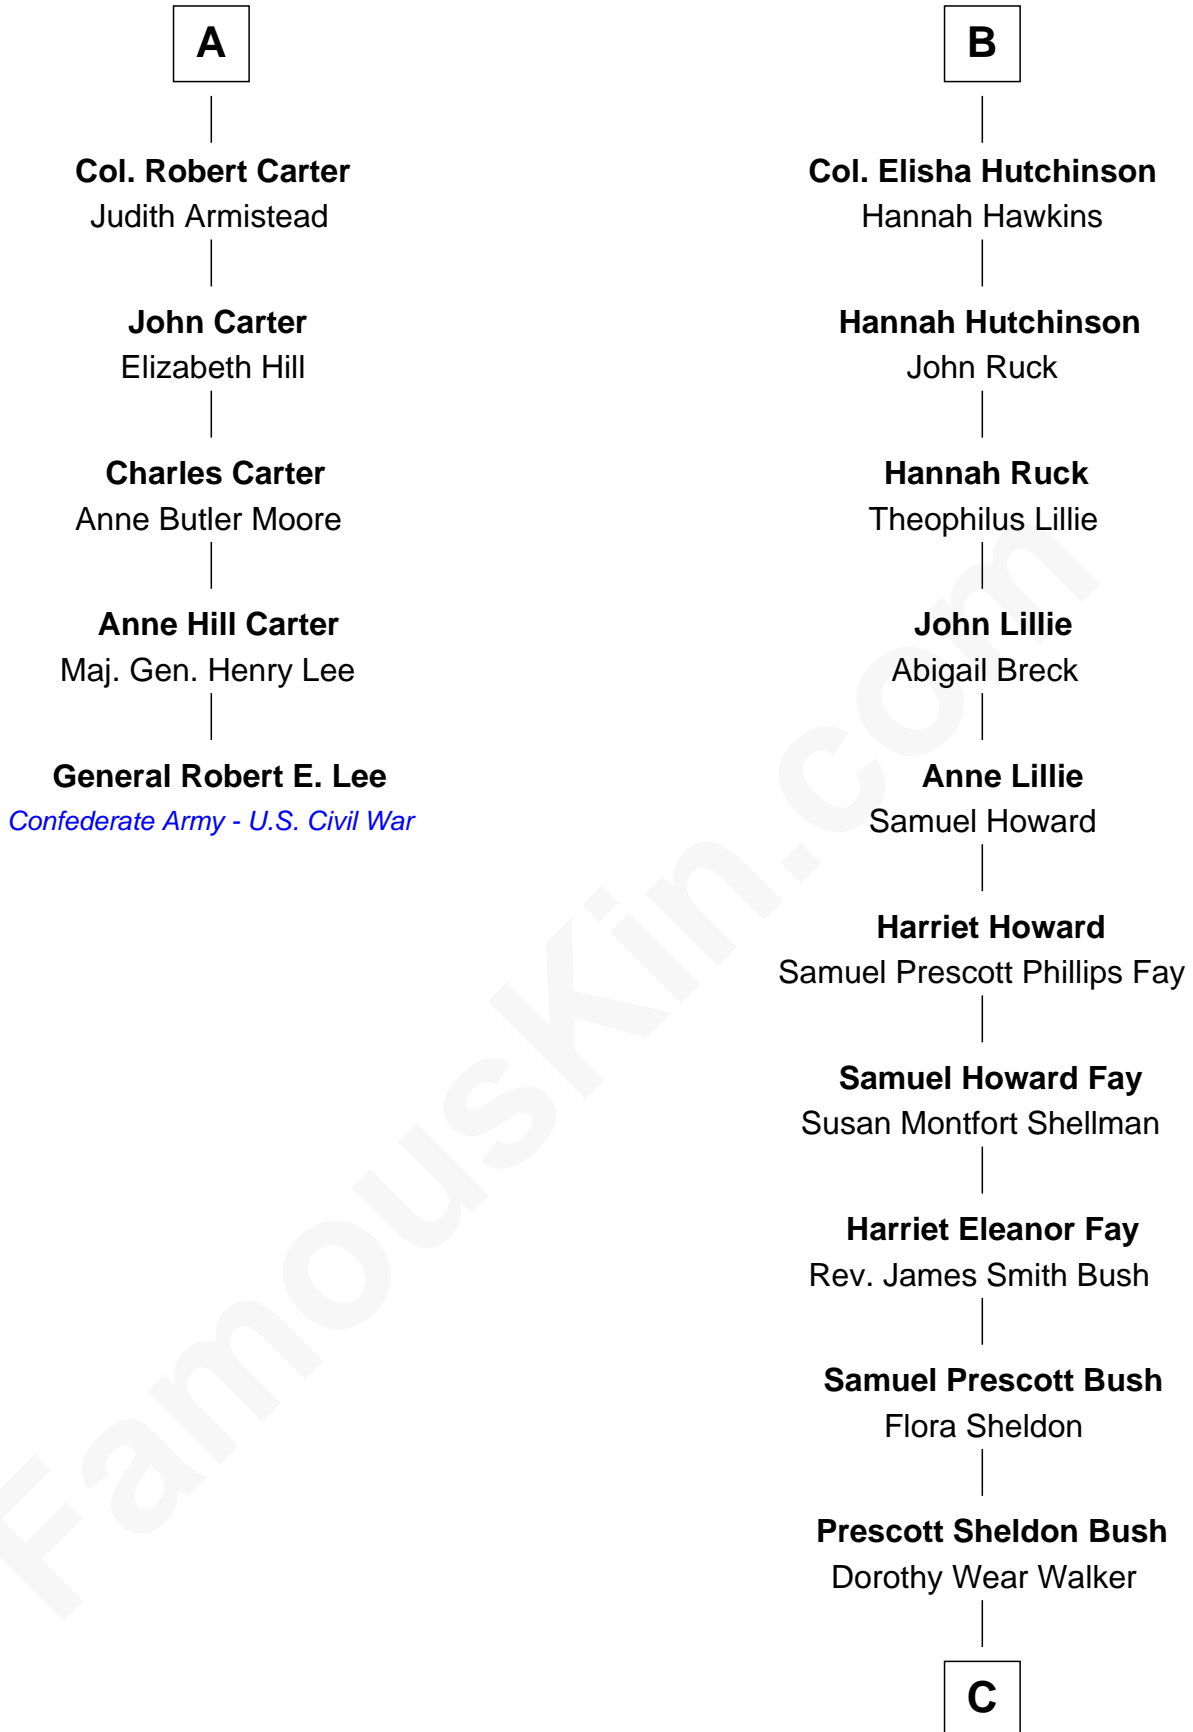

FamousKin.com Relationship Chart of

General Robert E. Lee

Confederate Army - U.S. Civil War

11th cousin 7 times removed of

Jeb Bush

43rd Governor of Florida

Sir Thomas Blount

Margaret de Gresley

C

George Herbert Walker Bush

Barbara Pierce

Jeb Bush

43rd Governor of Florida

FamousKin.com