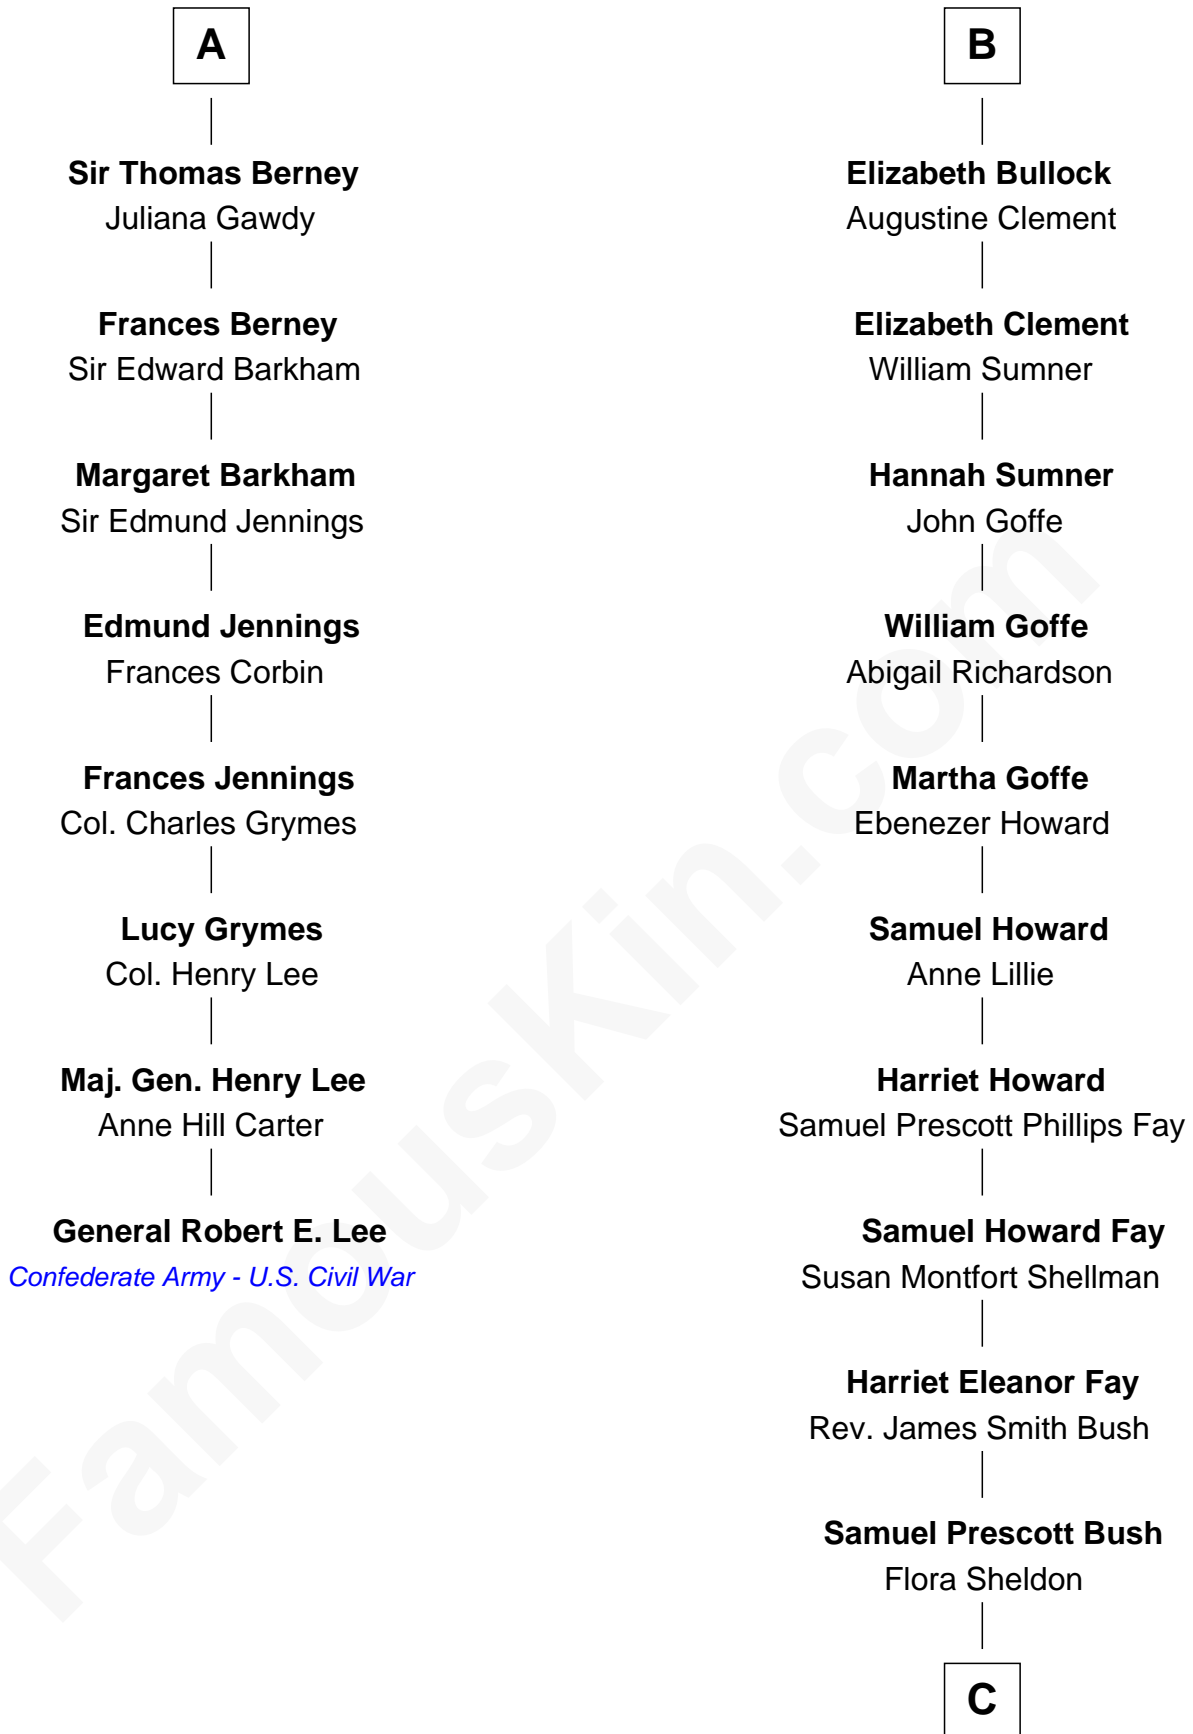

FamousKin.com Relationship Chart of

General Robert E. Lee

Confederate Army - U.S. Civil War

14th cousin 5 times removed of

Jeb Bush

43rd Governor of Florida

Sir Richard Sergeaux

Philippe Fitzalan

C

Prescott Sheldon Bush

Dorothy Wear Walker

George Herbert Walker Bush

Barbara Pierce

Jeb Bush

43rd Governor of Florida

FamousKin.com