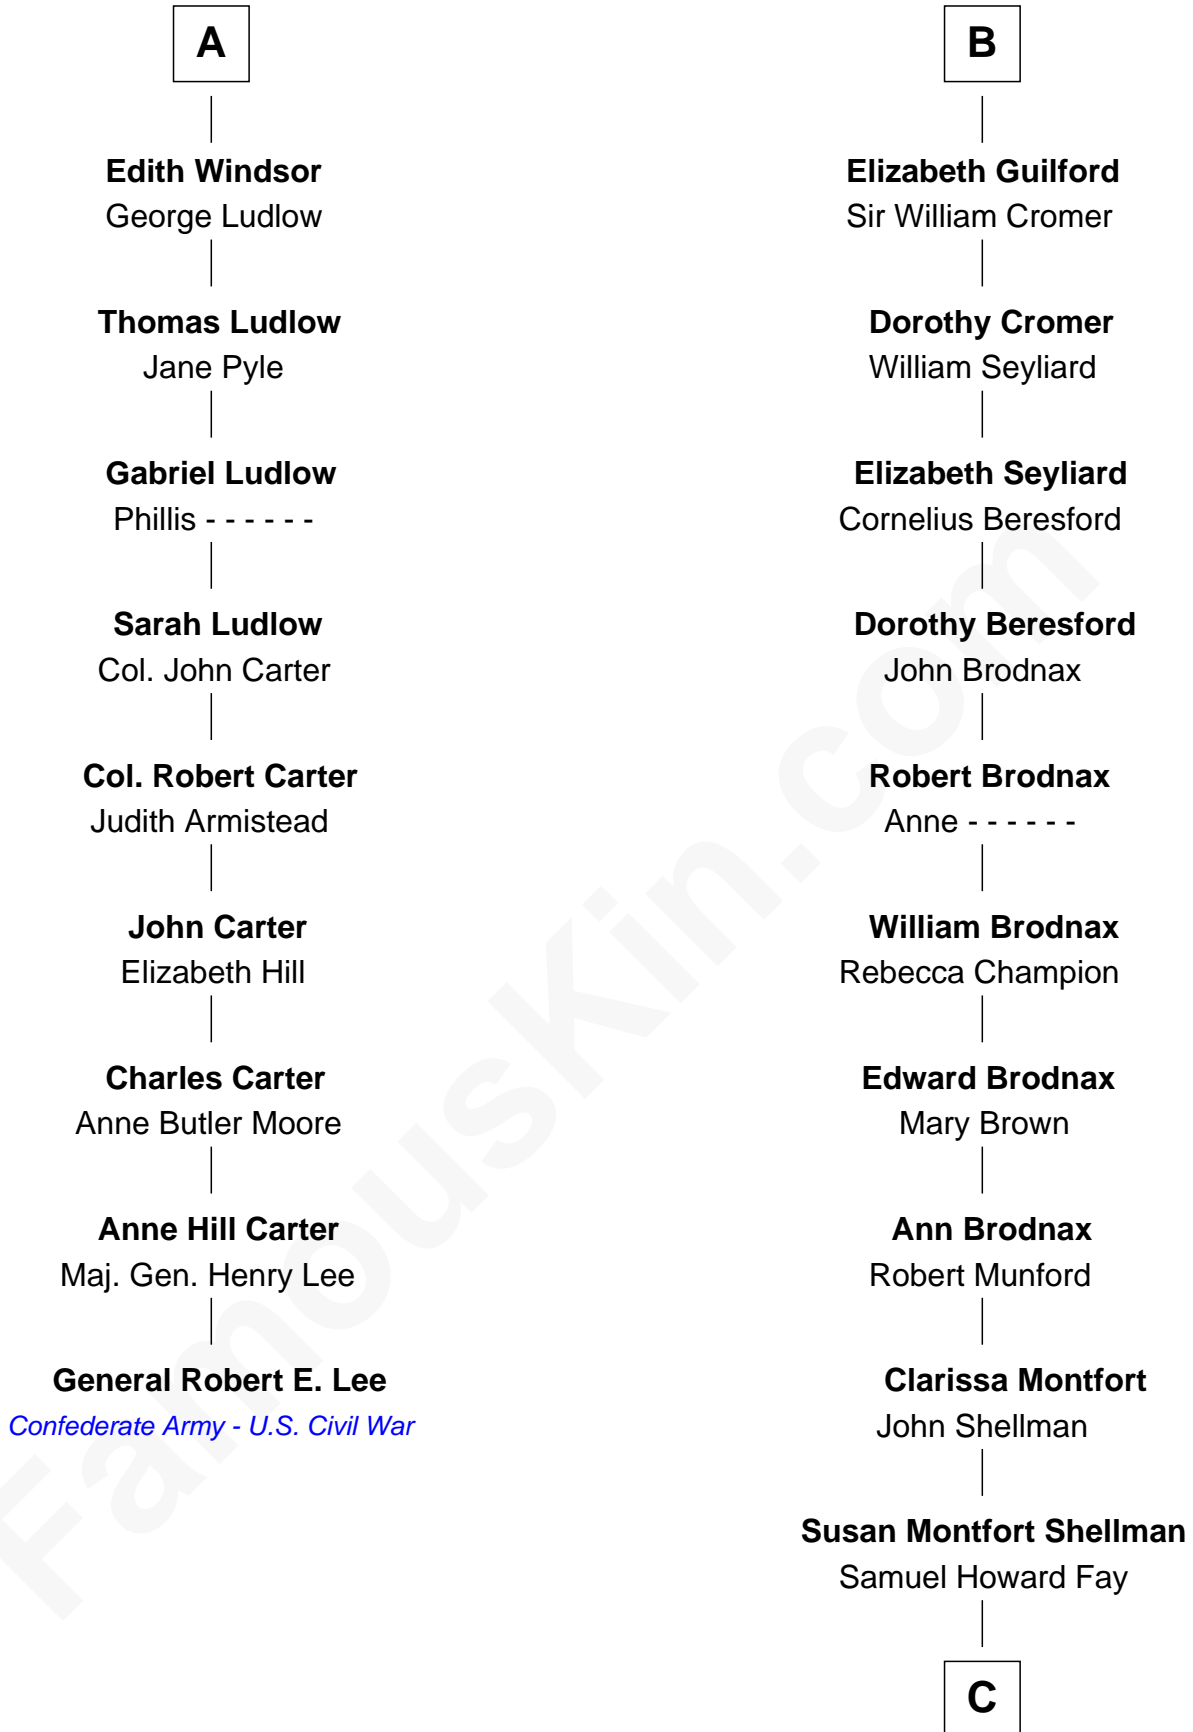

# FamousKin.com Relationship Chart of

**General Robert E. Lee**

*Confederate Army - U.S. Civil War*

15th cousin 6 times removed of

**Jeb Bush**

*43rd Governor of Florida*

**Sir Hugh de Courtenay**

Agnes de St. John

**C**

**Harriet Eleanor Fay**  
Rev. James Smith Bush

**Samuel Prescott Bush**  
Flora Sheldon

**Prescott Sheldon Bush**  
Dorothy Wear Walker

**George Herbert Walker Bush**  
Barbara Pierce

**Jeb Bush**  
*43rd Governor of Florida*