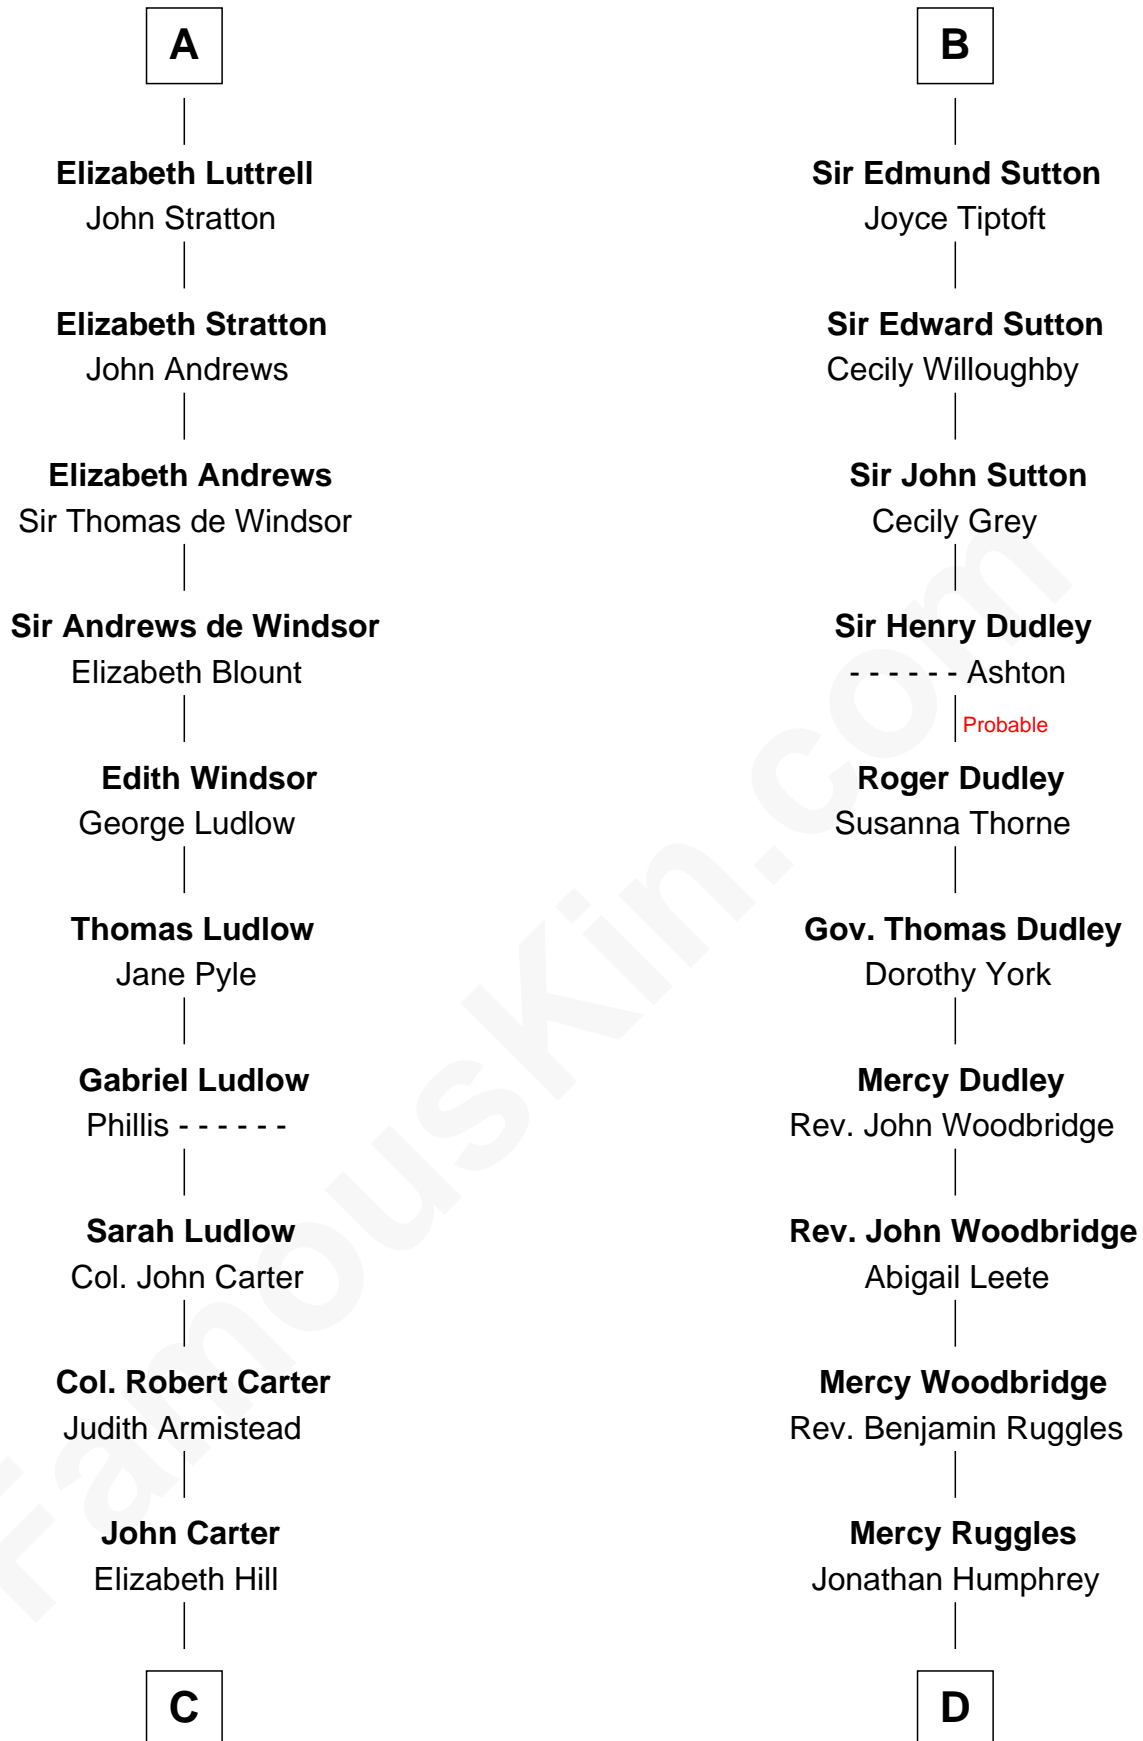

FamousKin.com Relationship Chart of

General Robert E. Lee

Confederate Army - U.S. Civil War

19th cousin 1 time removed of

John Brown

American Abolitionist

Saher de Quincy
Margaret de Beaumont

C

Charles Carter
Anne Butler Moore

Anne Hill Carter
Maj. Gen. Henry Lee

General Robert E. Lee
Confederate Army - U.S. Civil War

D

Oliver Humphrey
Sarah Garrett

Ruth Humphrey
Gideon Mills

Ruth Mills
Owen Brown