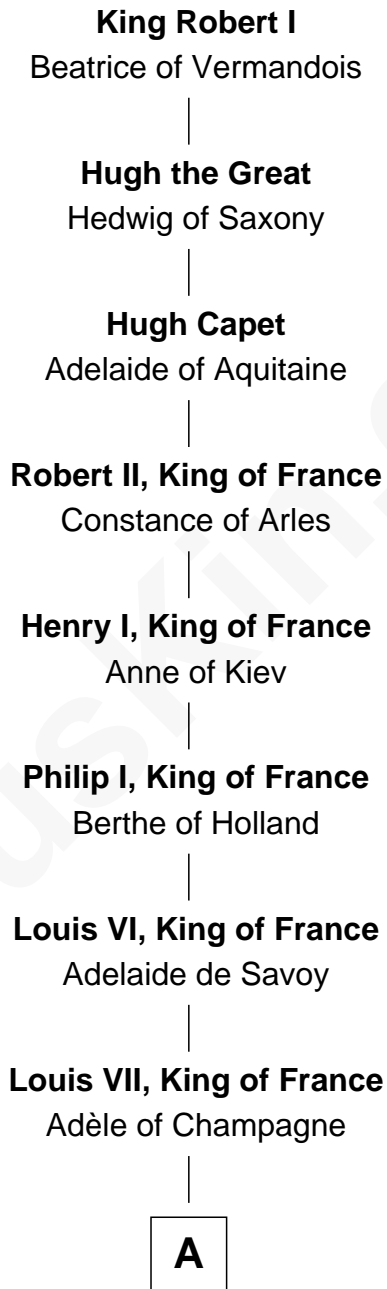

# FamousKin.com Relationship Chart of

**General Robert E. Lee**

*Confederate Army - U.S. Civil War*

26th Great-grandson of

**King Robert I**

*King of France*

**A**

**Philip II Auguste, King of France**

Isabella of Hainault

**Louis VIII, King of France**

Blanche of Castile

**Robert I, Count of Artois**

Matilda of Brabant

**Blanche of Artois**

Edmund Plantagenet

**Henry Plantagenet**