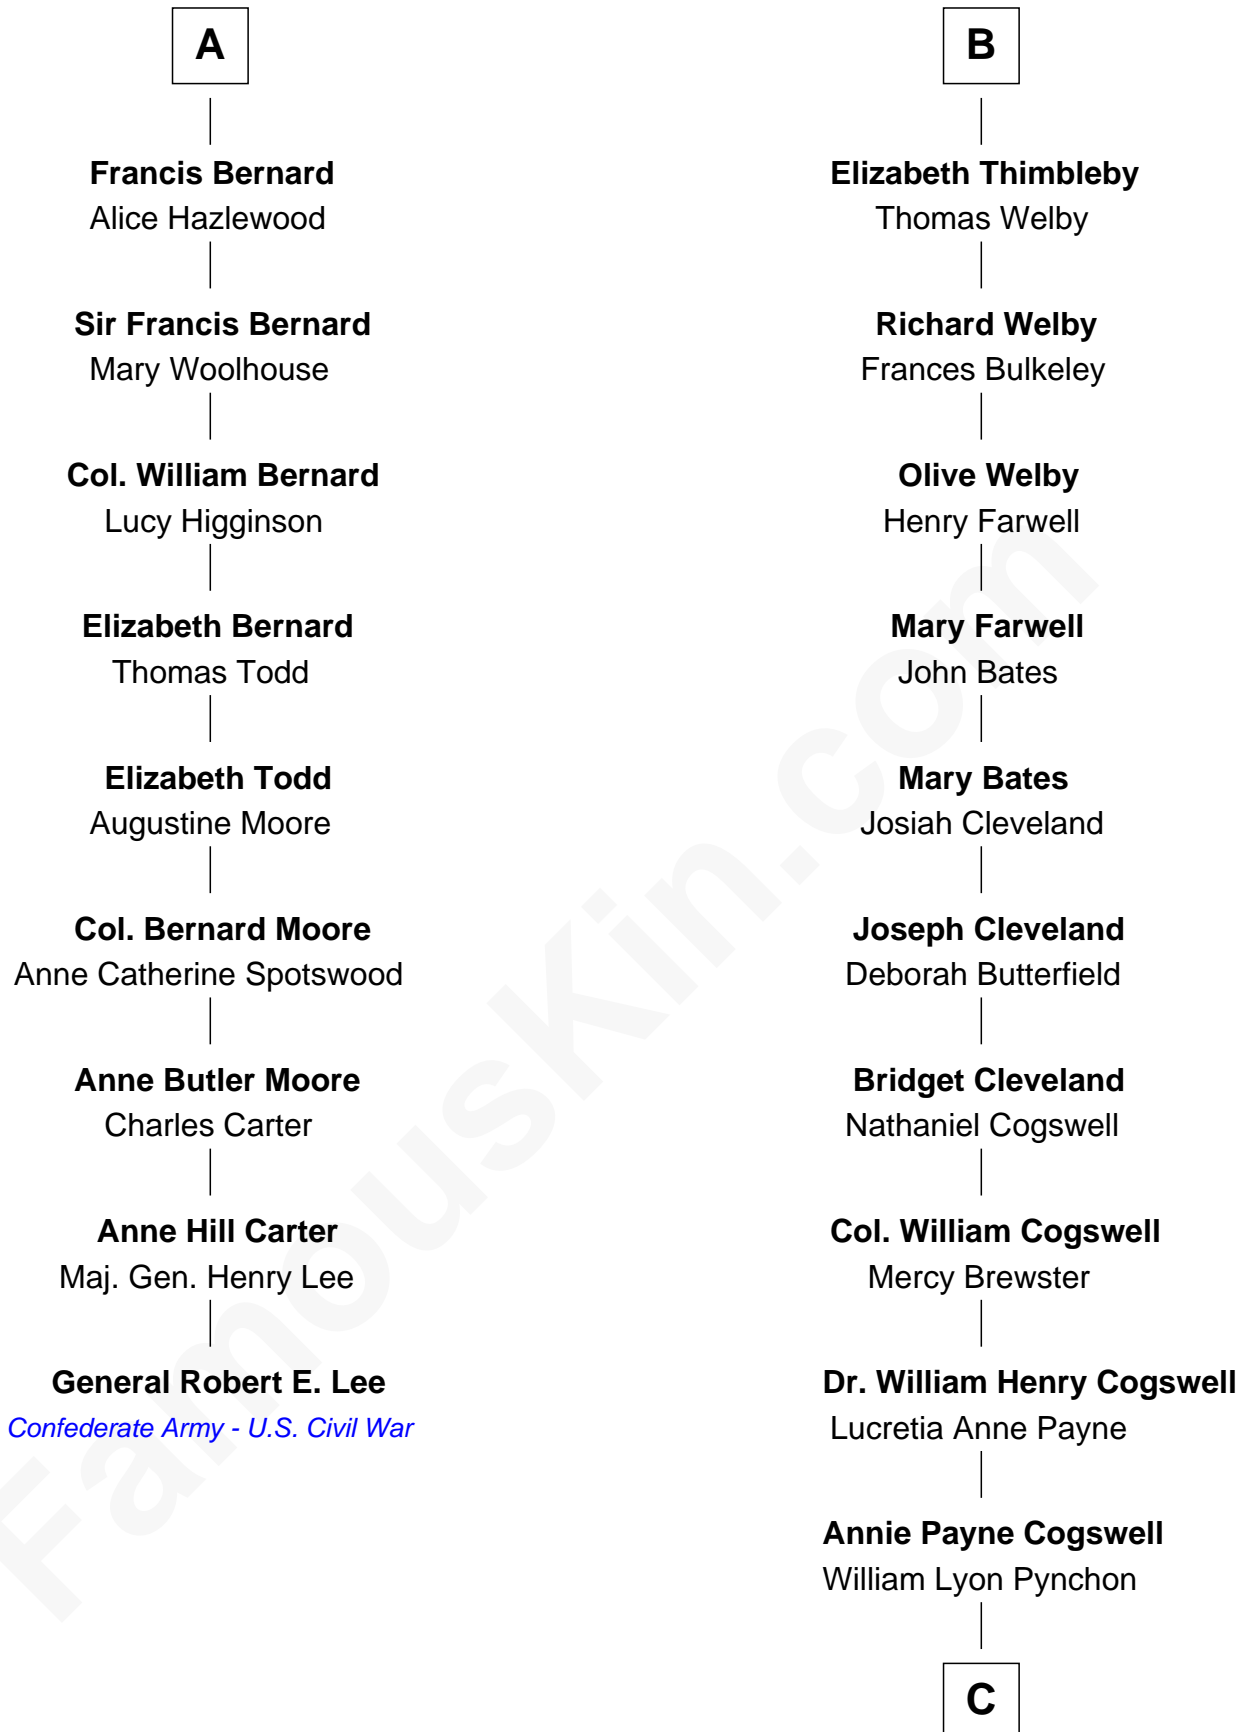

FamousKin.com

Relationship Chart of

General Robert E. Lee

Confederate Army - U.S. Civil War

15th cousin 4 times removed of

Thomas Pynchon

American Novelist

Sir William de Ros
Margery de Badlesmere

C

William Henry Chichele Pynchon

Carrie Susan Moyses

Thomas Ruggles Pynchon

Catherine Frances Bennett

Thomas Pynchon

Novelist

FamousKin.com