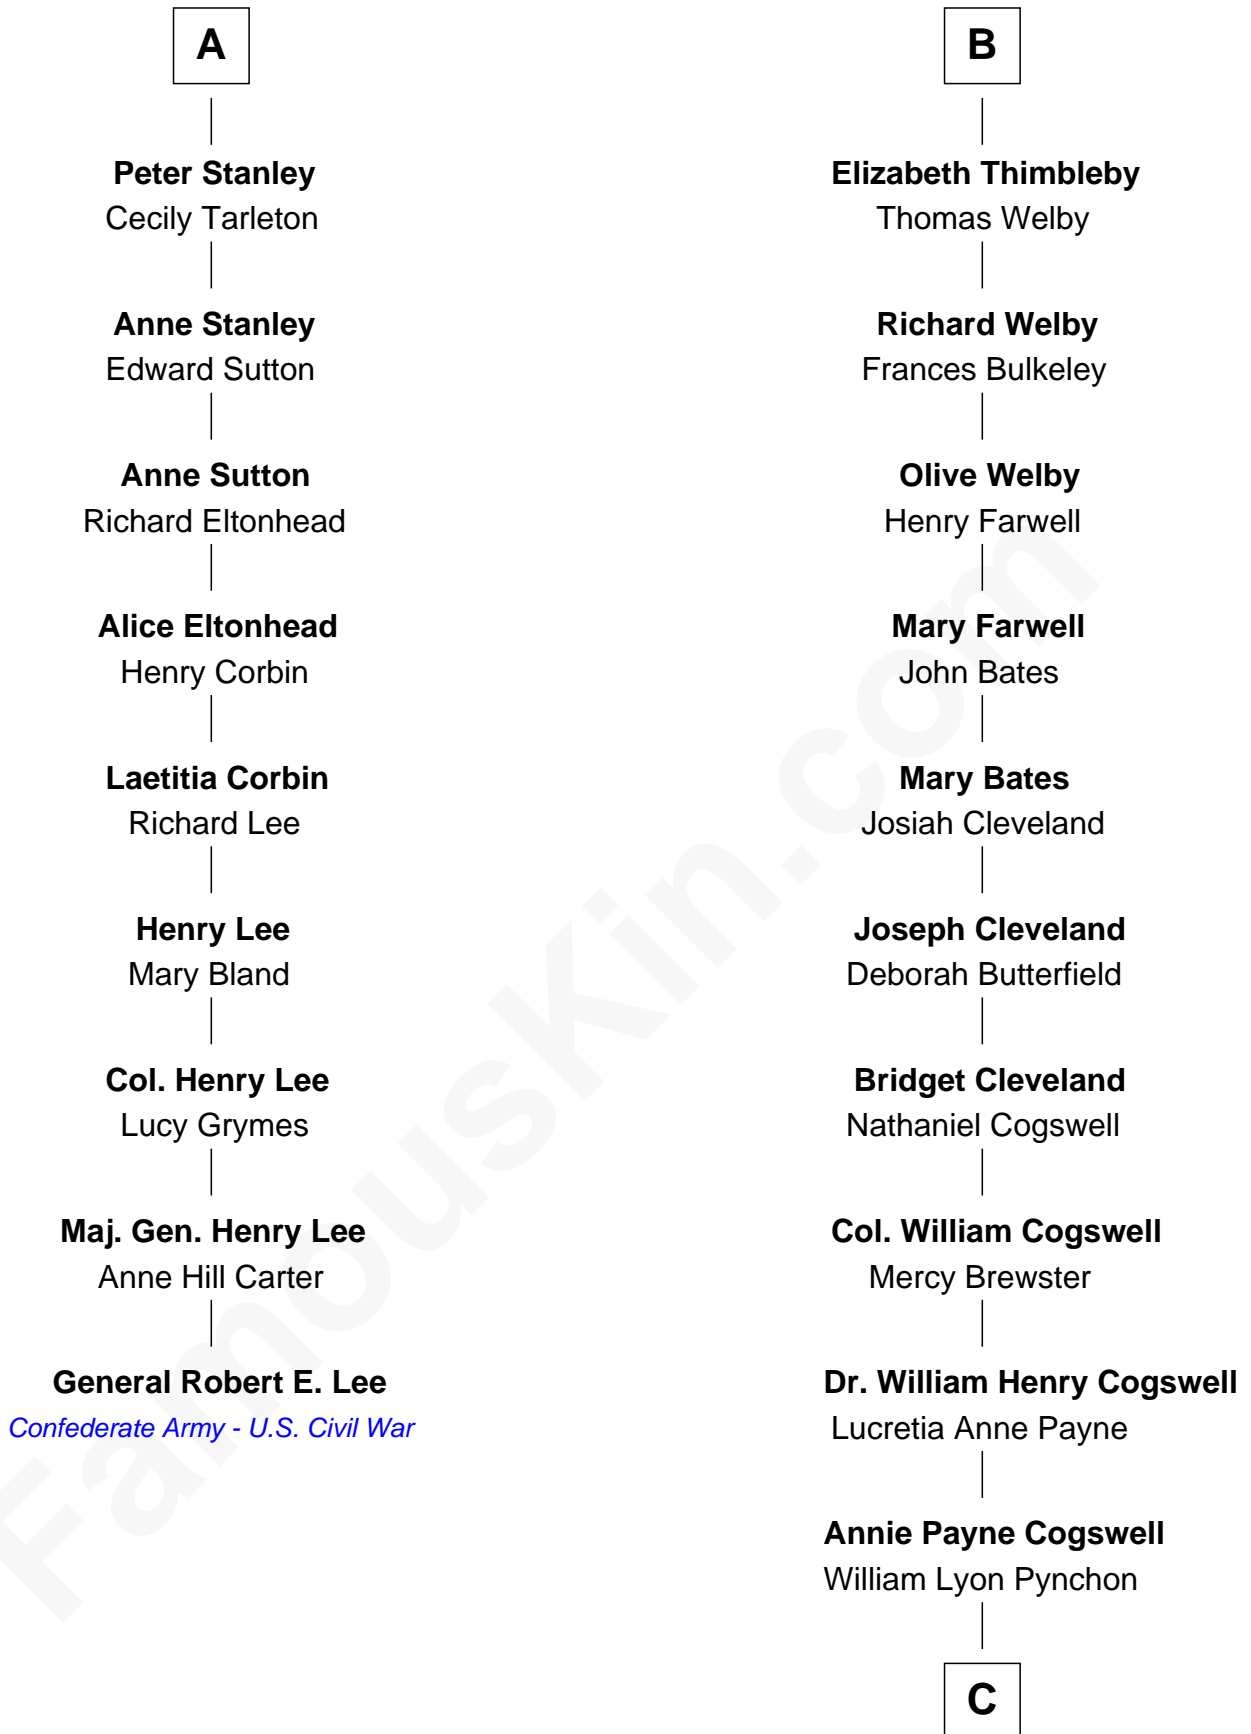

# FamousKin.com Relationship Chart of

**General Robert E. Lee**

*Confederate Army - U.S. Civil War*

15th cousin 4 times removed of

**Thomas Pynchon**

*American Novelist*

**C**

**William Henry Chichele Pynchon**

Carrie Susan Moyses

**Thomas Ruggles Pynchon**

Catherine Frances Bennett

**Thomas Pynchon**

*Novelist*

FamousKin.com