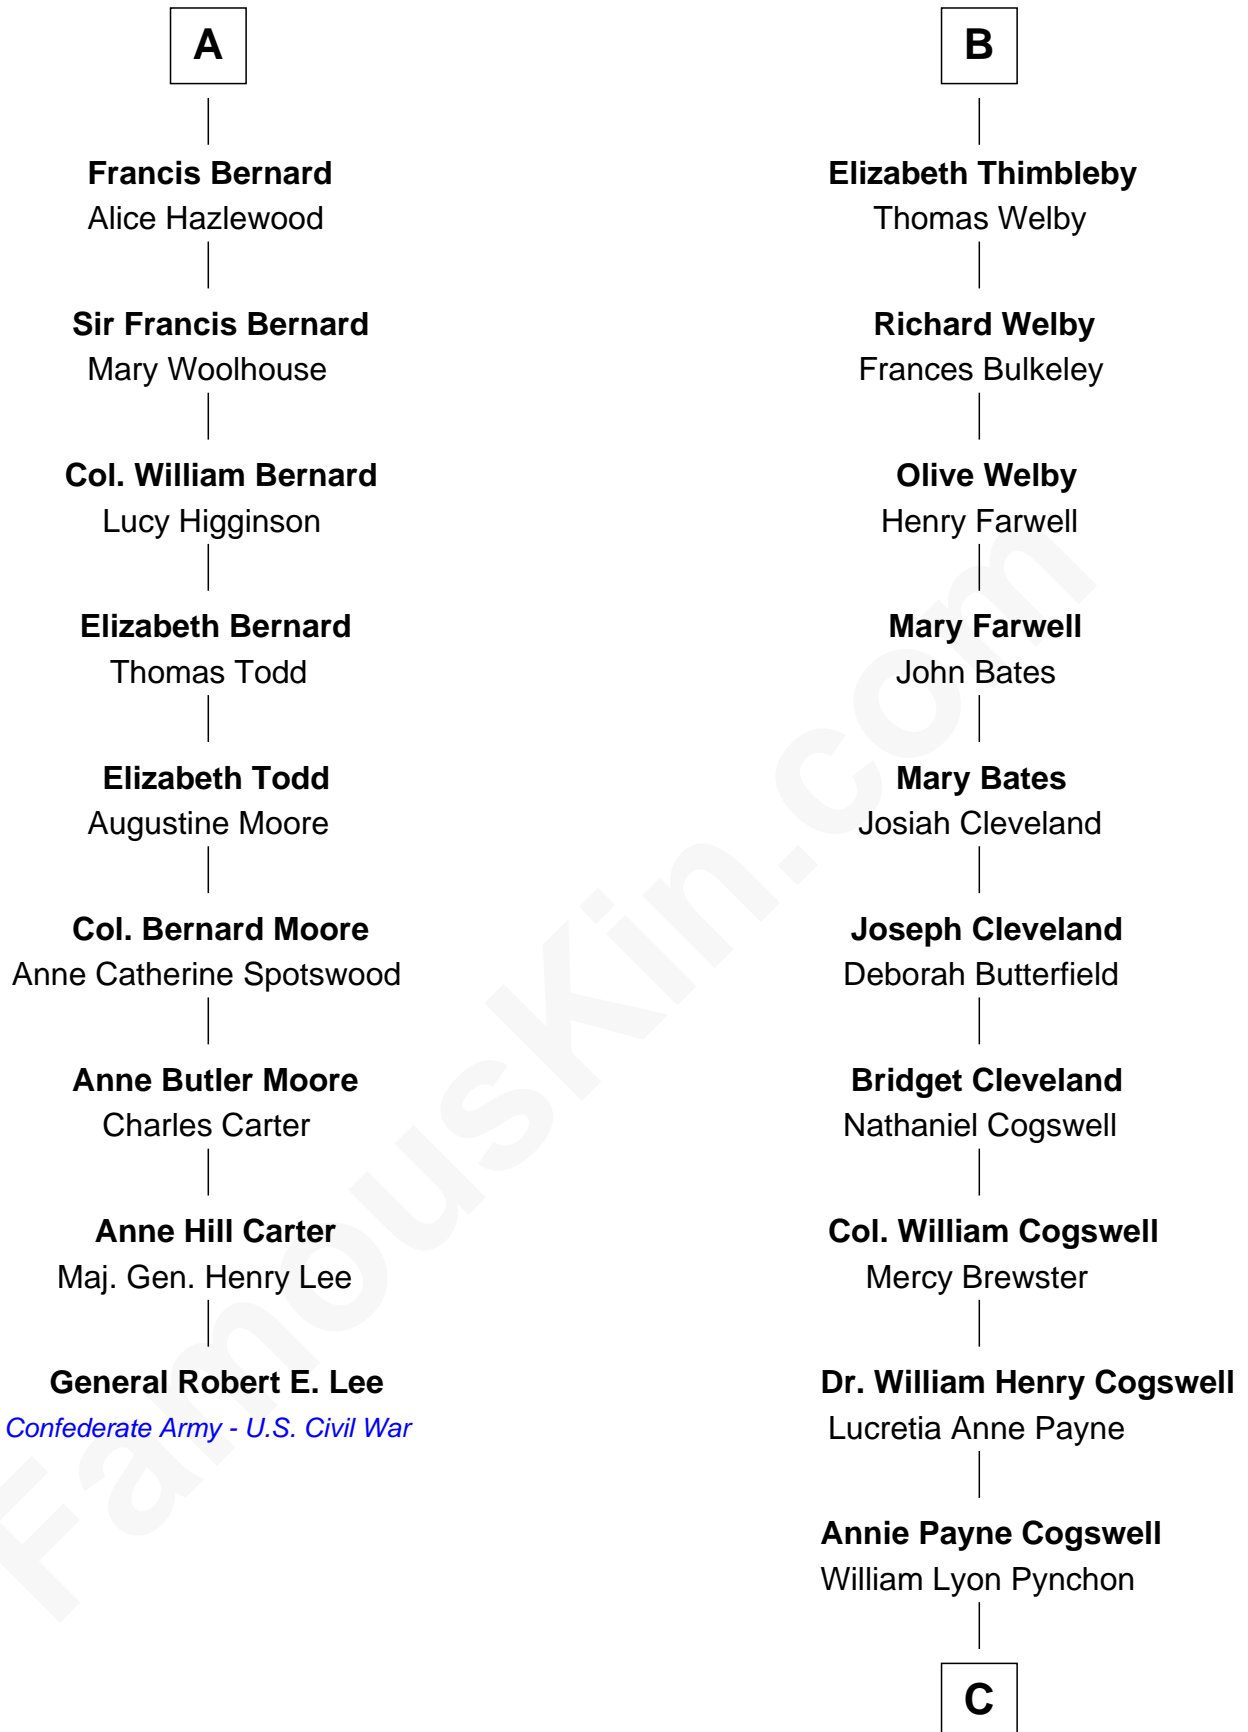

# FamousKin.com Relationship Chart of

**General Robert E. Lee**

*Confederate Army - U.S. Civil War*

15th cousin 4 times removed of

**Thomas Pynchon**

*American Novelist*

**Margaret de Audley**

Ralph de Stafford

**C**

William Henry Chichele Pynchon

Carrie Susan Moyses

Thomas Ruggles Pynchon

Catherine Frances Bennett

Thomas Pynchon

*Novelist*

FamousKin.com