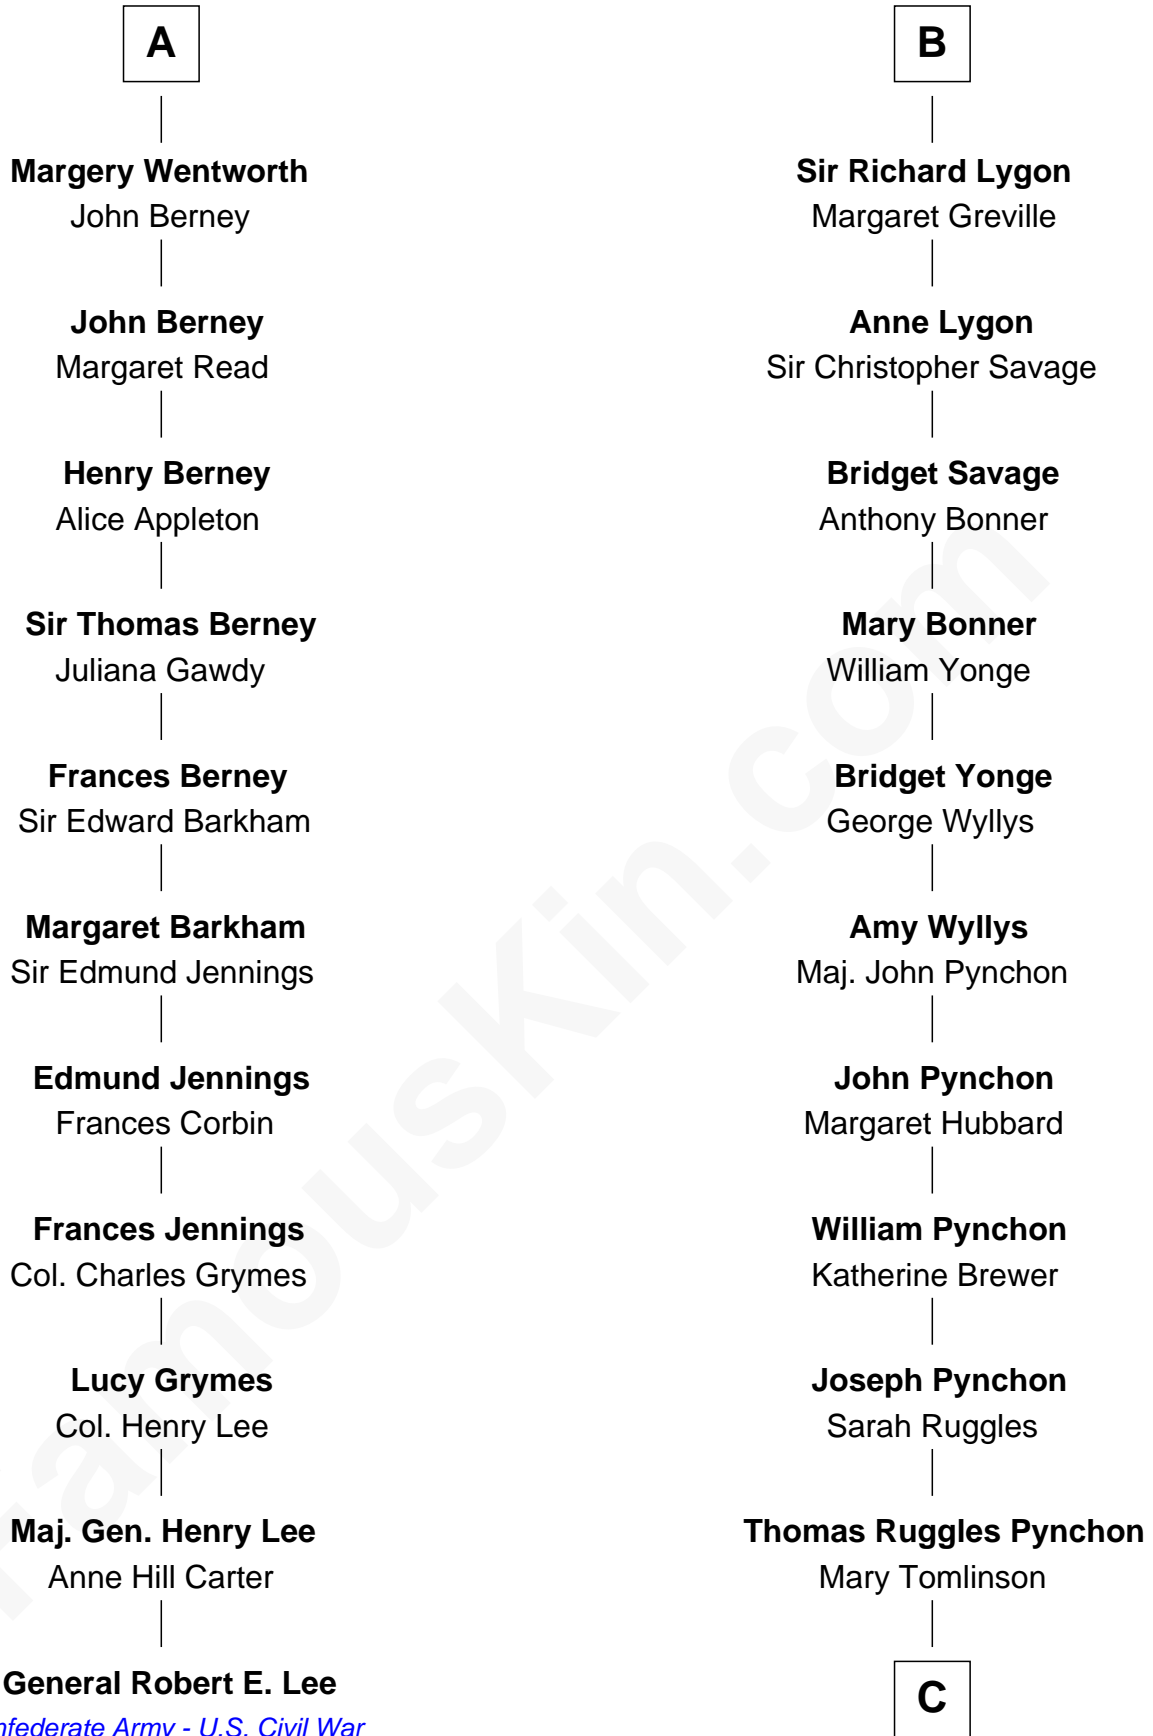

FamousKin.com Relationship Chart of

General Robert E. Lee

Confederate Army - U.S. Civil War

17th cousin 4 times removed of

Thomas Pynchon

American Novelist

Hugh le Despencer

Eleanor de Clare

Emma Marney

Sir Thomas Tyrrell

Humphrey Tyrrell

Isabel Helion

Anne Tyrrell

Sir Roger Wentworth

A

Sir Edward le Despencer

John de Beauchamp

Sir Richard de Beauchamp

Elizabeth Stafford

Anne de Beauchamp

Sir Richard Lygon

B

C

William Henry Ruggles Pynchon

Mary Murdock

William Lyon Pynchon

Annie Payne Cogswell

William Henry Chichele Pynchon

Carrie Susan Moyses

Thomas Ruggles Pynchon

Catherine Frances Bennett

Thomas Pynchon