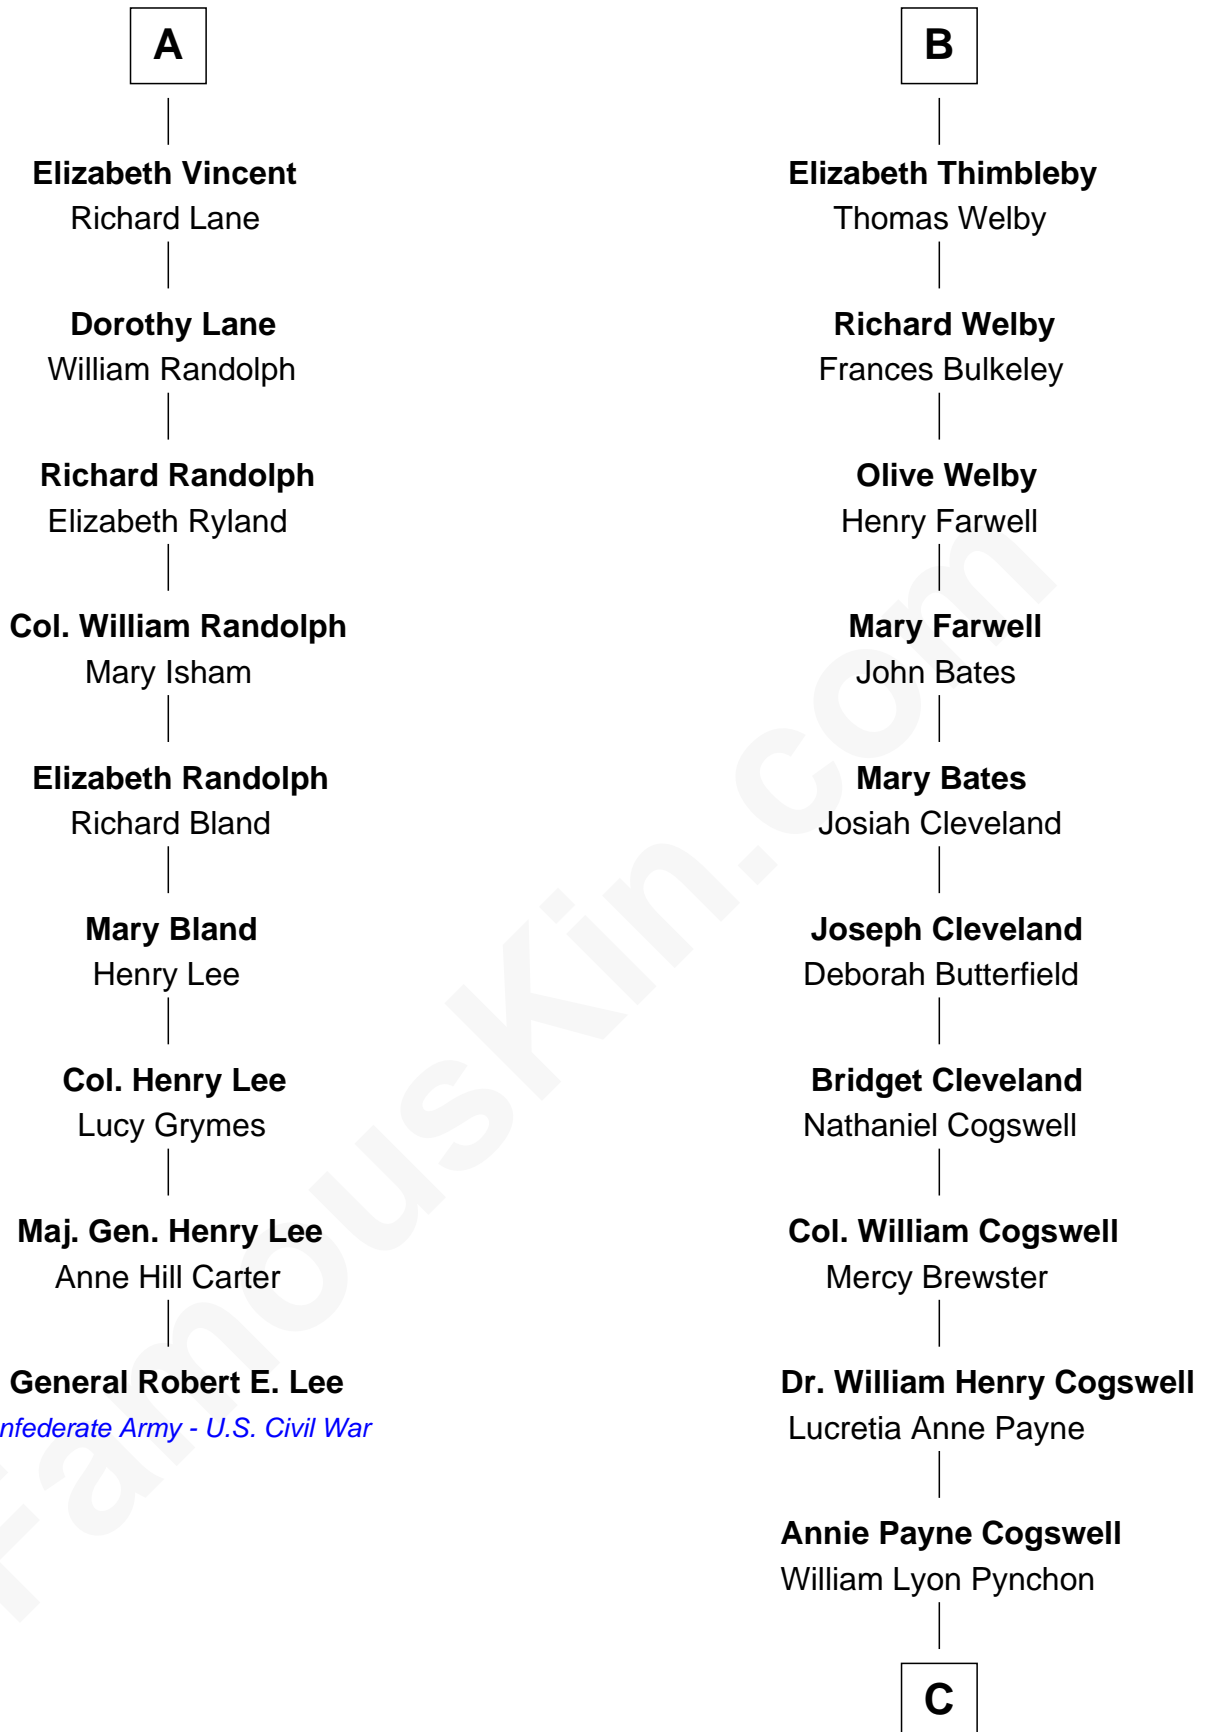

FamousKin.com Relationship Chart of

General Robert E. Lee

Confederate Army - U.S. Civil War

15th cousin 4 times removed of

Thomas Pynchon

American Novelist

C

William Henry Chichele Pynchon

Carrie Susan Moyses

Thomas Ruggles Pynchon

Catherine Frances Bennett

Thomas Pynchon

Novelist

FamousKin.com