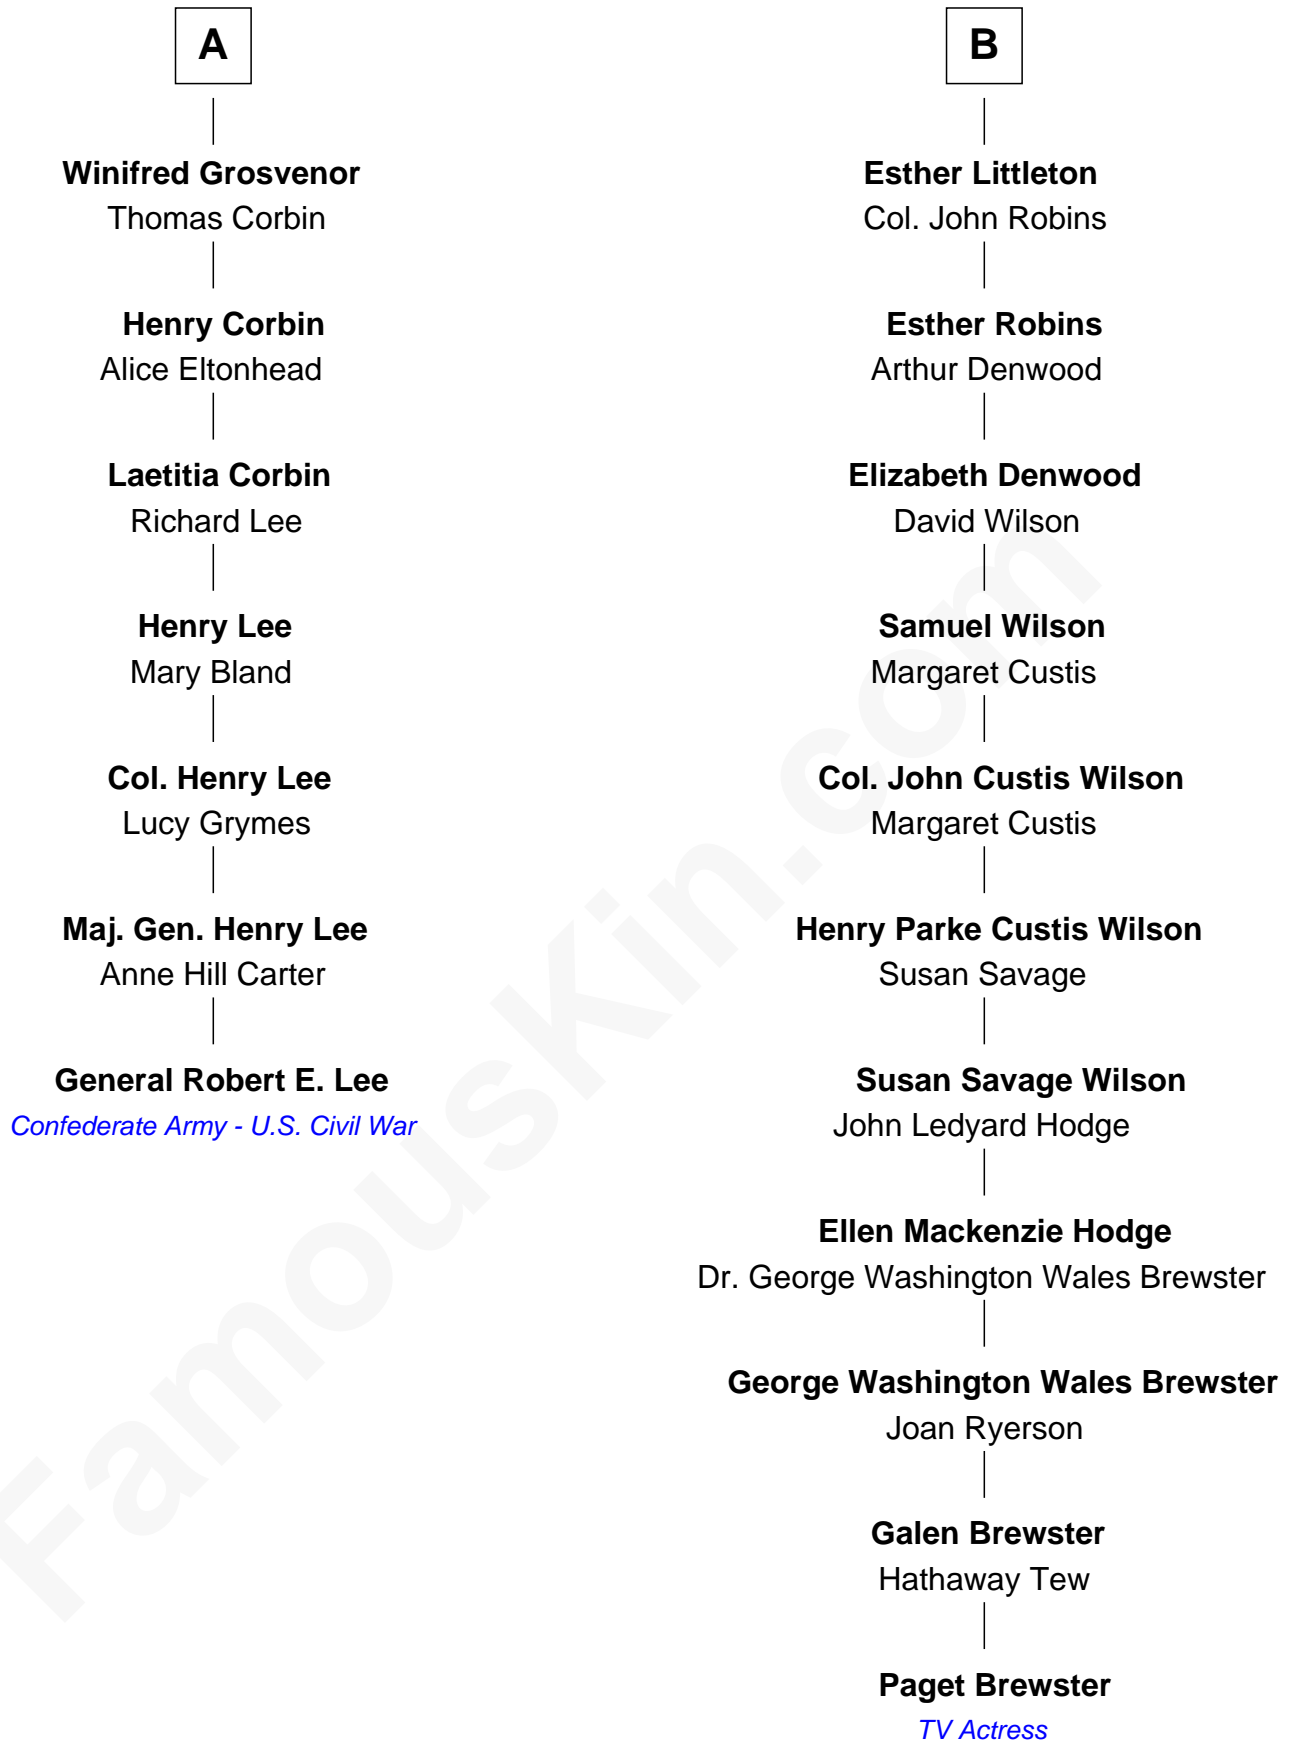

FamousKin.com Relationship Chart of

General Robert E. Lee

Confederate Army - U.S. Civil War

13th cousin 4 times removed of

Paget Brewster

TV Actress

Sir Robert Corbet

Margaret - - - - -

Paget Brewster photo by [Jonathan Reilly](#) (CC BY-SA 2.0)