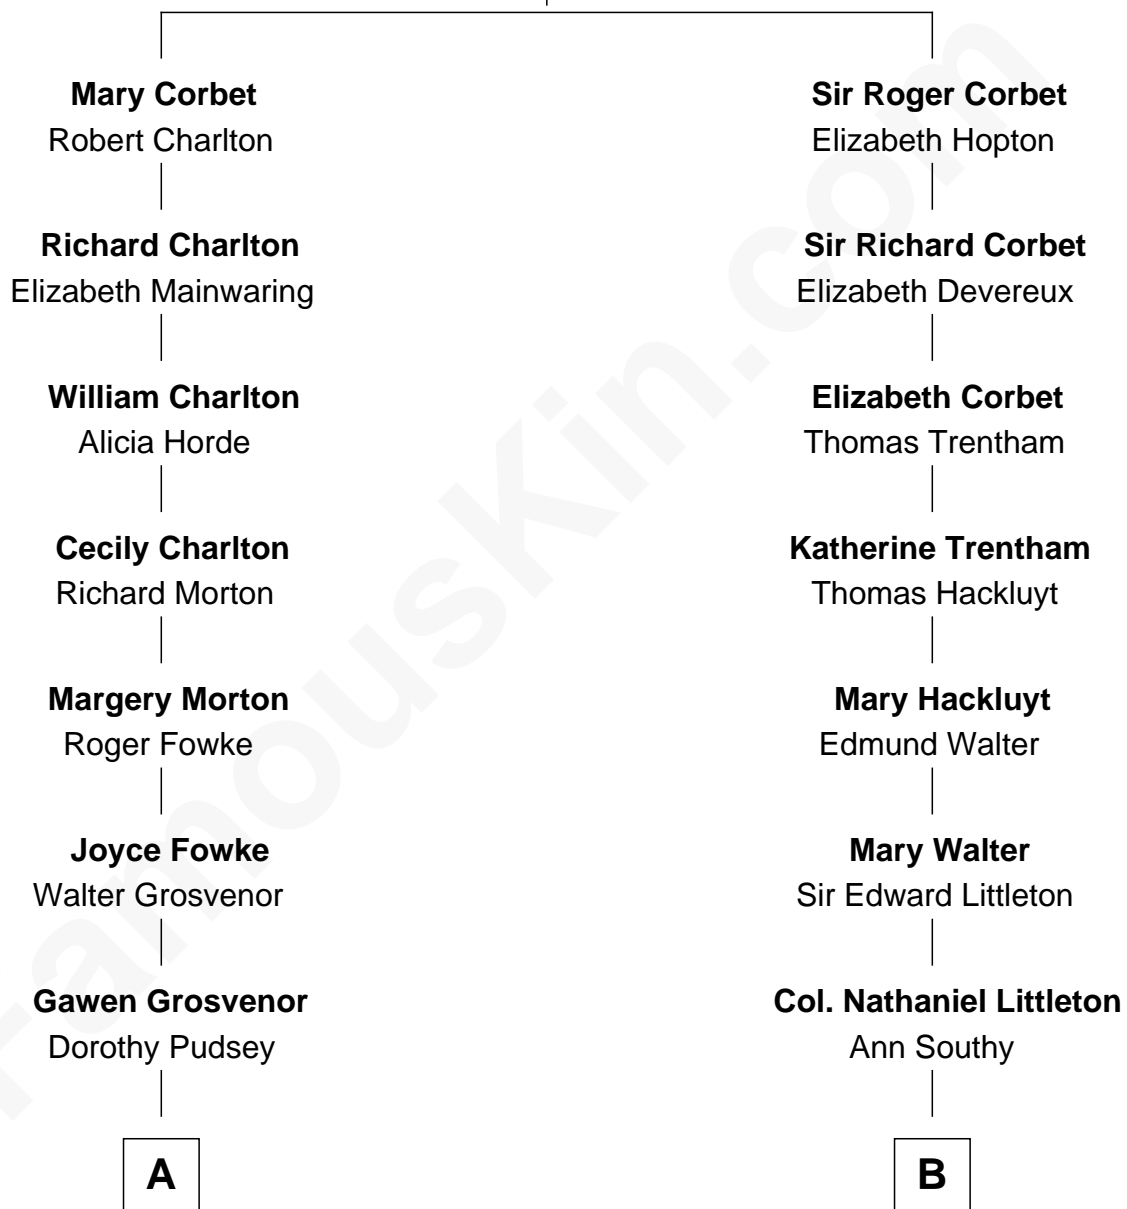

FamousKin.com Relationship Chart of

General Robert E. Lee

Confederate Army - U.S. Civil War

13th cousin 4 times removed of

Paget Brewster

TV Actress

Sir Robert Corbet

Margaret - - - - -

Paget Brewster photo by [Jonathan Reilly](#) (CC BY-SA 2.0)