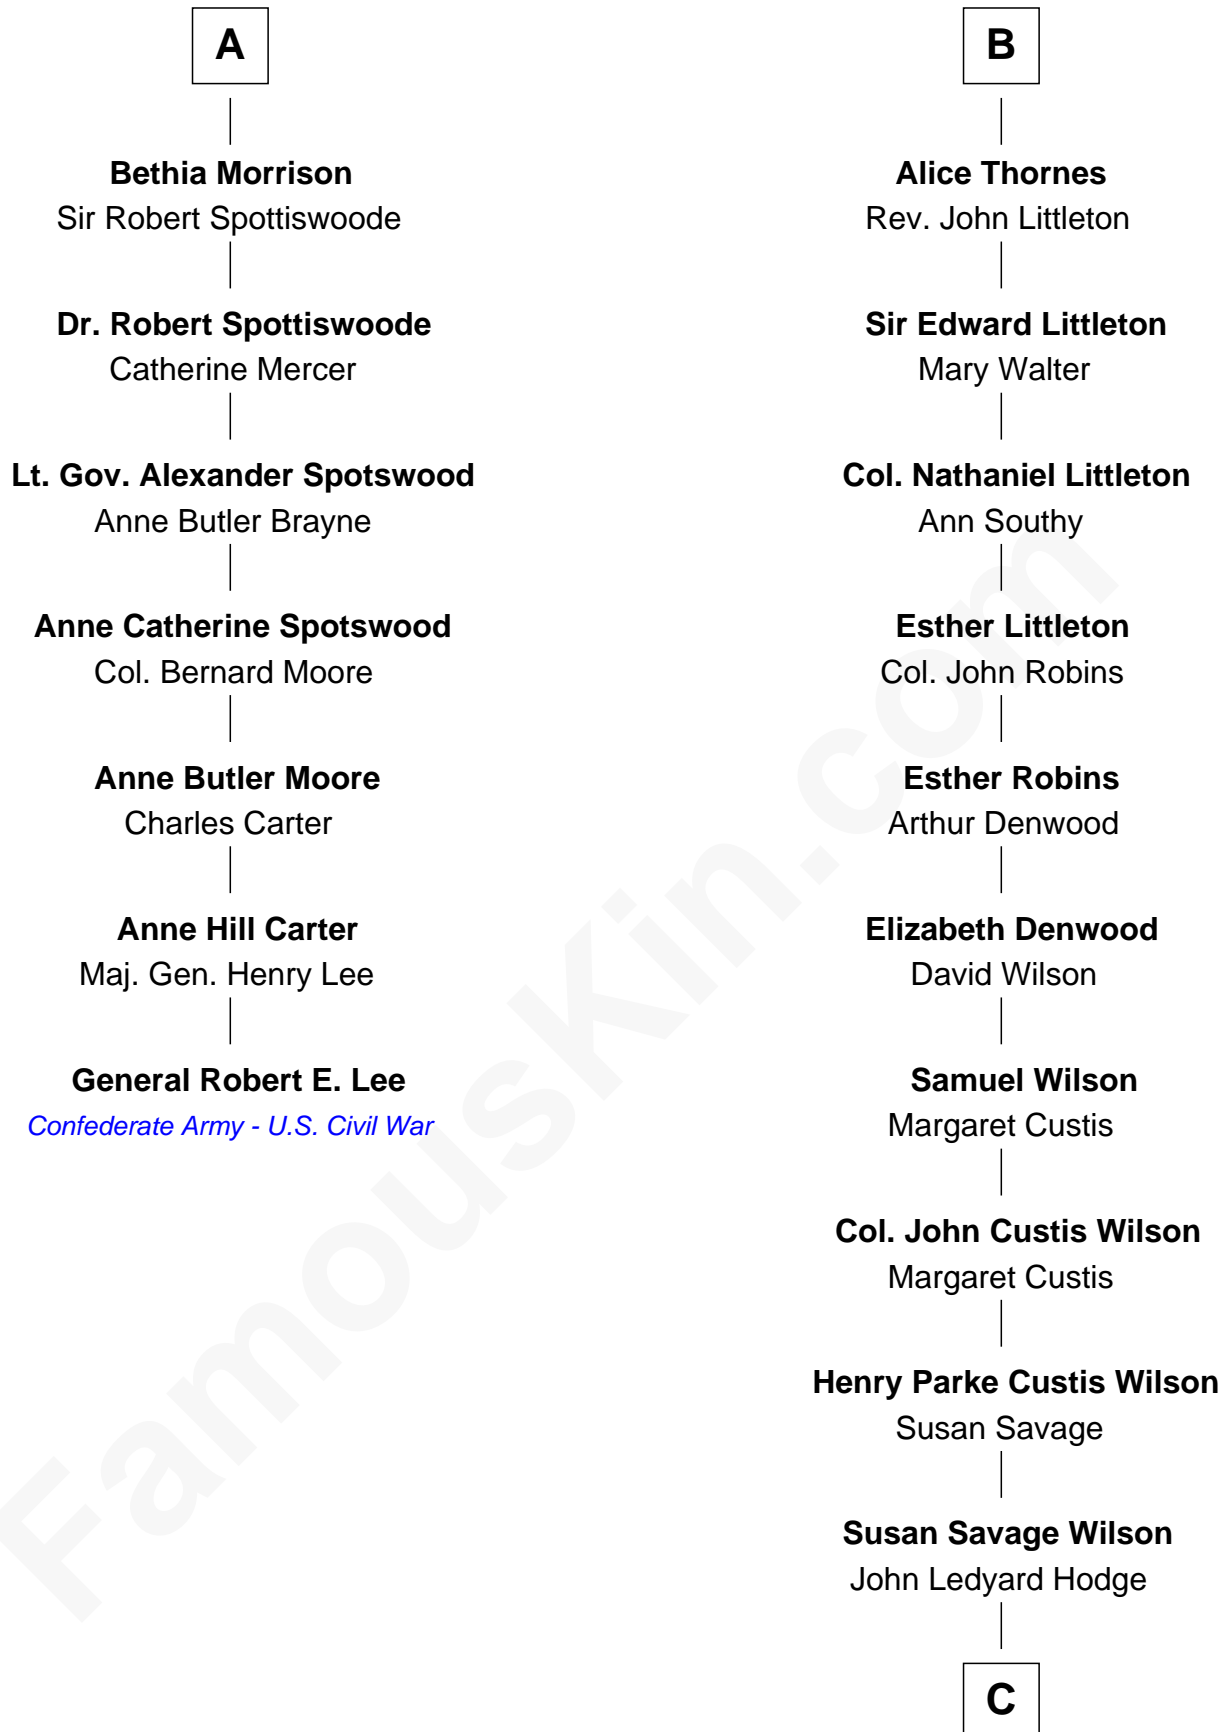

FamousKin.com Relationship Chart of

General Robert E. Lee

Confederate Army - U.S. Civil War

13th cousin 7 times removed of

Paget Brewster

TV Actress

C

Ellen Mackenzie Hodge

Dr. George Washington Wales Brewster

George Washington Wales Brewster

Joan Ryerson

Galen Brewster

Hathaway Tew

Paget Brewster

TV Actress