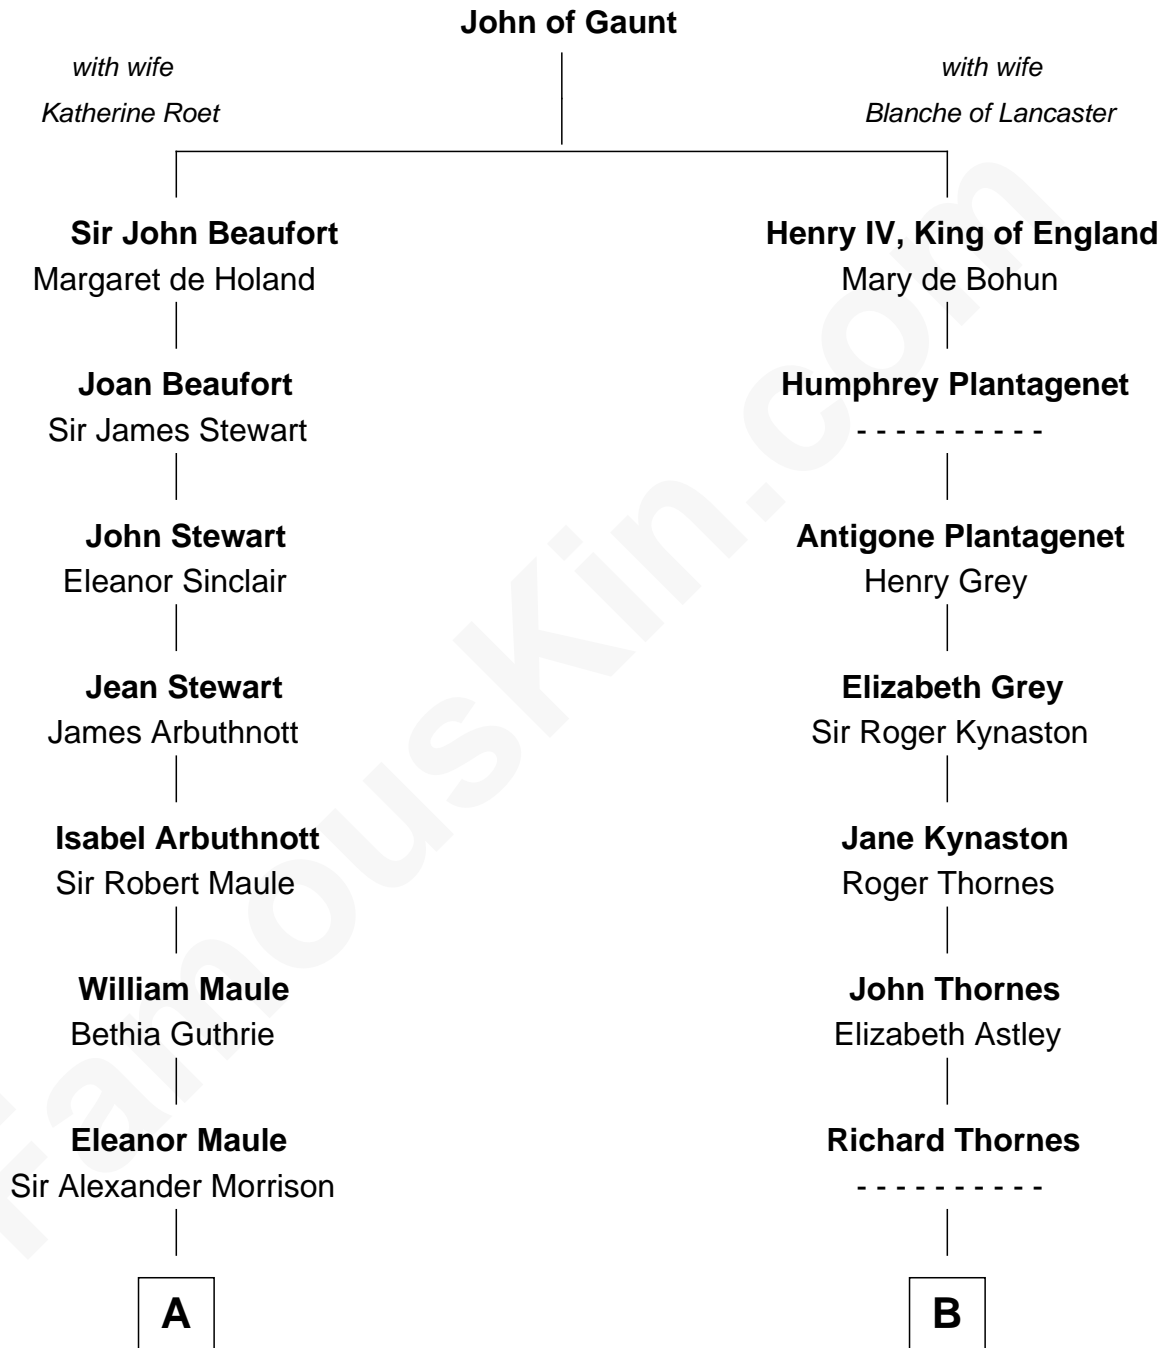

FamousKin.com Relationship Chart of

General Robert E. Lee

Confederate Army - U.S. Civil War

13th cousin 7 times removed of

Paget Brewster

TV Actress

C

Ellen Mackenzie Hodge

Dr. George Washington Wales Brewster

George Washington Wales Brewster

Joan Ryerson

Galen Brewster

Hathaway Tew

Paget Brewster

TV Actress